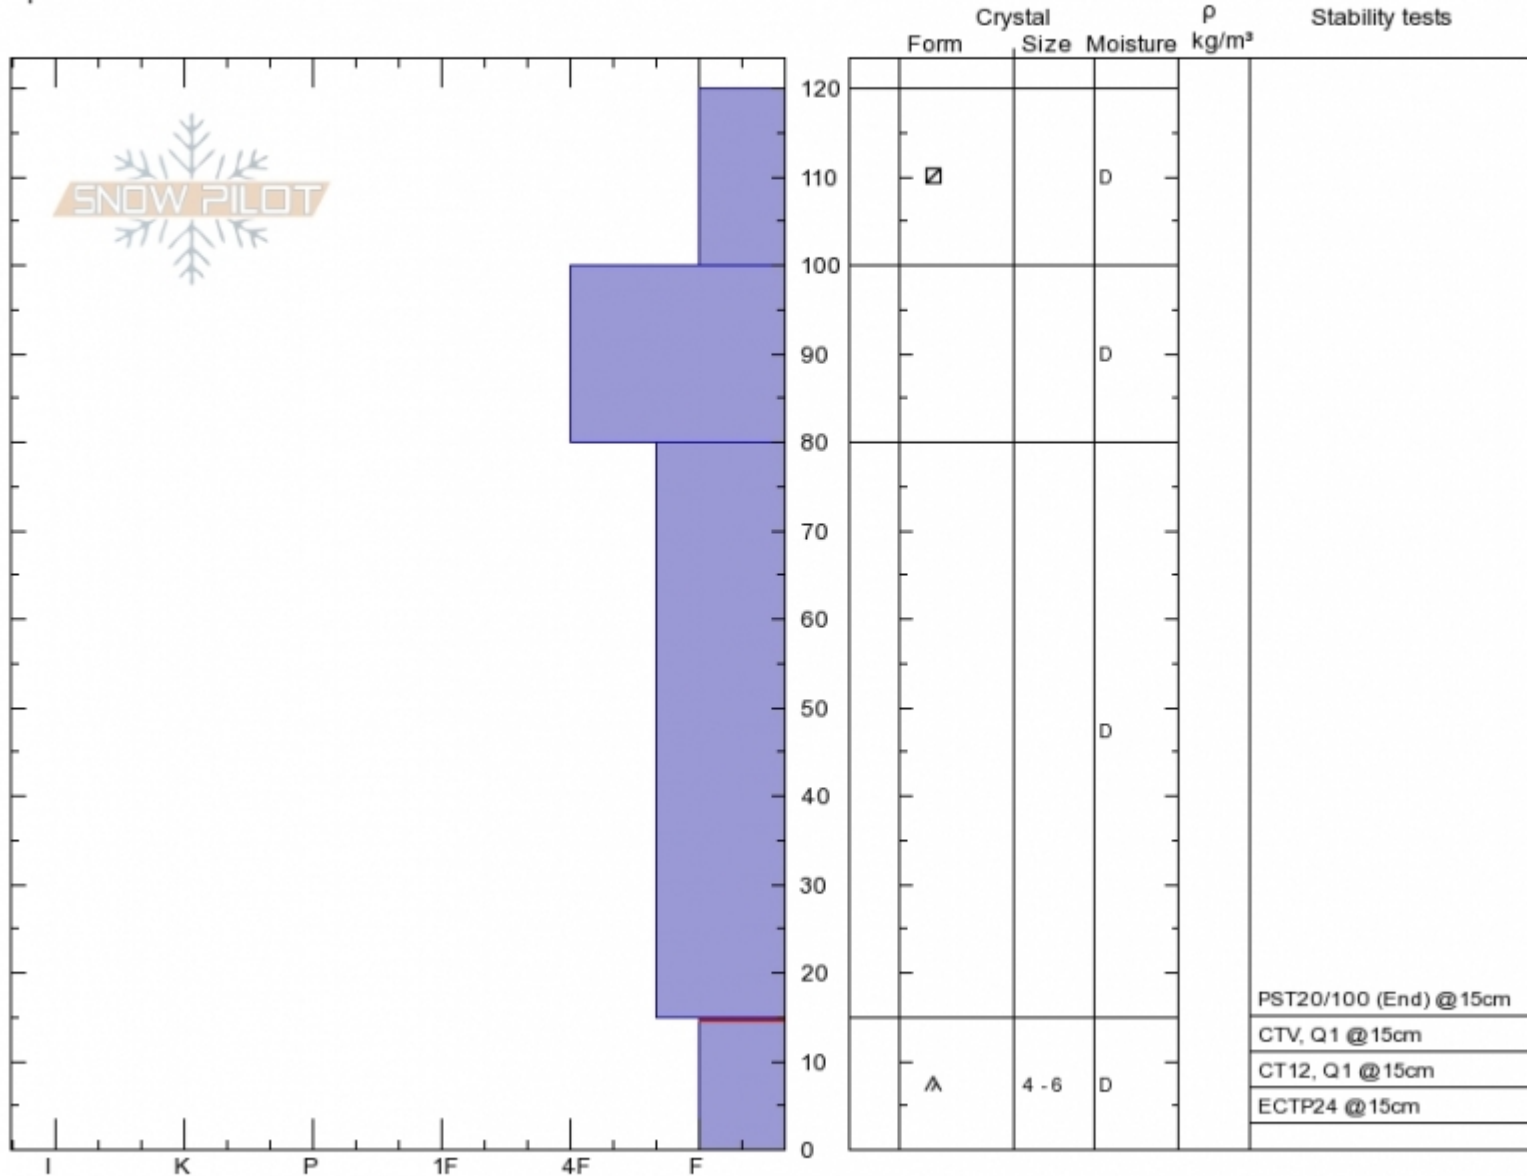

Lightning Creek
 Madison Range-S
 MT
 Elevation: 9032 ft
 Aspect: 100°
 Specifics:

Doug Chabot
 Tue Jan 24 12:45 2017
 Co-ord: 44.97945N, -111.37273W
 Slope Angle: 33°
 Wind Loading: no

Stability: **Poor**
 Air Temperature: -9°C
 Sky Cover: **SCT**
 Precipitation: **NO**
 Wind: **Calm**

HS120
 Stability Test Notes
 15: no bueno

Layer No
 0-15: Prob

Notes: Video of pit: <https://youtu.be/klRb0-6BL9g>

Photo of pit: <http://www.mtavalanche.com/images/17/digging-snowpit-s-madison-range>

Advisory Region
 Southern Madison