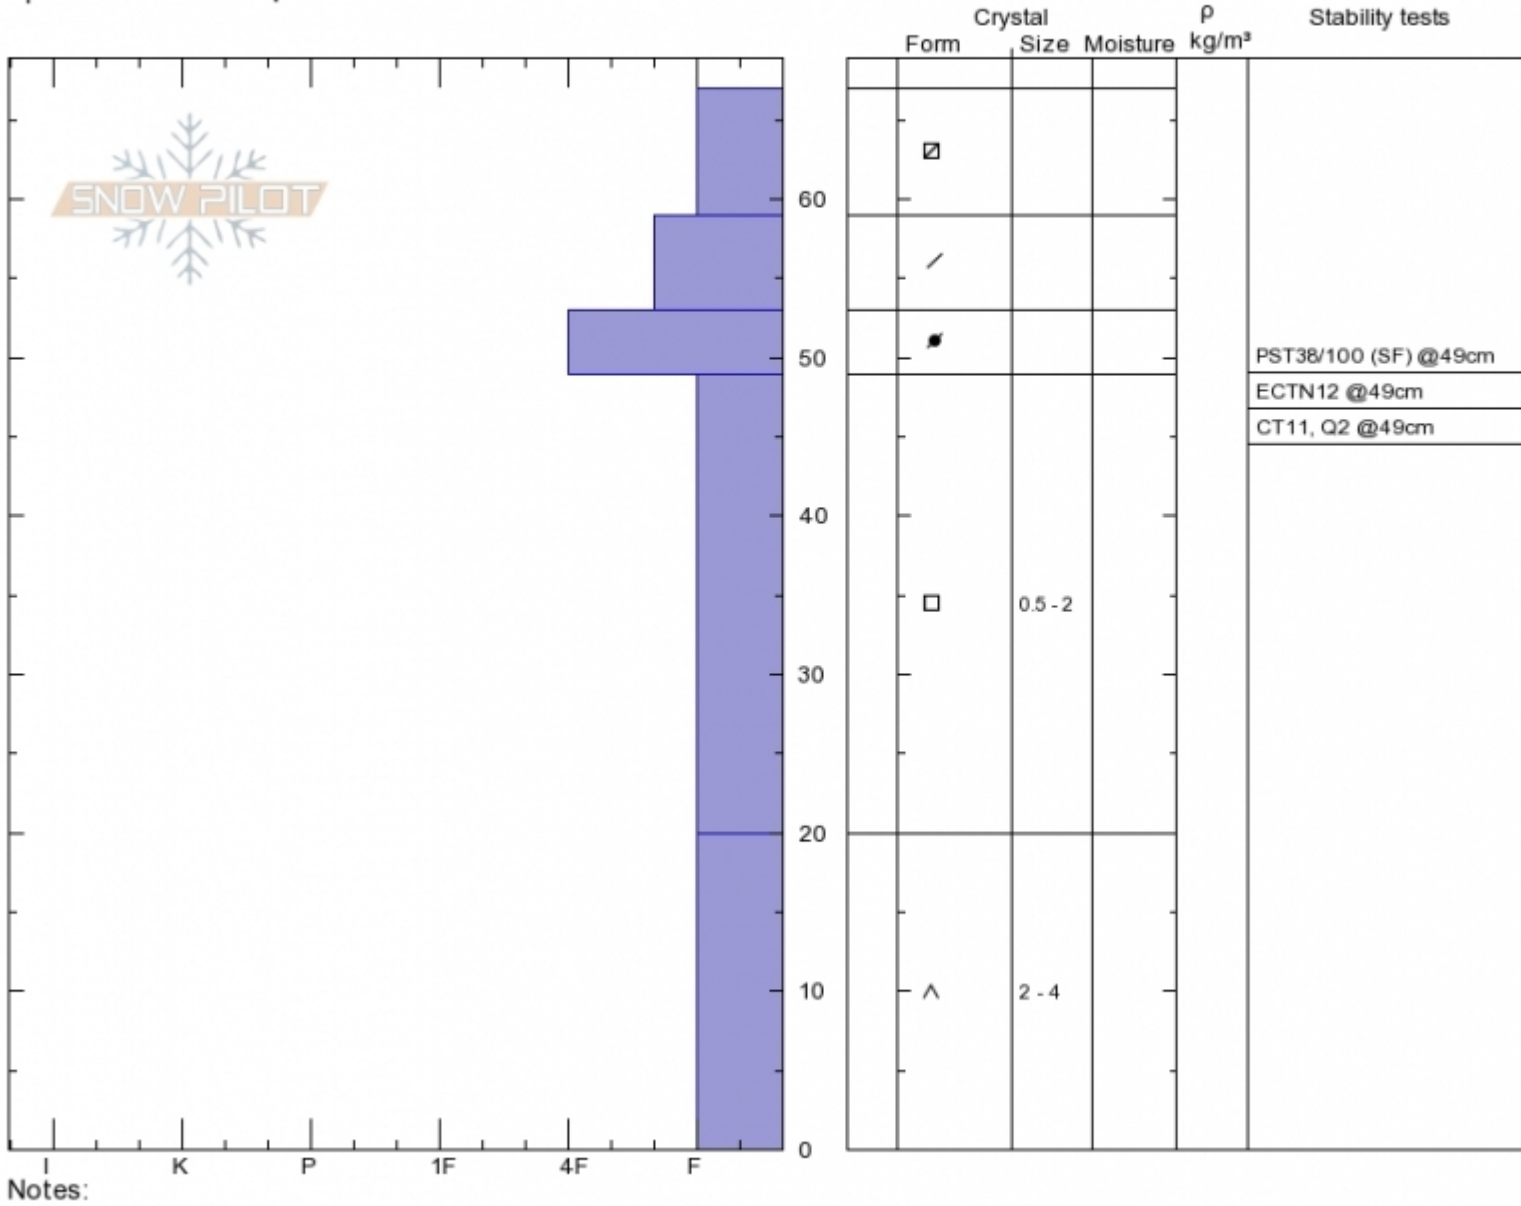

Bridger West Side
Bridger Range
MT
 Elevation: **8200 ft**
 Aspect: **340°**
 Specifics: **We skied slope**

Eric Knoff
Wed Jan 18 13:00 2017
 Co-ord:
 Slope Angle: **28°**
 Wind Loading:

Stability: **Good**
 Air Temperature: **-5°C**
 Sky Cover: **CLR**
 Precipitation: **NO**
 Wind: **SW Calm**

HS67 PF67
Stability Test Notes

Layer No
0-20: Prob

Advisory Region
 Bridger Range

Forecast link: [GNFAC Avalanche Advisory for Fri Jan 20, 2017](#)[GNFAC Avalanche Forecast for Sat Jan 21, 2017](#)[GNFAC Avalanche Forecast for Sun Jan 22, 2017](#)[GNFAC Avalanche Advisory for Mon Jan 23, 2017](#)
 Bridger Range, 2017-01-20