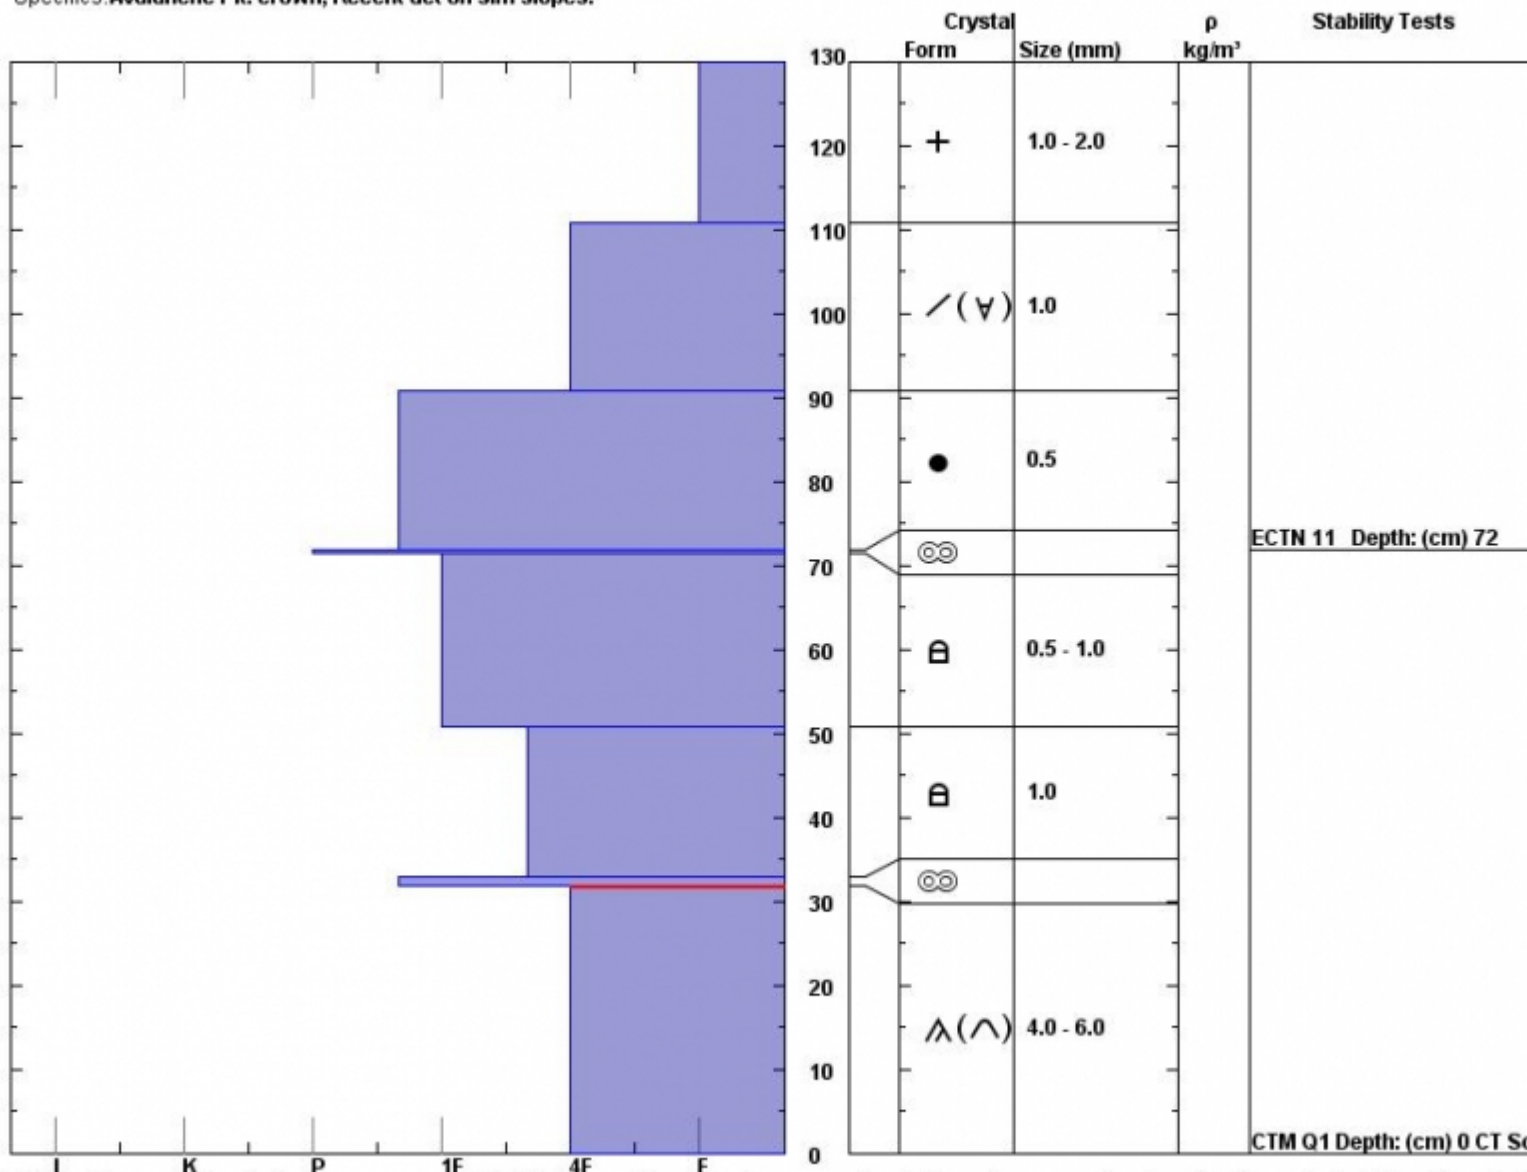

Snow Pit Profile  
**Cedar Basin Fatality**  
**N. Madison, MT**  
 Elevation (ft) **9454**  
 Aspect: **84**  
 Specifics: **Avalanche Pit: crown; Recent act on sim slopes.**

Observer: **Doug Chabot**  
**Wed Jan 20 12:20:00 MST 2016**  
 Co-ord: **45.23233 N 111.49236 W**  
 Slope: **39**  
 Wind loading: **yes**

Stability on similar slopes: **Poor**  
 Air Temperature: **C**  
 Sky Cover: **sky 8/8 covered**  
 Precipitation: **None**  
 Wind: **W Moderate**

**HS130**  
 Stability Test Notes:

Layer note  
**32-33: dec**  
**0-32: Prob**

Notes: Slope angle in starting zone measured 39-42 degrees. The day before a member of the party saw a natural avalanche on Cedar Mtn with a similar

Advisory Region  
 Northern Madison  
 Northern Madison, 2016-01-21