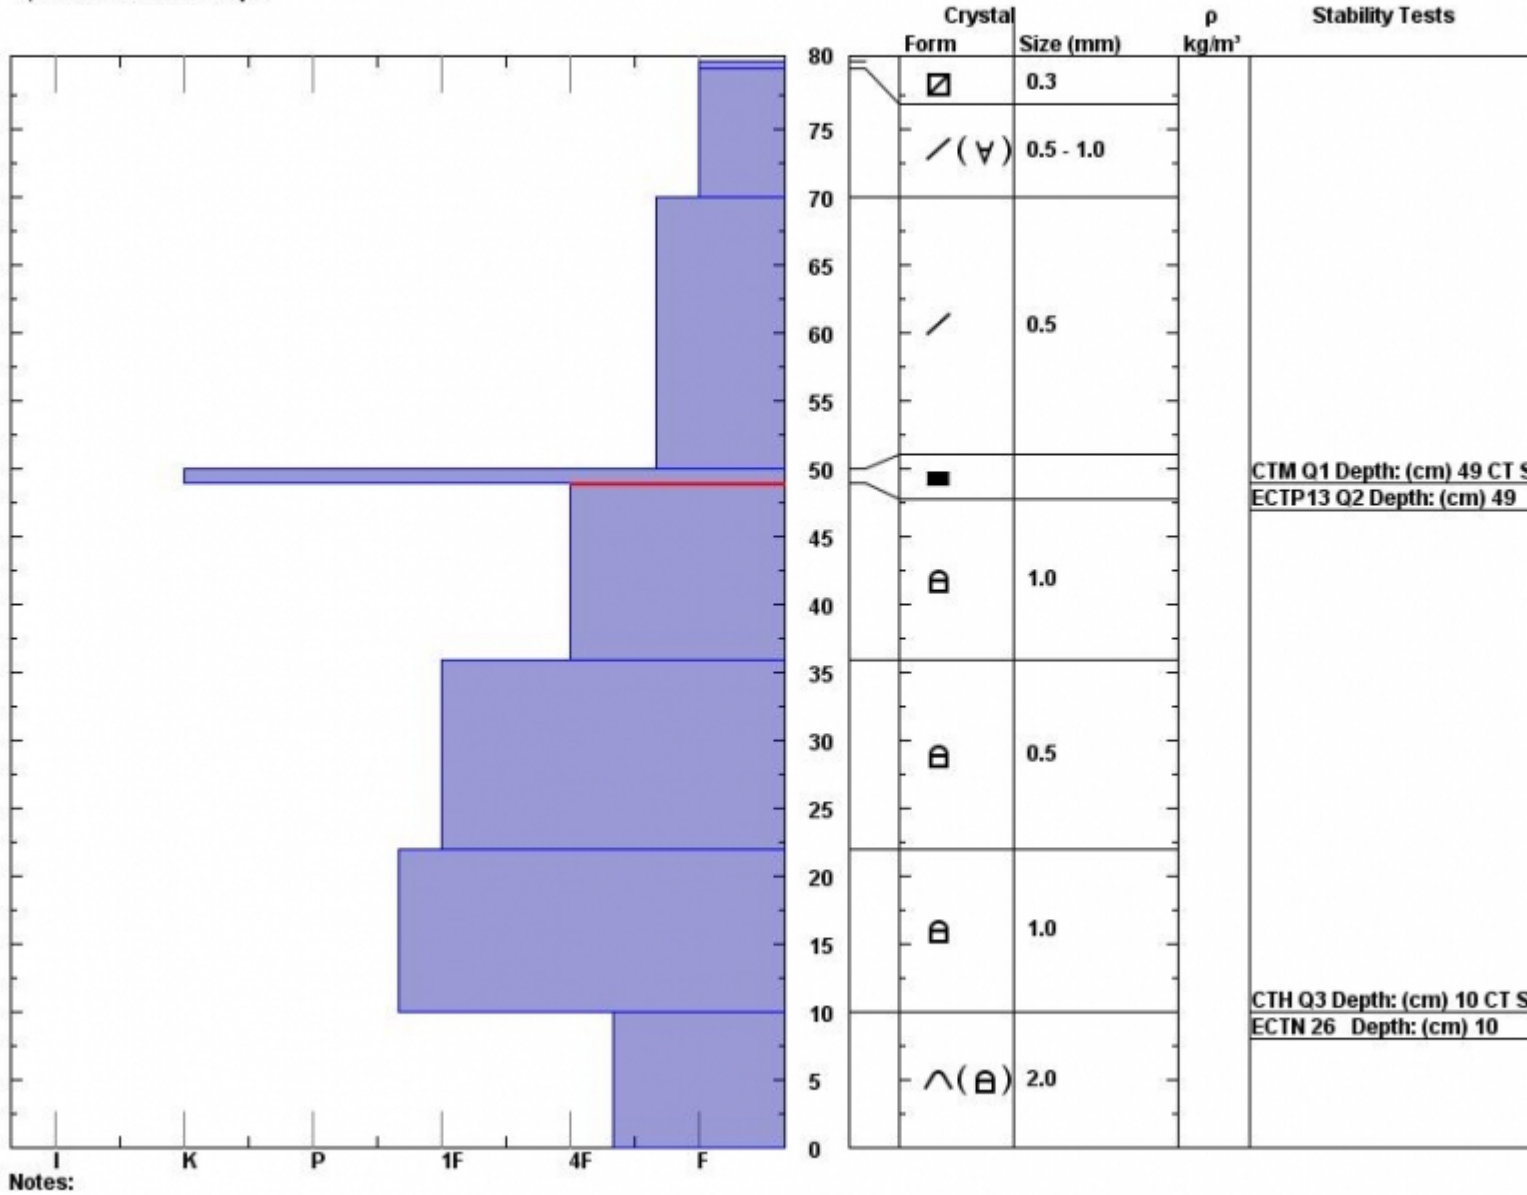

Snow Pit Profile
Mt. Blackmore
 Northern Gallatin, MT
 Elevation (ft) **9644**
 Aspect: **112**
 Specifics: **We skied slope.**

Observer: **Nina Hance**
Tue Dec 16 12:00:00 MST 2014
 Co-ord: **45.44705 N 111.00034 W**
 Slope: **30**
 Wind loading: **no**

Stability on similar slopes: **Fair**
 Air Temperature: **-5 C**
 Sky Cover: **sky 4/8 to 8/8 covered**
 Precipitation: **None**
 Wind: **W Light Breeze**

PS38 HS80
 Stability Test Notes:

Layer note:
49-50: Bre
36-49: Pro