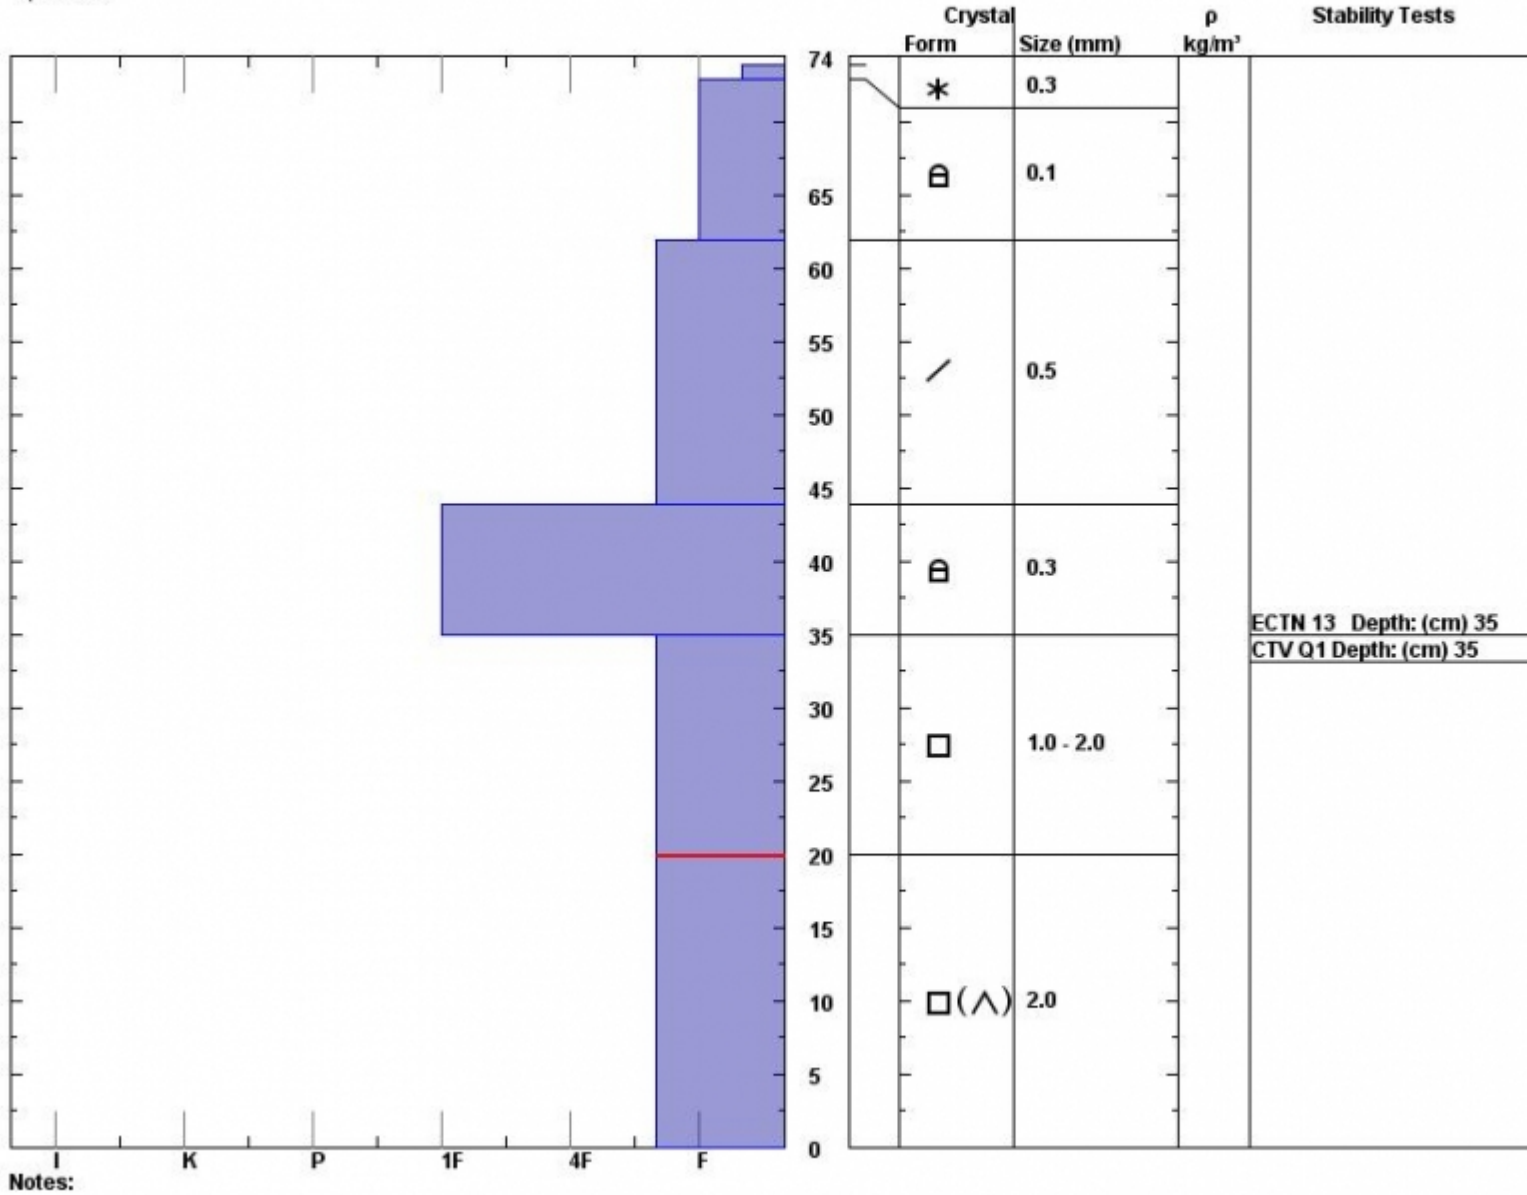

Snow Pit Profile  
**Sage Basin Taylor Fk**  
**Southern Madison, MT**  
 Elevation (ft) **9050**  
 Aspect: **38**  
 Specifics:

Observer: **Nina Hance**  
**Wed Dec 03 23:20:00 MST 2014**  
 Co-ord: **44.95016 N 111.30628 W**  
 Slope: **34**  
 Wind loading: **no**

Stability on similar slopes: **Good**  
 Air Temperature: **28 F**  
 Sky Cover: **sky 8/8 covered**  
 Precipitation: **Snow < 0.5 cm/hr**  
 Wind: **Light Breeze**

**HS74**

Stability Test Notes:

Layer note  
**0-20: Prob**