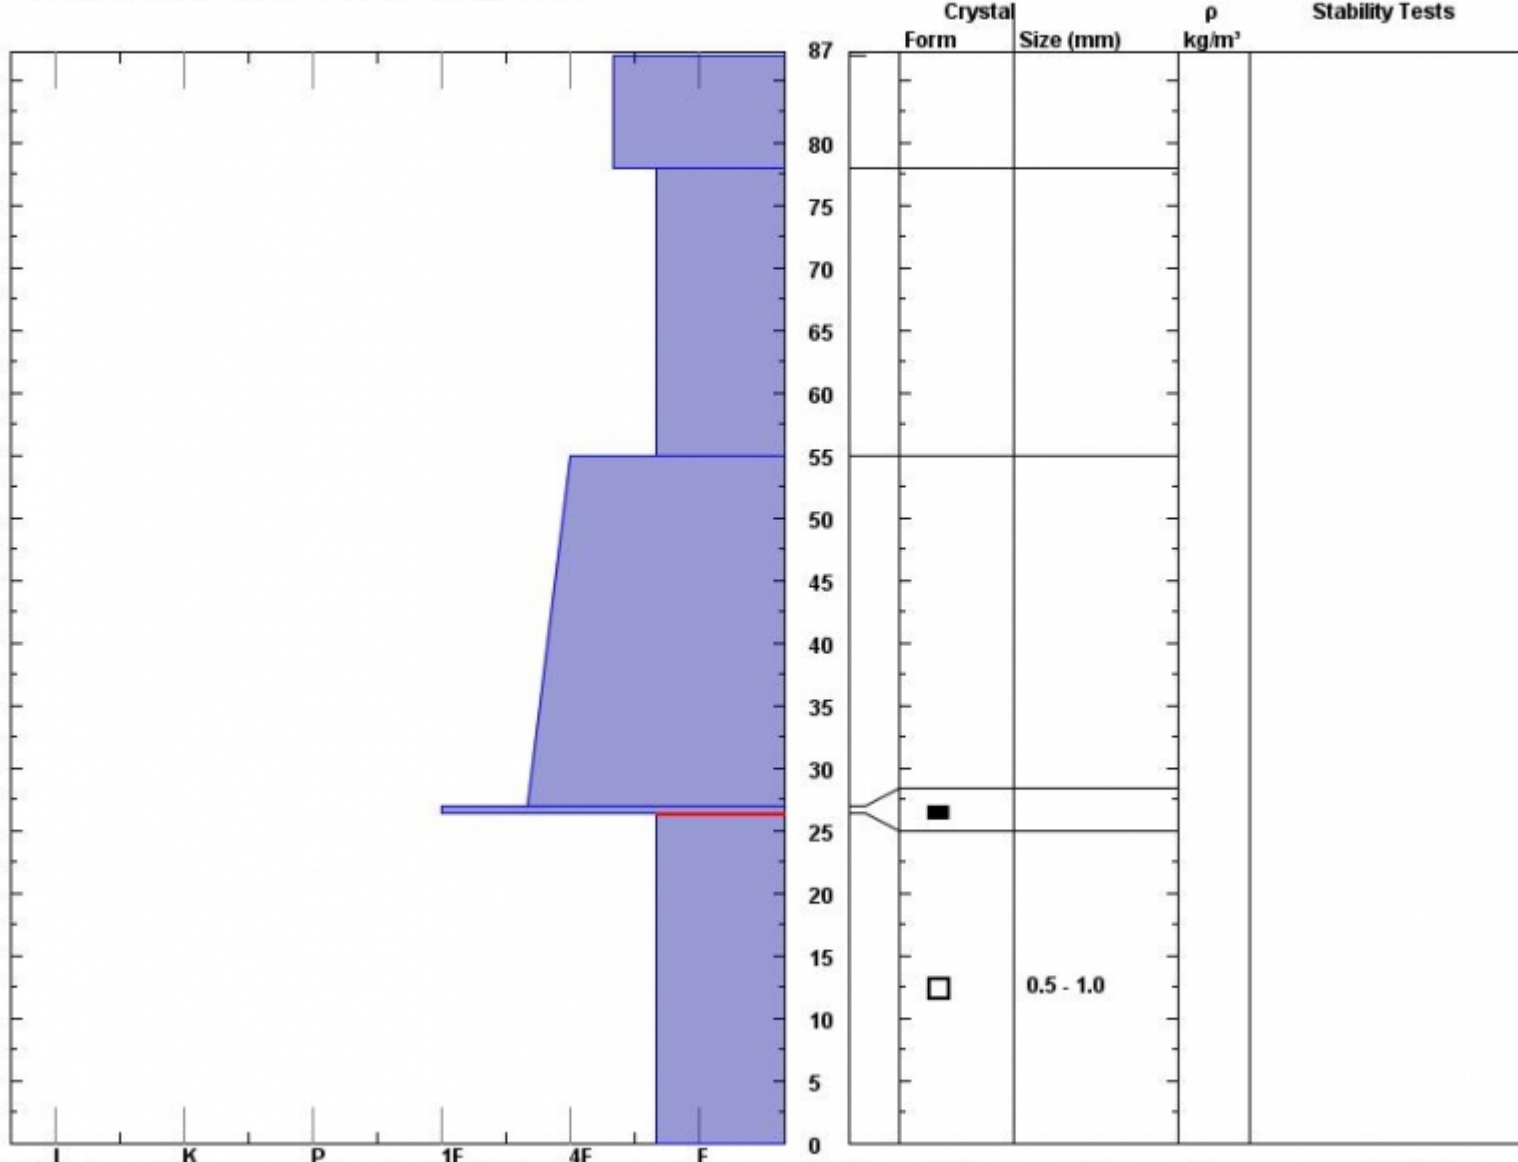

Snow Pit Profile
Henderson Mtn
Beartooth, MT
 Elevation (ft) **9450**
 Aspect: **210**
 Specifics: **Avalanche Pit: crown; Collapsing, widespread.**

Observer: **Mark Staples**
Wed Nov 26 16:00:00 MST 2014
 Co-ord: **45.04174 N 109.94242 W**
 Slope: **37**
 Wind loading: **yes**

Stability on similar slopes: **Very Poor**
 Air Temperature: **C**
 Sky Cover: **sky 8/8 covered**
 Precipitation: **Snow - 2 cm/hr**
 Wind: **Strong**

Stability Test Notes:
 Layer note: **0-26.5: Pro**

Notes: Crown from a snowmobile avalanche fatality. This avalanche was remotely triggered. The snowpack in many other areas was 3-4 feet deep.

Advisory Region
 Cooke City
 Cooke City, 2014-11-27