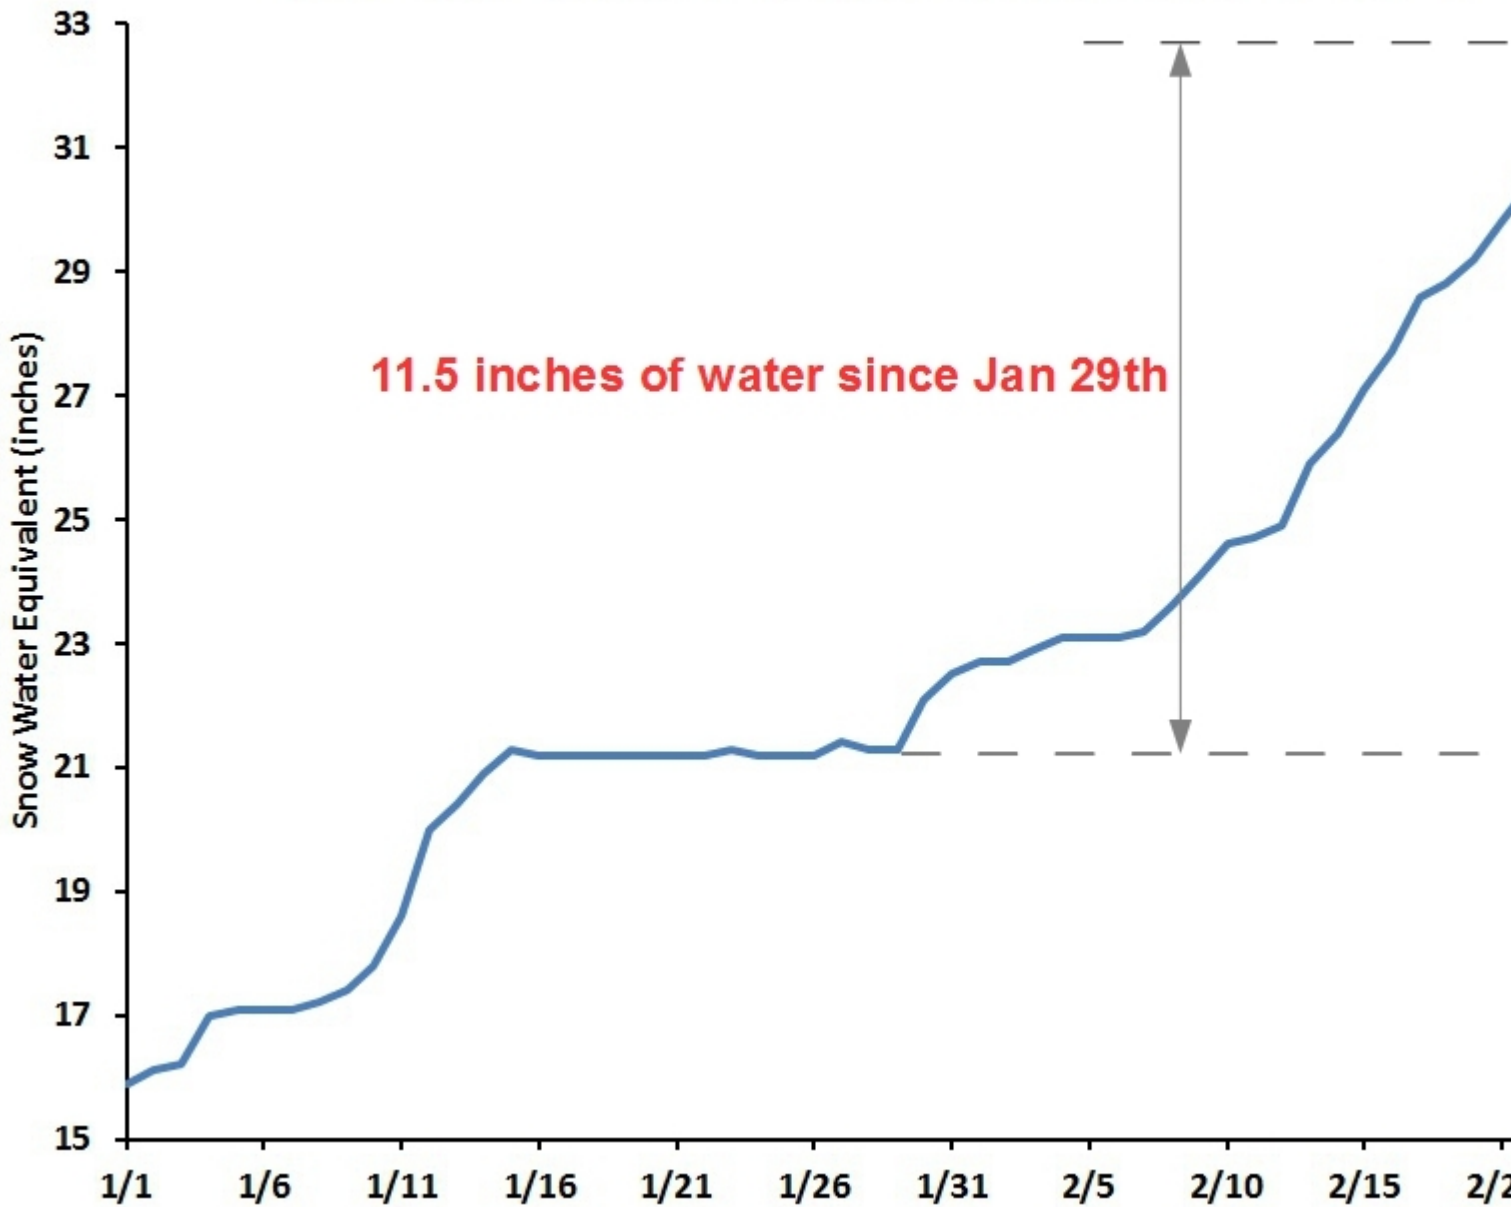

Snow Water Equivalent at Fisher Creek SNOTEL since Jan 1st

Since a 2 week dry period in late January, the mountains near Cooke City have received 11.5 inches of snow water equivalent. Some areas north of town may have easily received much more than this amount.