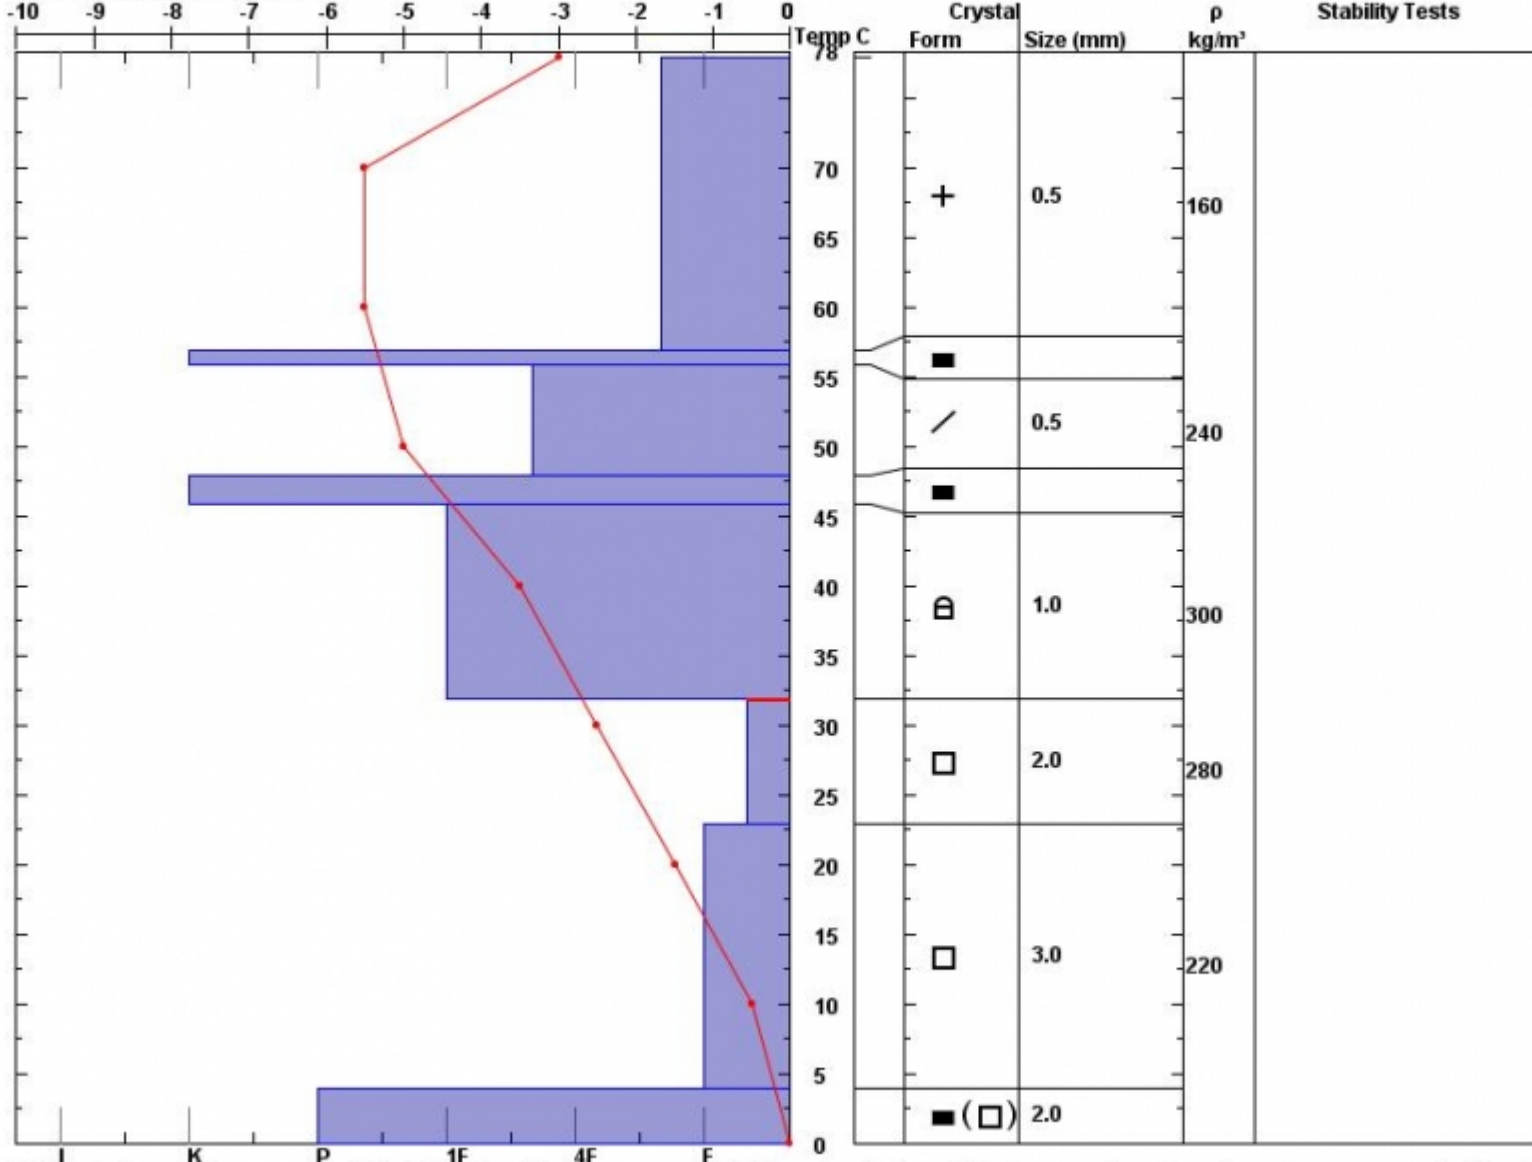

Snow Pit Profile
Cedar Mtn.
Madison, MT
 Elevation (ft) **8700**
 Aspect: **275**

Observer: **Ian Hoyer**
Tue Jan 07 12:00:00 MST 2014
 Co-ord:
 Slope: **10**
 Wind loading:

Stability on similar slopes:
 Air Temperature: **C**
 Sky Cover: **sky 8/8 covered**
 Precipitation: **Snow < 0.5 cm/hr**
 Wind: **Light Breeze**

Stability Test Notes:

Layer note
23:32: Pro

Specifics: **Collapsing, localized.**

Notes: Out conducting research. Out of 28 ECTs, all but one propagated with moderate force. We also experienced a collapse as we approached the snow. The snow layers are still showing themselves to be reactive and unstable.