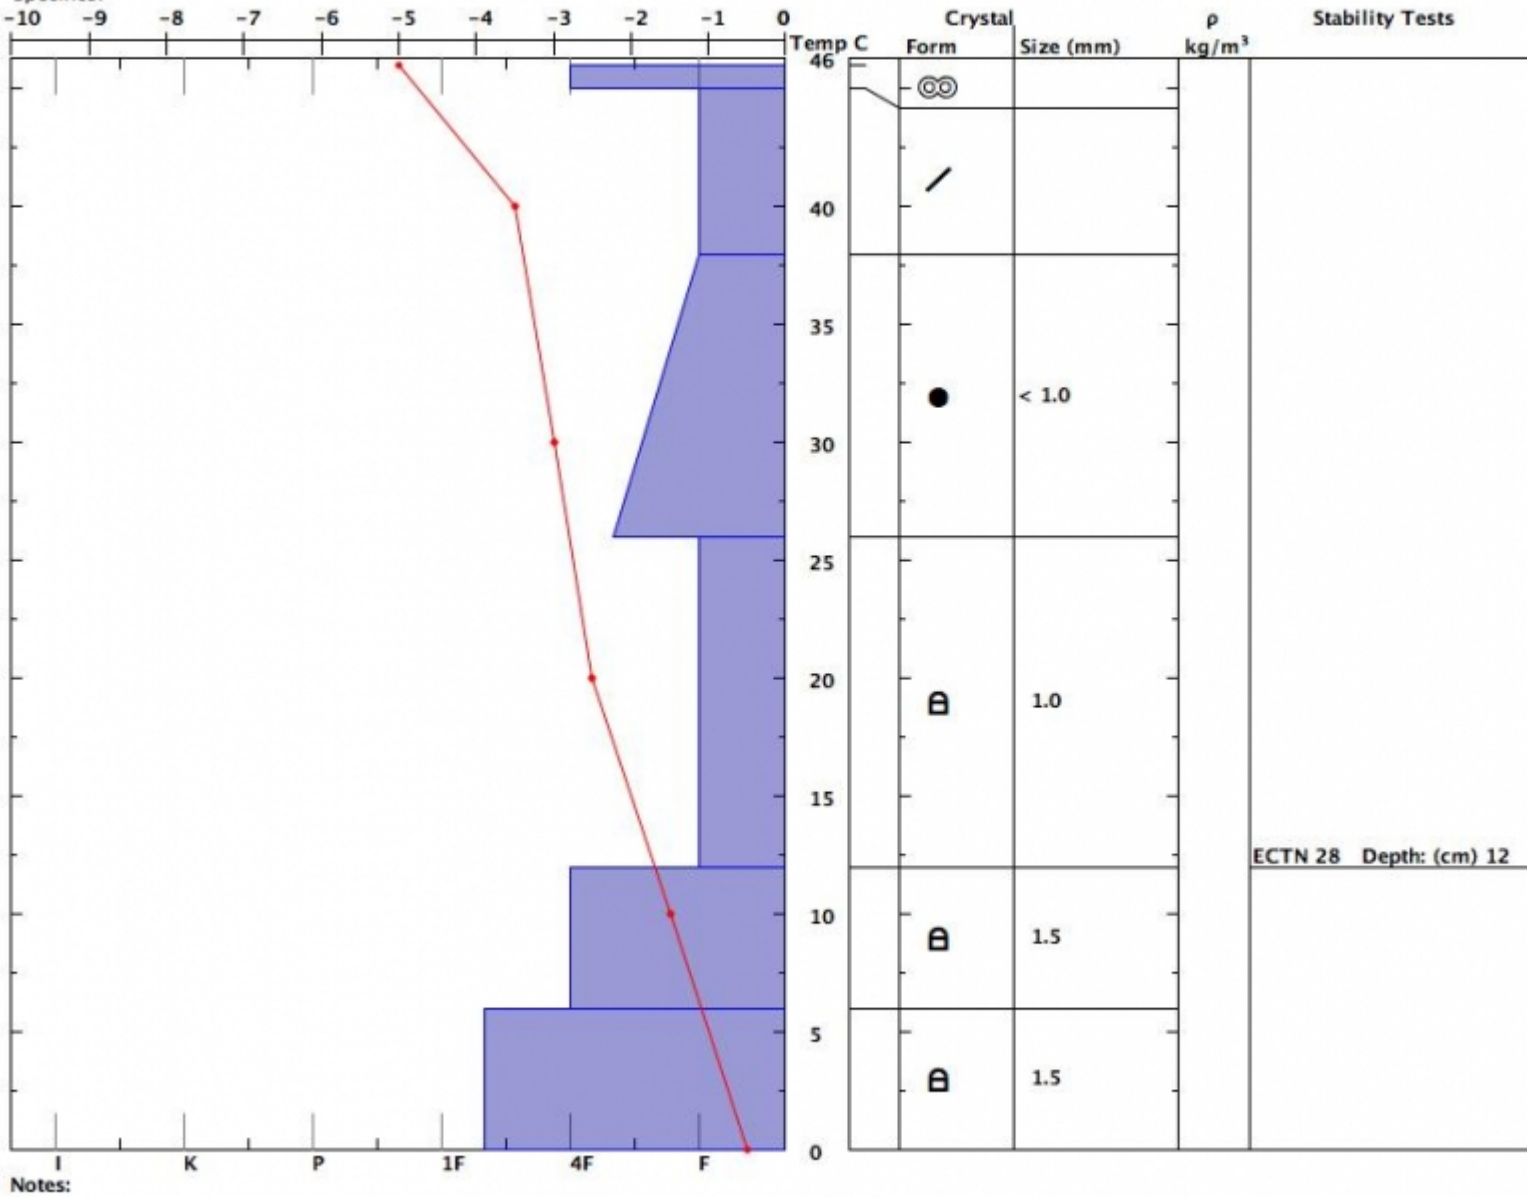

Snow Pit Profile
Middle Basin
Northern Madison, MT
 Elevation (ft) 9300
 Aspect: 85
 Specifics:

Observer: Nat Grainger
 Wed Nov 27 16:00:00 MST 2013
 Co-ord: N W
 Slope: 28
 Wind loading: no

Stability on similar slopes: Good
 Air Temperature: 0.2 C
 Sky Cover: sky < 2/8 covered
 Precipitation: None
 Wind: Calm

PF46 H546
 Stability Test Notes:
 12: Q3 isolated area

Layer note

Advisory Region
 Northern Madison

Forecast link: [GNFAC Avalanche Advisory for Thu Nov 28, 2013 Northern Madison, 2013-11-28](#)