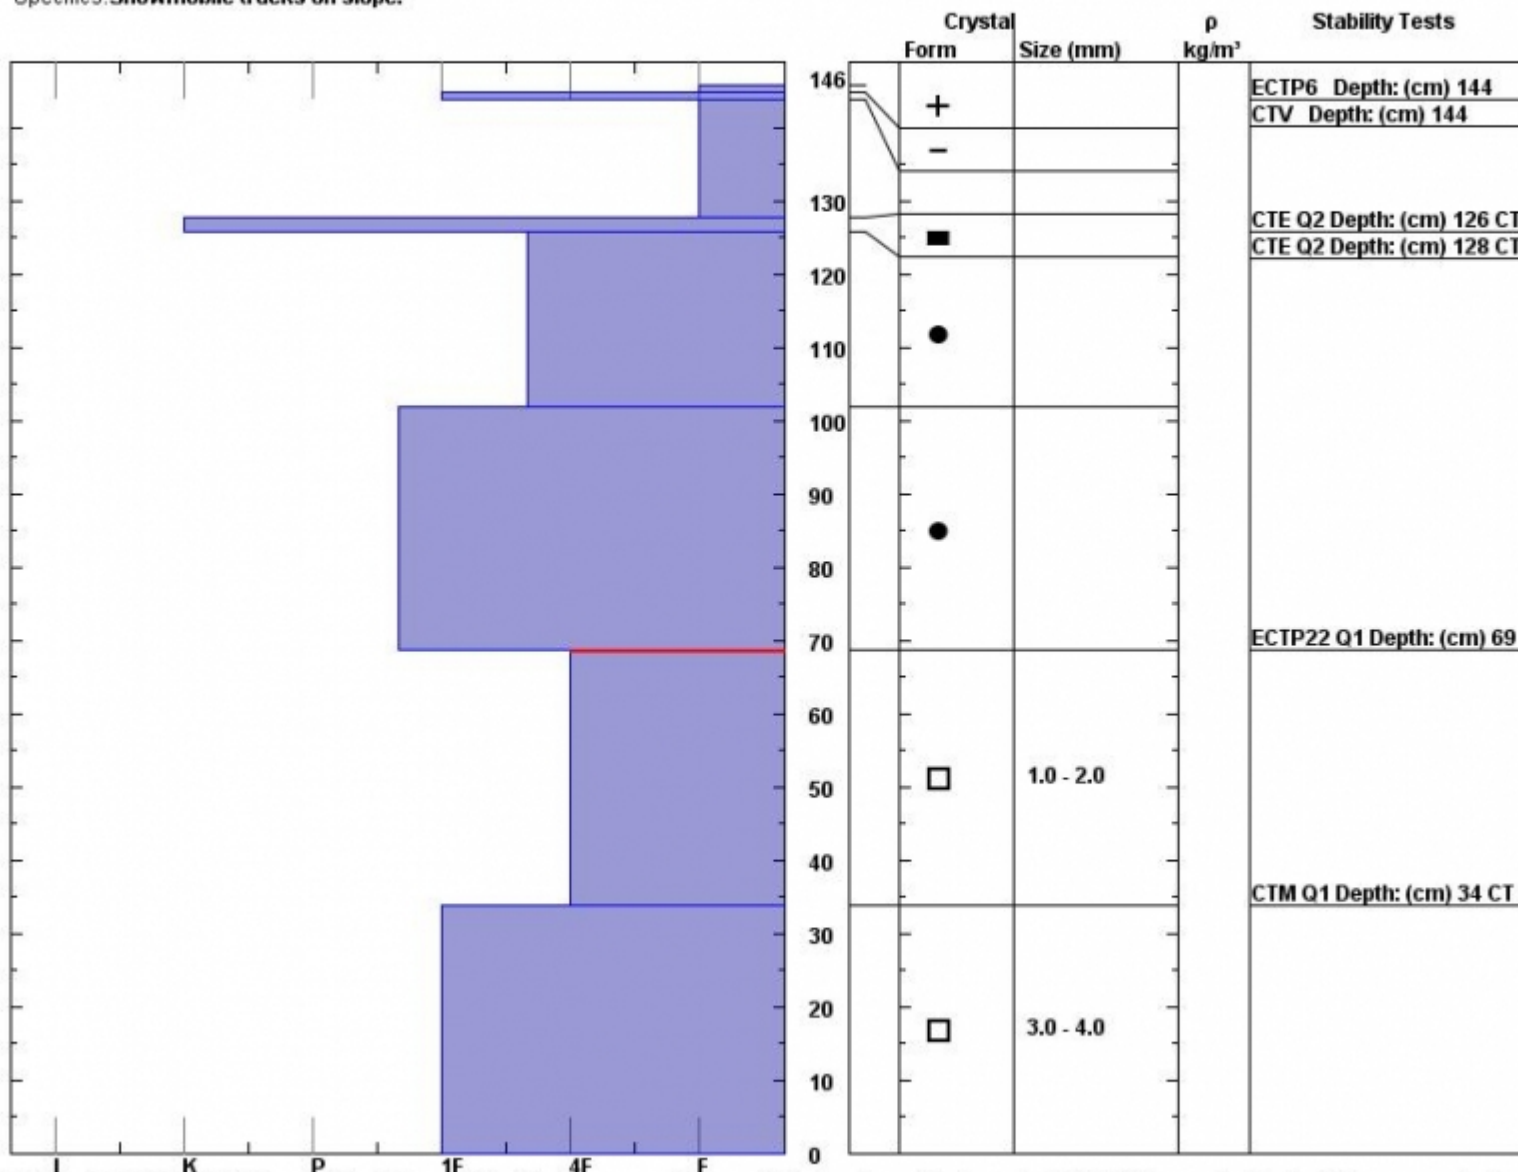

Snow Pit Profile
First Yellowmule
N Madison, MT
 Elevation (ft) **9300**
 Aspect: **150**
 Specifics: **Snowmobile tracks on slope.**

Observer: **Mark Staples**
Tue Feb 19 11:50:00 MST 2013
 Co-ord: **45.19461 N 111.44248 W**
 Slope: **27**
 Wind loading: **no**

Stability on similar slopes: **Fair**
 Air Temperature: **C**
 Sky Cover:
 Precipitation:
 Wind:

Stability Test Notes:
 Layer note
34-69: Pro

Notes: CORRECTION - this was Third YM not First. This is on one of the south facing slopes that overlook Third Yellowmule. Much of this snowpack is snow that has fallen since late January. Probably needs more of a load to activate the facets at 69 cm.