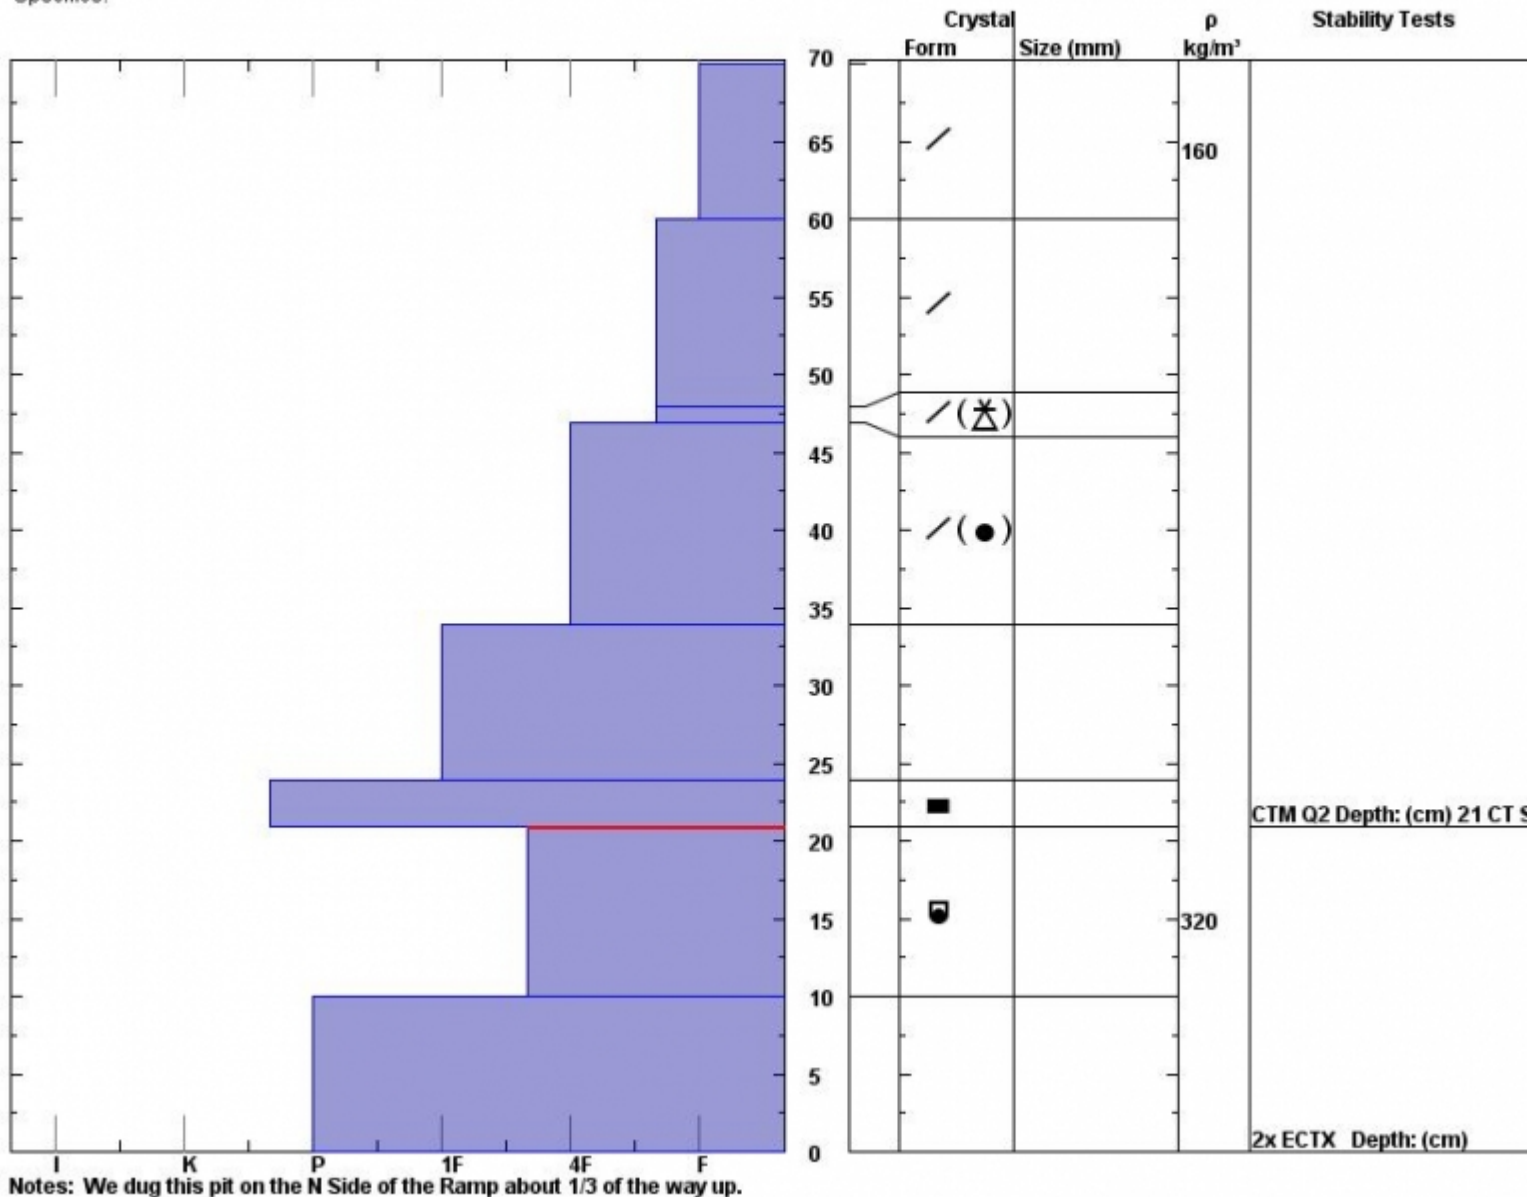

Snow Pit Profile

Observer: **Mark Staples**

Stability on similar slopes: **Very Poor**

Stability Test Notes:

Layer note

Bridger, MT

Wed Nov 28 10:05:00 MST 2012

Air Temperature: **C**

10-21: Pro

Elevation (ft) **8173**

Co-ord: **45.82940 N 110.93148 W**

Sky Cover:

Aspect: **0**

Slope: **33**

Precipitation:

Specifics:

Wind loading:

Wind:

Advisory Region
Bridger Range

Forecast link: [GNFAC Avalanche Advisory for Sun Dec 9, 2012](#)
Bridger Range, 2012-11-29