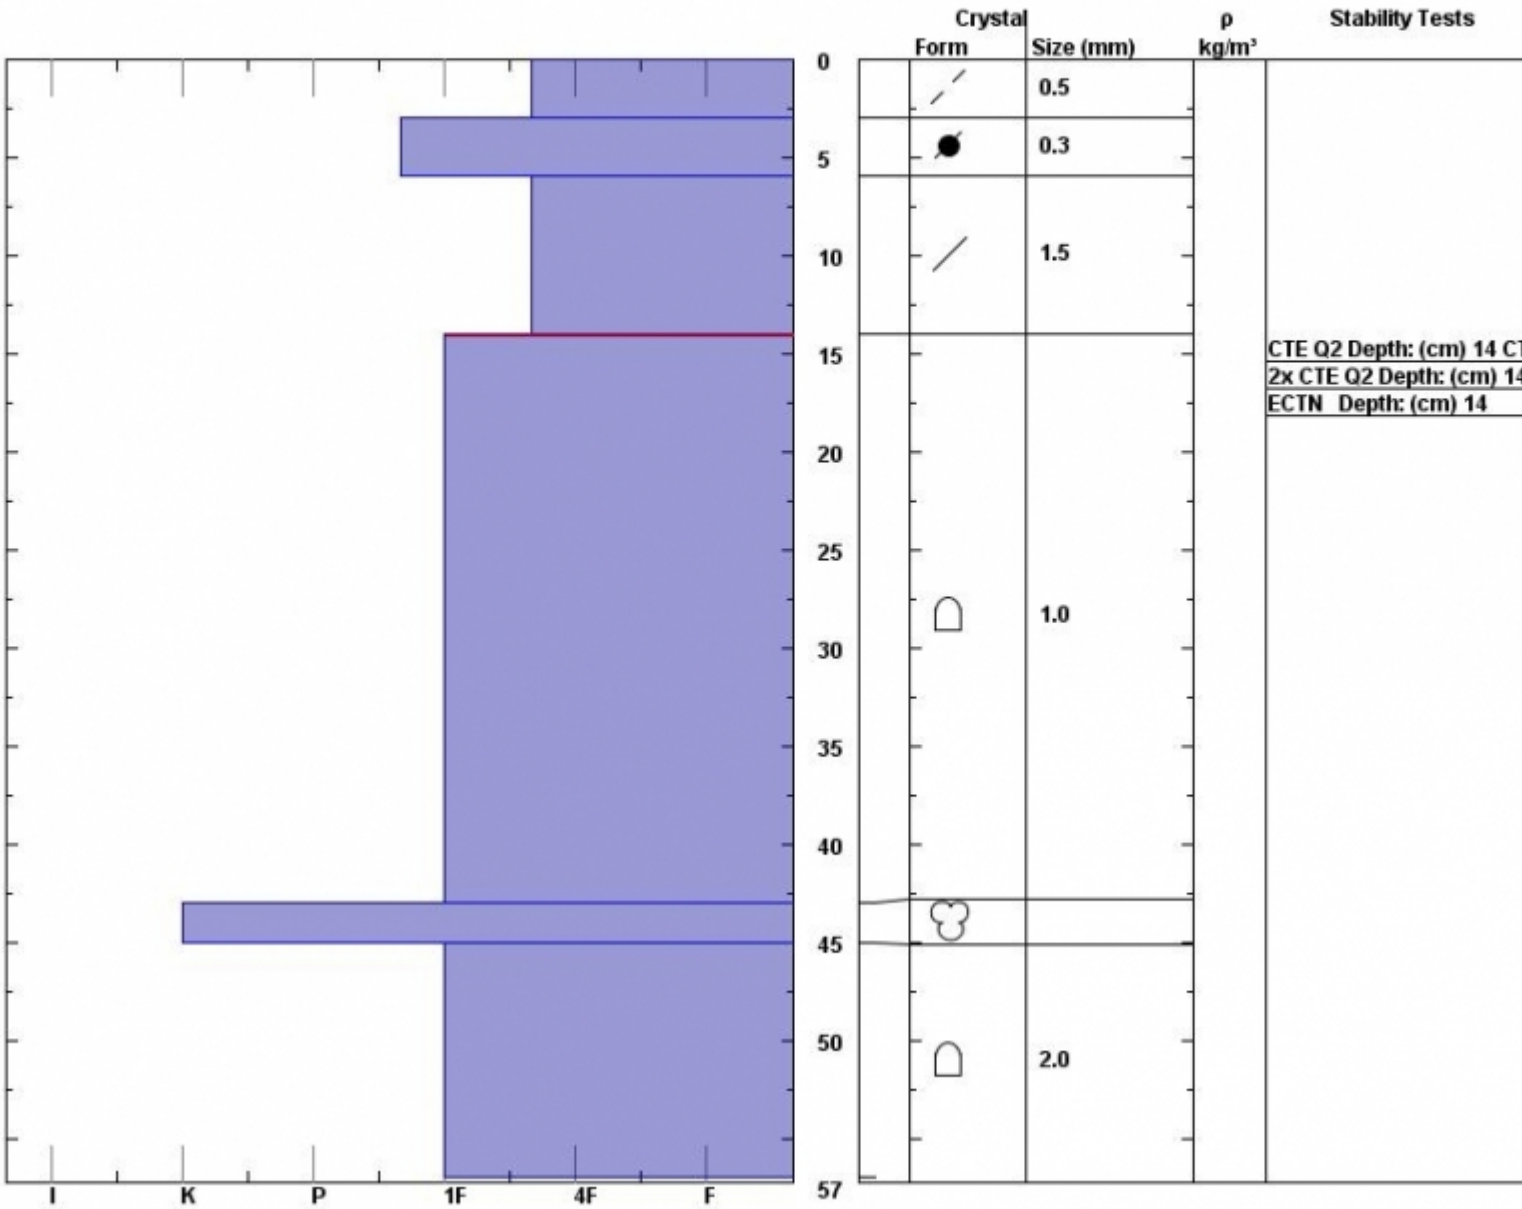

Snow Pit Profile  
**Treeline Areas**  
**Northern Madison, MT**  
 Elevation (m) **3000**  
 Aspect: **0**  
 Specifics: **Ski Area Pit; BC Pit;**

Observer: **Moonlight Basin**  
**Mon Nov 19 11:07:36 MST 2012**  
 Co-ord: **W N**  
 Slope: **30**  
 Wind loading: **previous**

Stability on similar slopes: **Fair**  
 Air Temperature: **-2 C**  
 Sky Cover: **Clear**  
 Precipitation: **None**  
 Wind: **SW Light Breeze**

Stability Test Notes:

Layer n  
**6-14: P**  
**43-45: C**  
**45-57: M**

Notes: **Summary profile of five separate profiles at various locations.**

Advisory Region  
 Northern Madison

**Forecast link:** [GNFAC Avalanche Forecast for Thu Nov 22, 2012](#)  
 Northern Madison, 2012-11-22