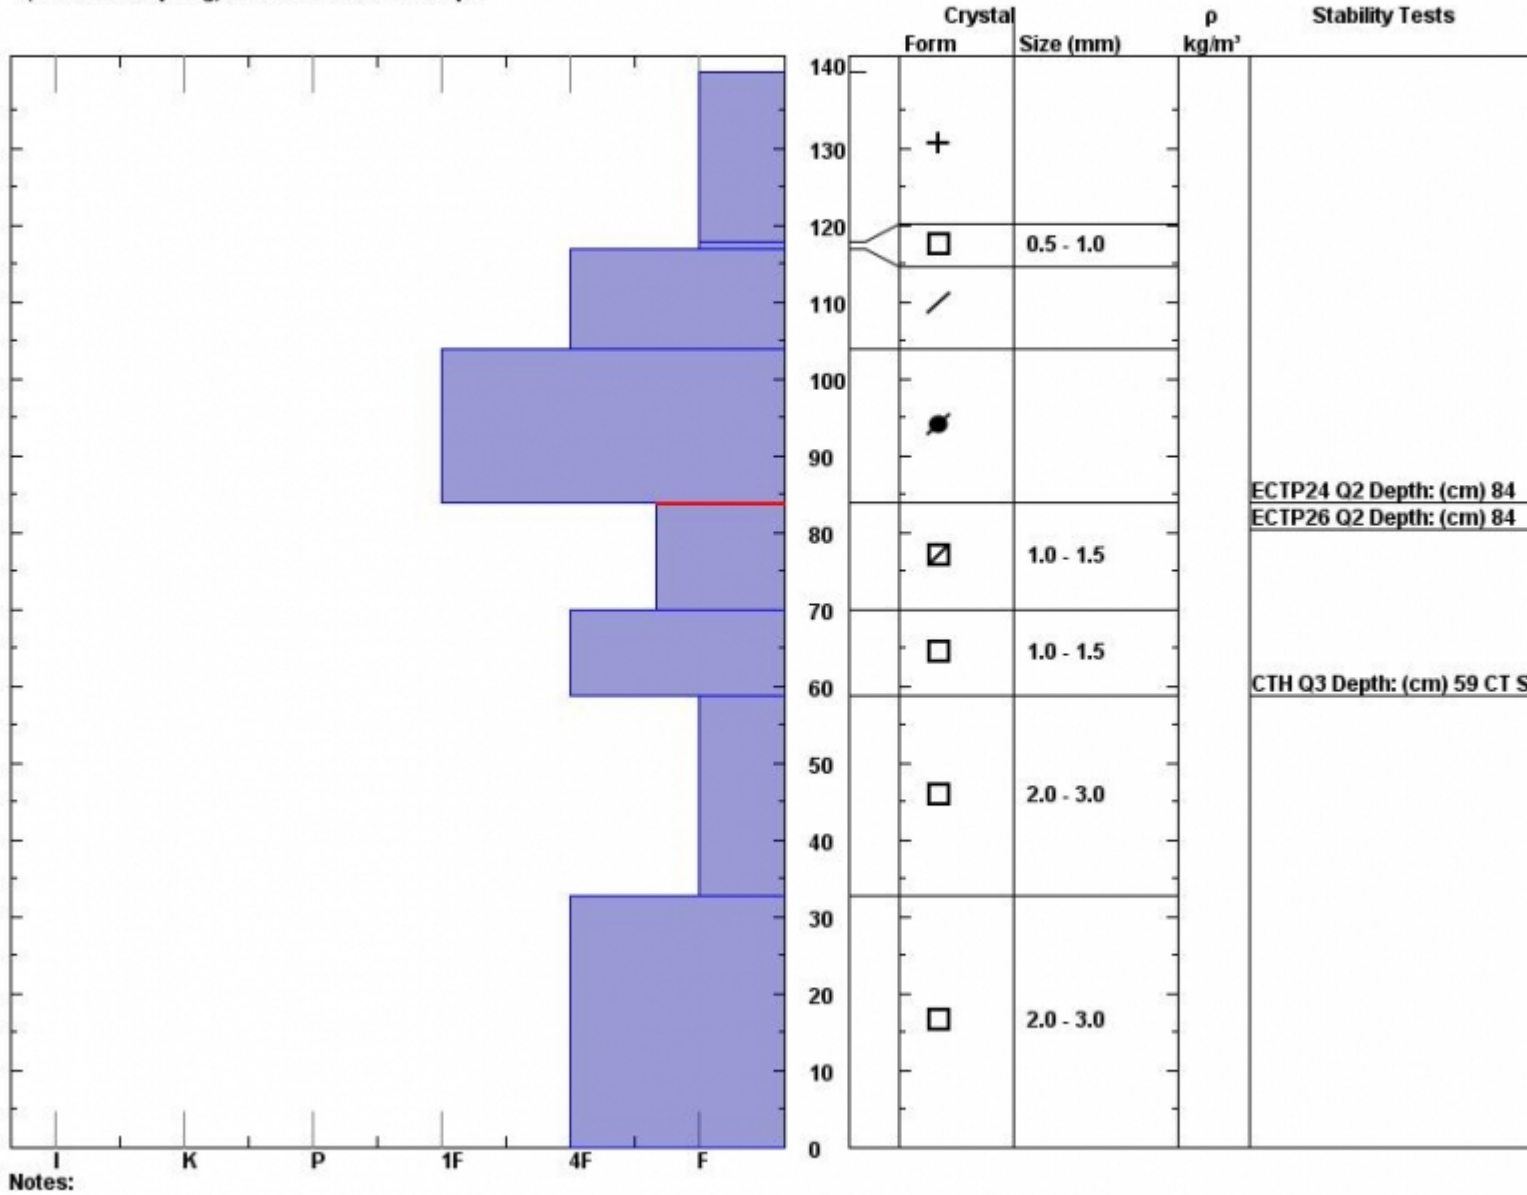

Snow Pit Profile  
**Ernie Miller**  
 Southern Madison, MT  
 Elevation (ft) **8870**  
 Aspect: **80**  
 Specifics: **Collapsing, localized. We skied slope.**

Observer: **Doug Chabot**  
**Fri Feb 17 11:07:00 MST 2012**  
 Co-ord: **44.95805 N 111.12955 W**  
 Slope: **28**  
 Wind loading: **previous**

Stability on similar slopes: **Good**  
 Air Temperature: **-4 C**  
 Sky Cover: **Clear**  
 Precipitation: **None**  
 Wind: **Calm**

**PS15 HS140**  
 Stability Test Notes:

Layer notes:  
**70-84: Pro**