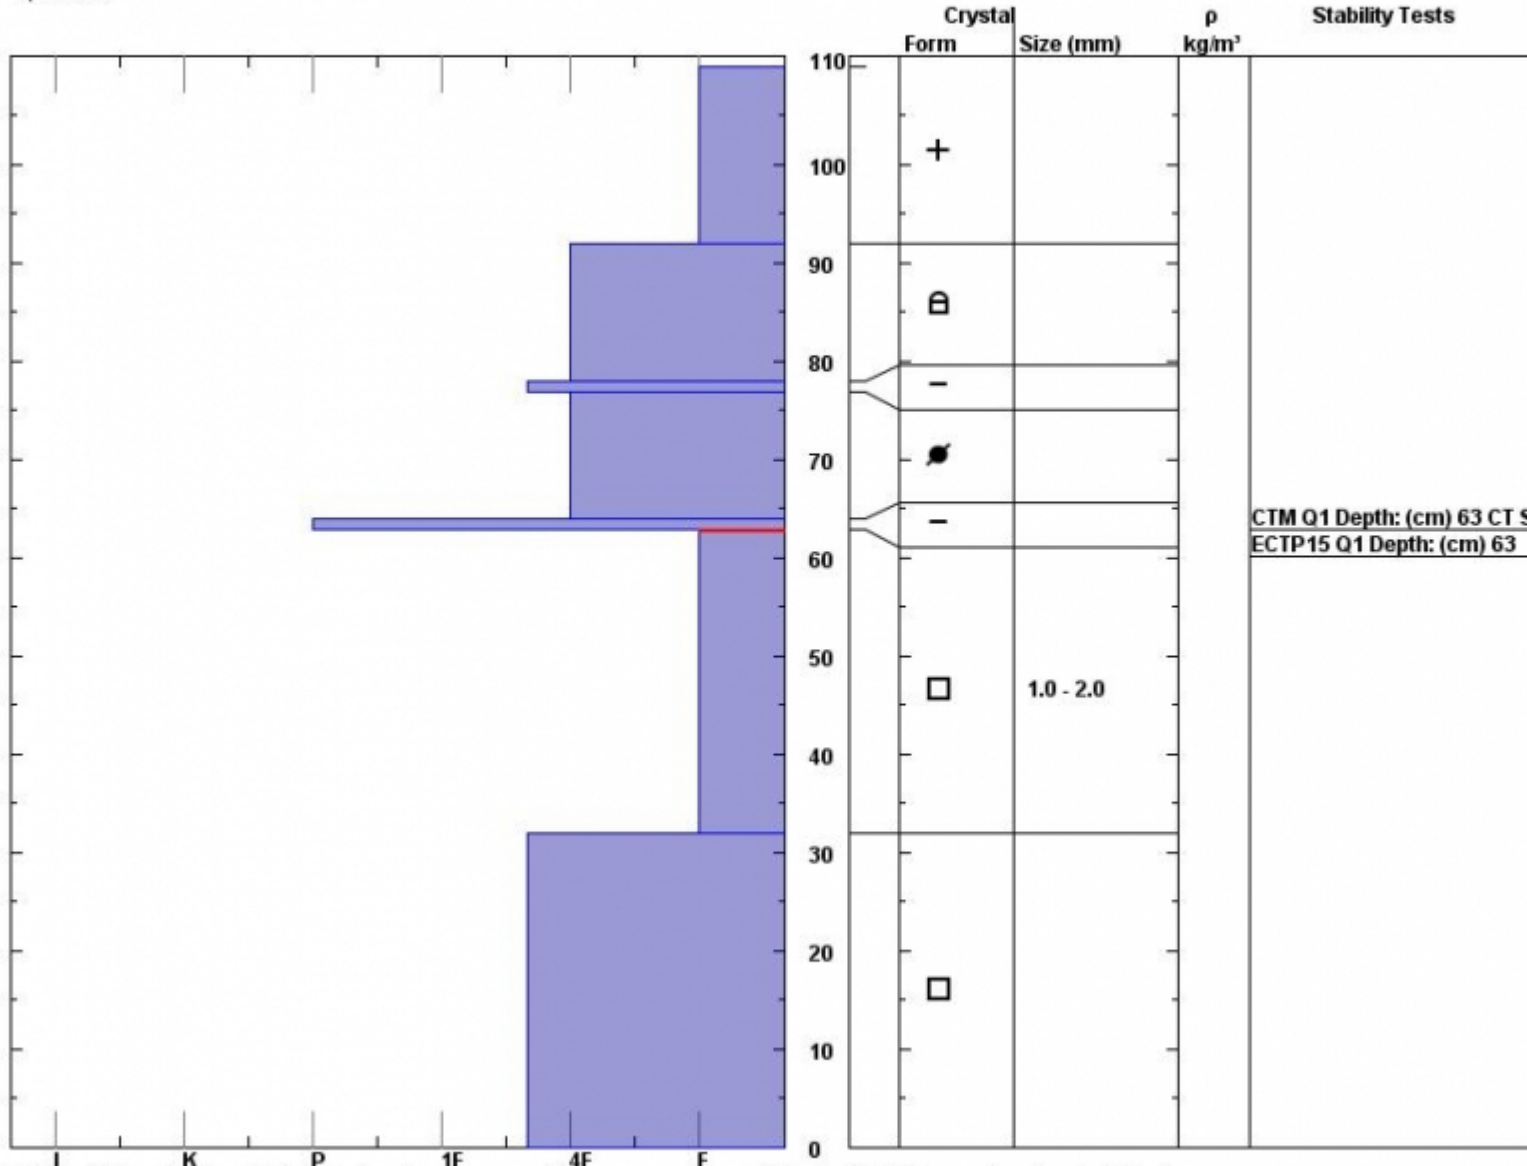

Snow Pit Profile
Cabin Creek
Southern Madions Range
 Elevation (ft) **9334**
 Aspect: **70**
 Specifics:

Observer: **Eric Knoff**
Sat Jan 14 11:18:00 MST 2012
 Co-ord: **44.88852 N 111.18284 W**
 Slope: **30**
 Wind loading: **no**

Stability on similar slopes: **Fair**
 Air Temperature: **-6.8 F**
 Sky Cover: **Clear**
 Precipitation:
 Wind: **SW Light Breeze**

Stability Test Notes:
 Layer note:
32-63: Pro

Notes: Not much of a slab, but plenty of weak snow. If this area receives .5-1 inch of SWE I expect natural activity to occur.