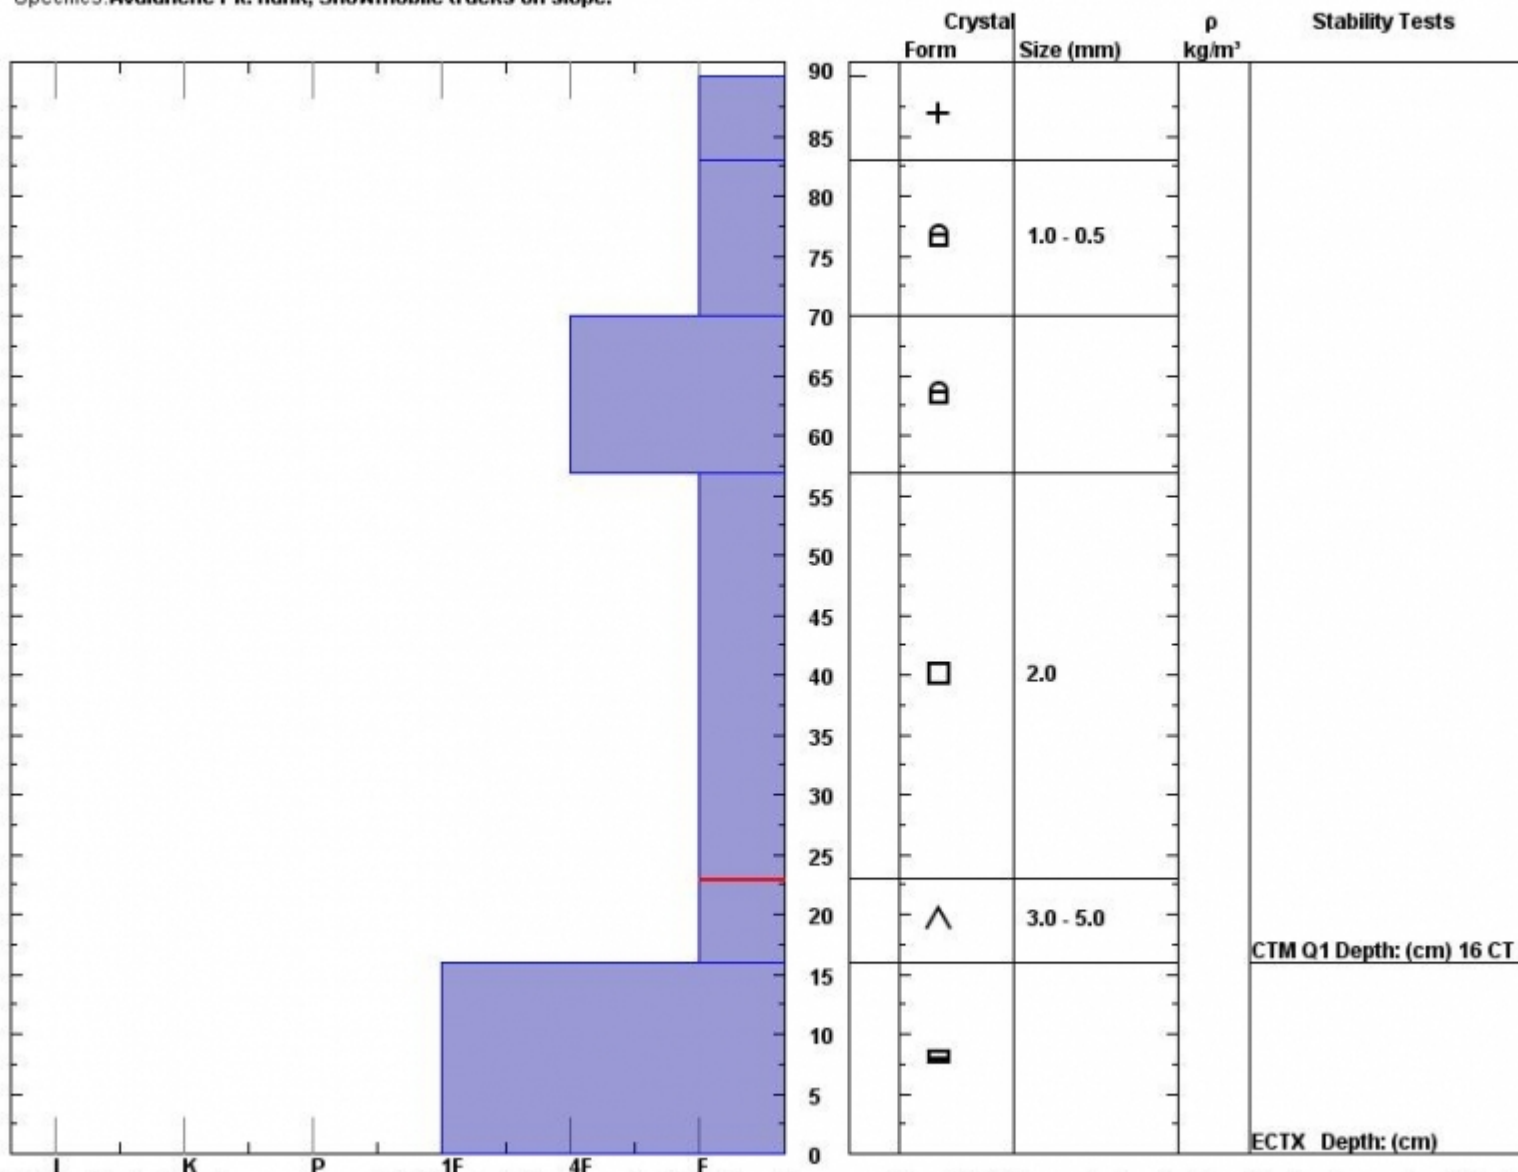

Snow Pit Profile
Buck Ridge
Northern Madison, MT
 Elevation (ft) **9300**
 Aspect: **50**
 Specifics: **Avalanche Pit: flank; Snowmobile tracks on slope.**

Observer: **Eric Knoff**
Fri Jan 13 23:38:00 MST 2012
 Co-ord: **45.17337 N 111.37507 W**
 Slope: **30**
 Wind loading: **no**

Stability on similar slopes: **Fair**
 Air Temperature: **29 F**
 Sky Cover: **Clear**
 Precipitation:
 Wind: **SW Light Breeze**

Stability Test Notes:
 Layer note:
16-23: Pro

Notes: Plenty of weak snow but no slab. The depth hoar was the layer the slide ran on. The slide likely ran during the New Year's storm when 1.5 inches was deposited in 3 days.