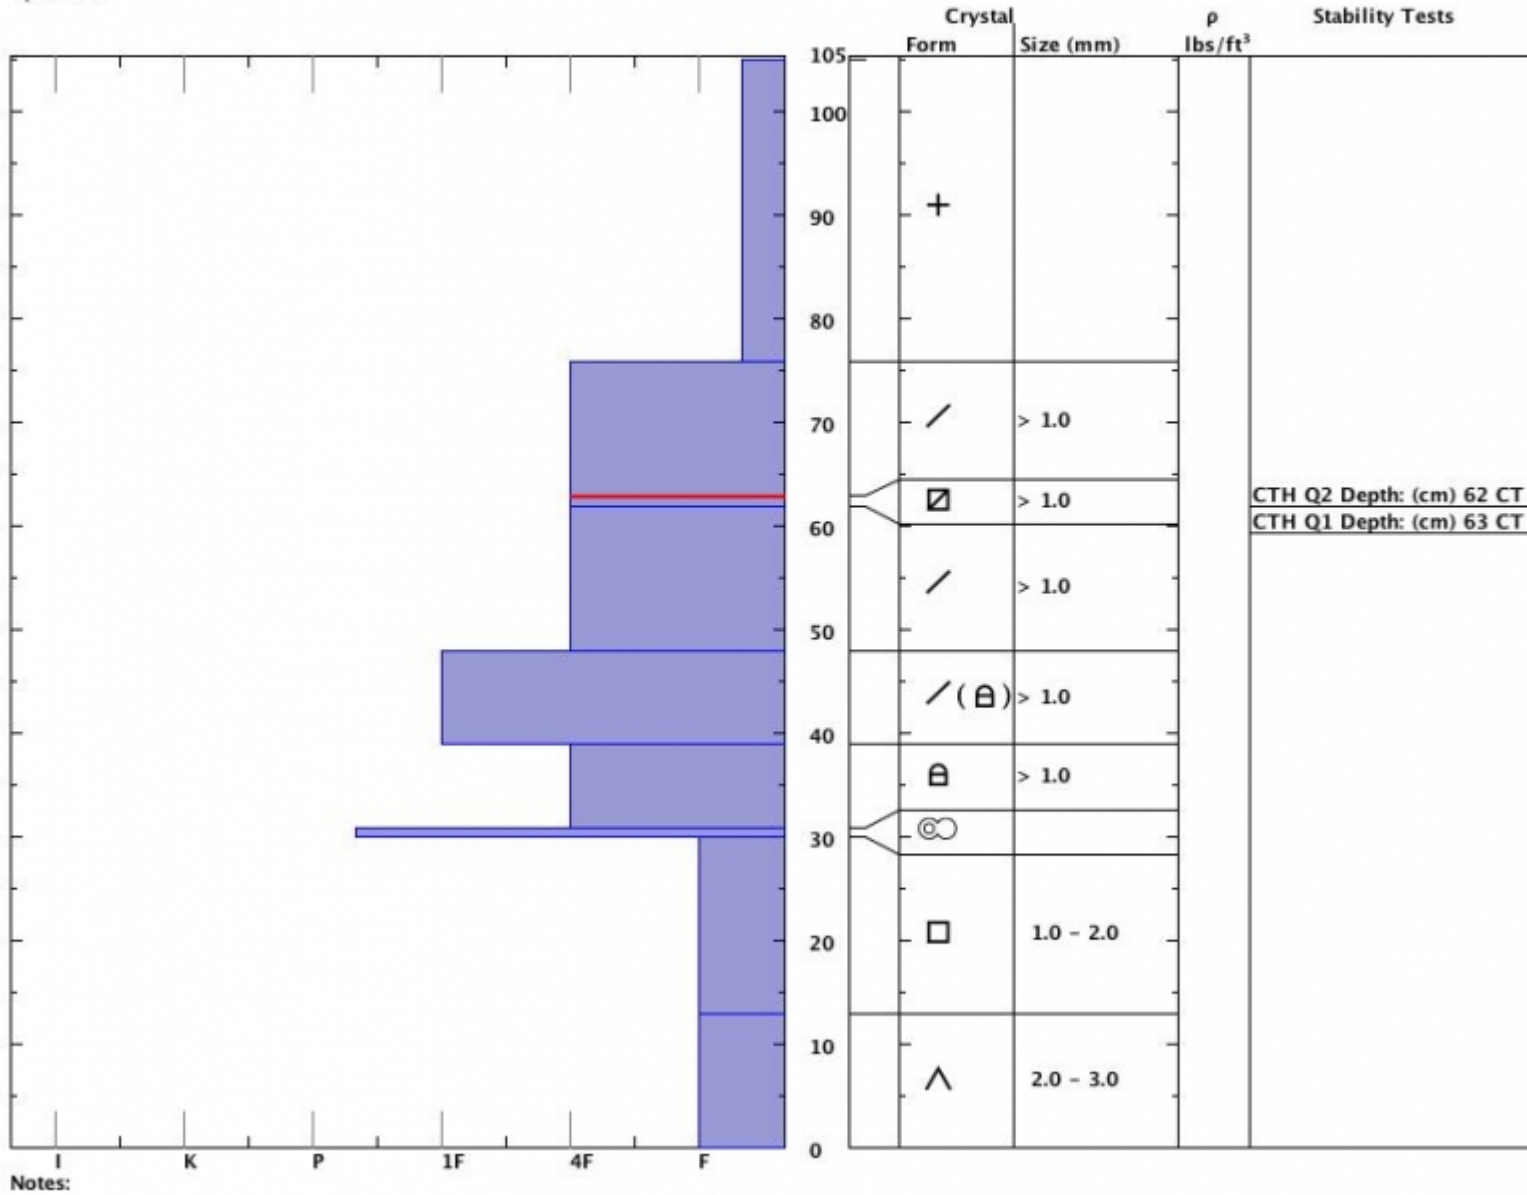

Snow Pit Profile
Beehive Basin
Northern Madison, MT
Elevation (ft) **8315**
Aspect: **30**
Specifics:

Observer: **Marcie Hahn-Knoff**
Fri Dec 23 11:30:00 MST 2011
Co-ord: **N W**
Slope: **28**
Wind loading: **no**

Stability on similar slopes: **Good**
Air Temperature: **25 F**
Sky Cover: **sky < 2/8 covered**
Precipitation: **None**
Wind: **NW Calm**

HS105
Stability Test Notes:
63: Buried NSF

Layer notes:
63-76: Bu
62-63: Pr

Advisory Region
Northern Madison

Forecast link: [GNFAC Avalanche Forecast for Mon Dec 26, 2011](#)
Northern Madison, 2011-12-24