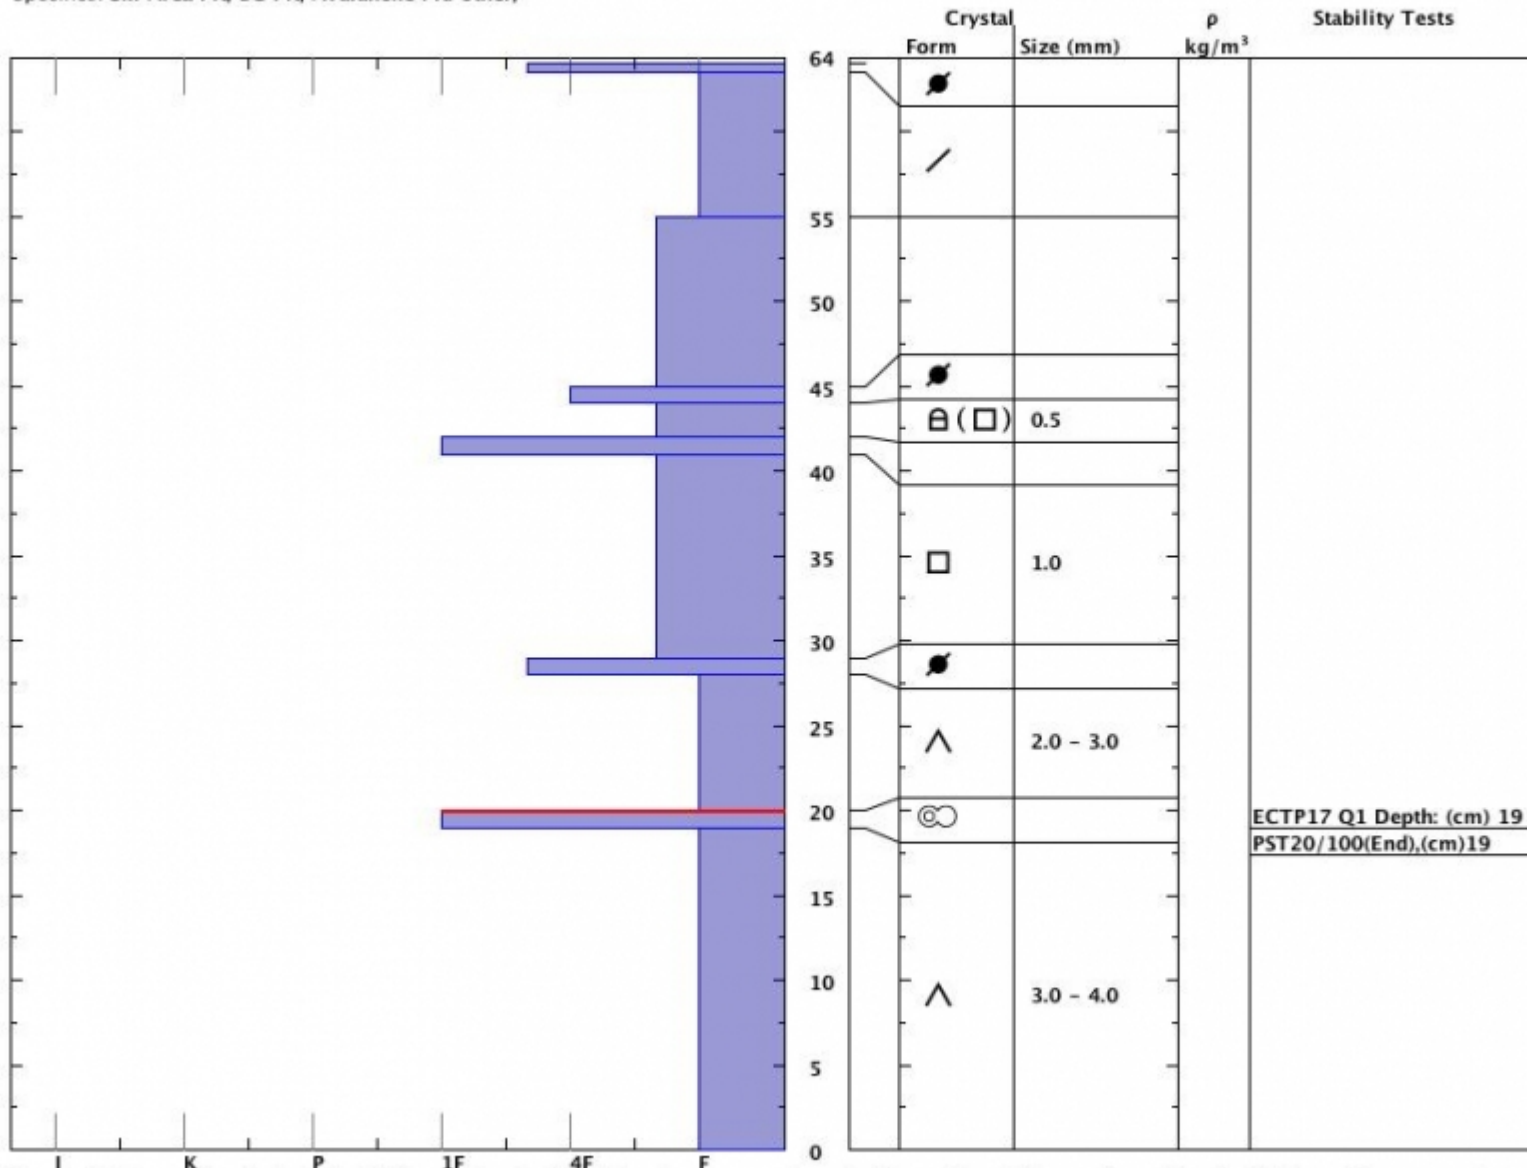

Snow Pit Profile  
 LoneMtn-Obsidian  
 Madison, MT  
 Elevation (ft) 9120  
 Aspect: 30  
 Specifics: Ski Area Pit; BC Pit; Avalanche Pit; other;

Observer: Mark Staples  
 Thu Dec 08 12:00:00 MST 2011  
 Co-ord: 45.28855 N 111.44382 W  
 Slope: 31  
 Wind loading: no

Stability on similar slopes: Poor  
 Air Temperature: C  
 Sky Cover: Clear  
 Precipitation:  
 Wind: Calm

Stability Test Notes:

Layer note:  
 55-63.5: s  
 19-20: Pr

Notes: Pit dug at Moonlight Basin Ski Area following initial avalanche control work. For a video of the pst from this pit visit: [http://www.youtube.com/watch?v=N6b4dz\\_97sc&feature=channel\\_video\\_title](http://www.youtube.com/watch?v=N6b4dz_97sc&feature=channel_video_title)