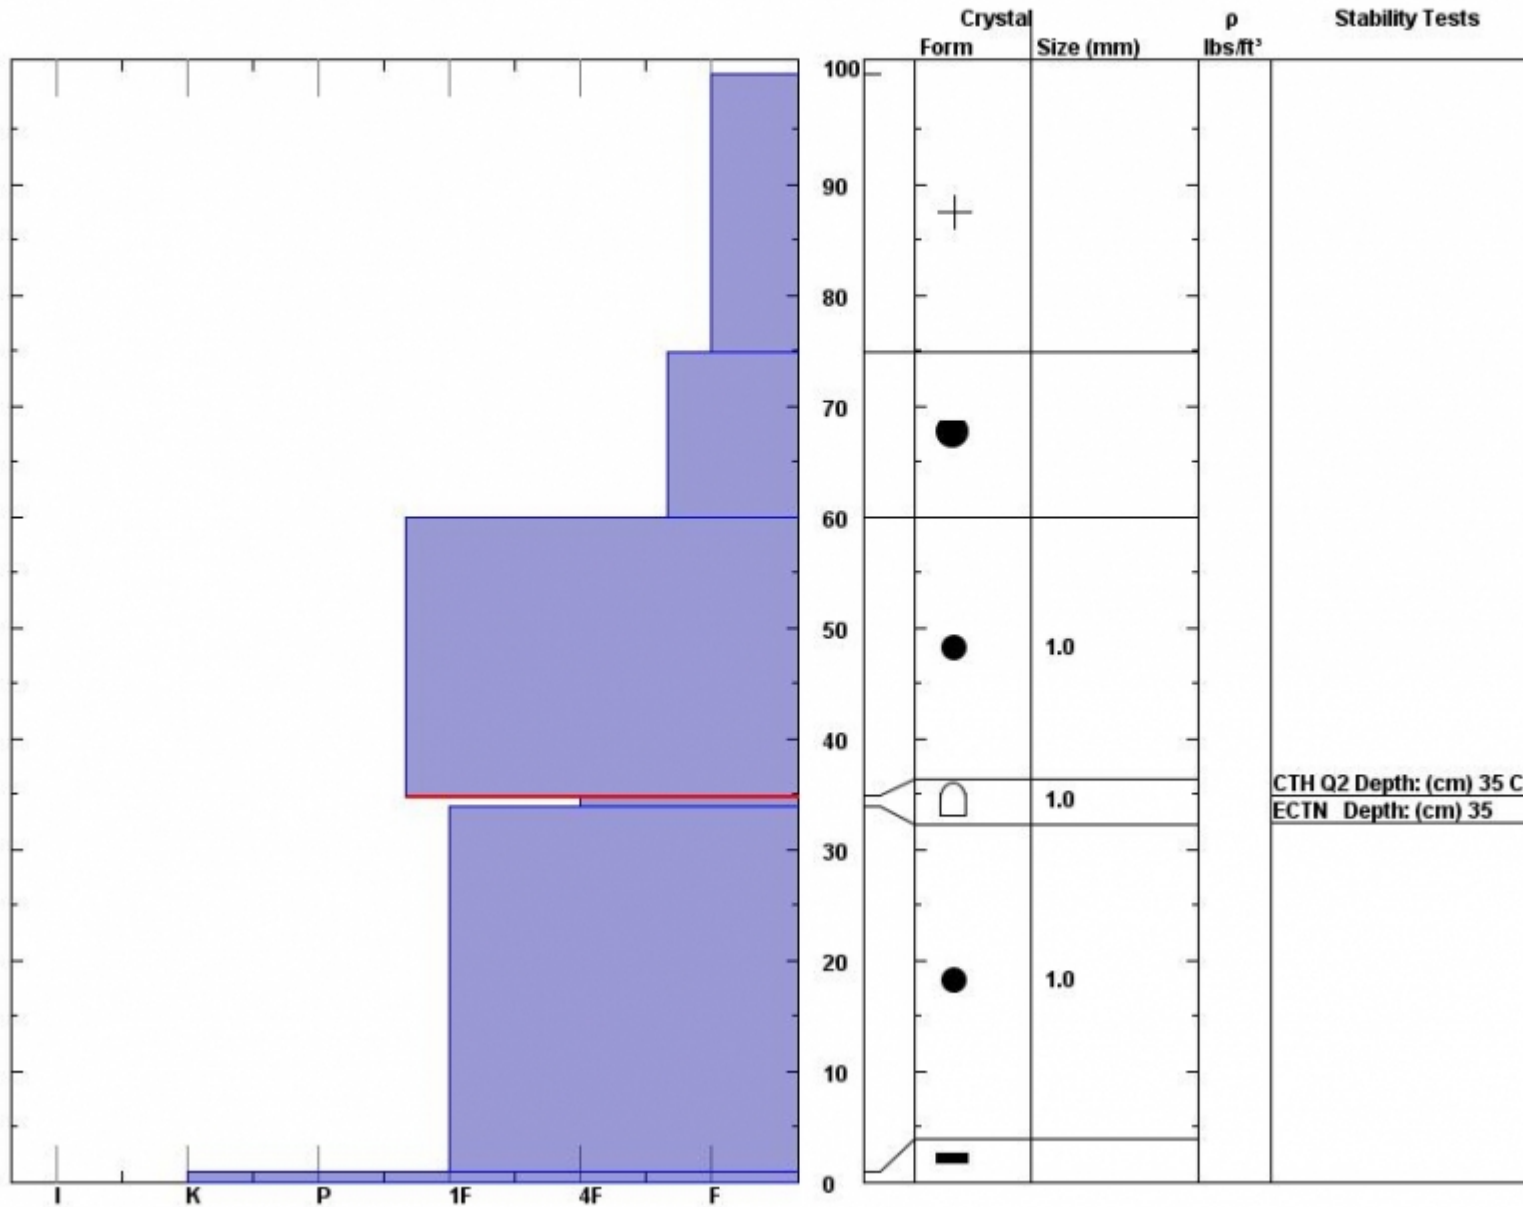

Snow Pit Profile  
**South Flathead Pass-Bridger, MT**  
 Elevation (ft) **8360**  
 Aspect:  
 Specifics: **Ski tracks on slope.**  
 Notes:

Observer: **Marcie Hahn-Knoff**  
**Sun Nov 21 12:30:00 MST 2010**  
 Co-ord: **W N**  
 Slope: **31**  
 Wind loading: **previous**

Stability on similar slopes: **Good**  
 Air Temperature: **14 F**  
 Sky Cover: **Clear**  
 Precipitation: **None**  
 Wind: **W Calm**

Stability Test Notes:  
**35: On facets**  
 Layer n  
**34-35: F**