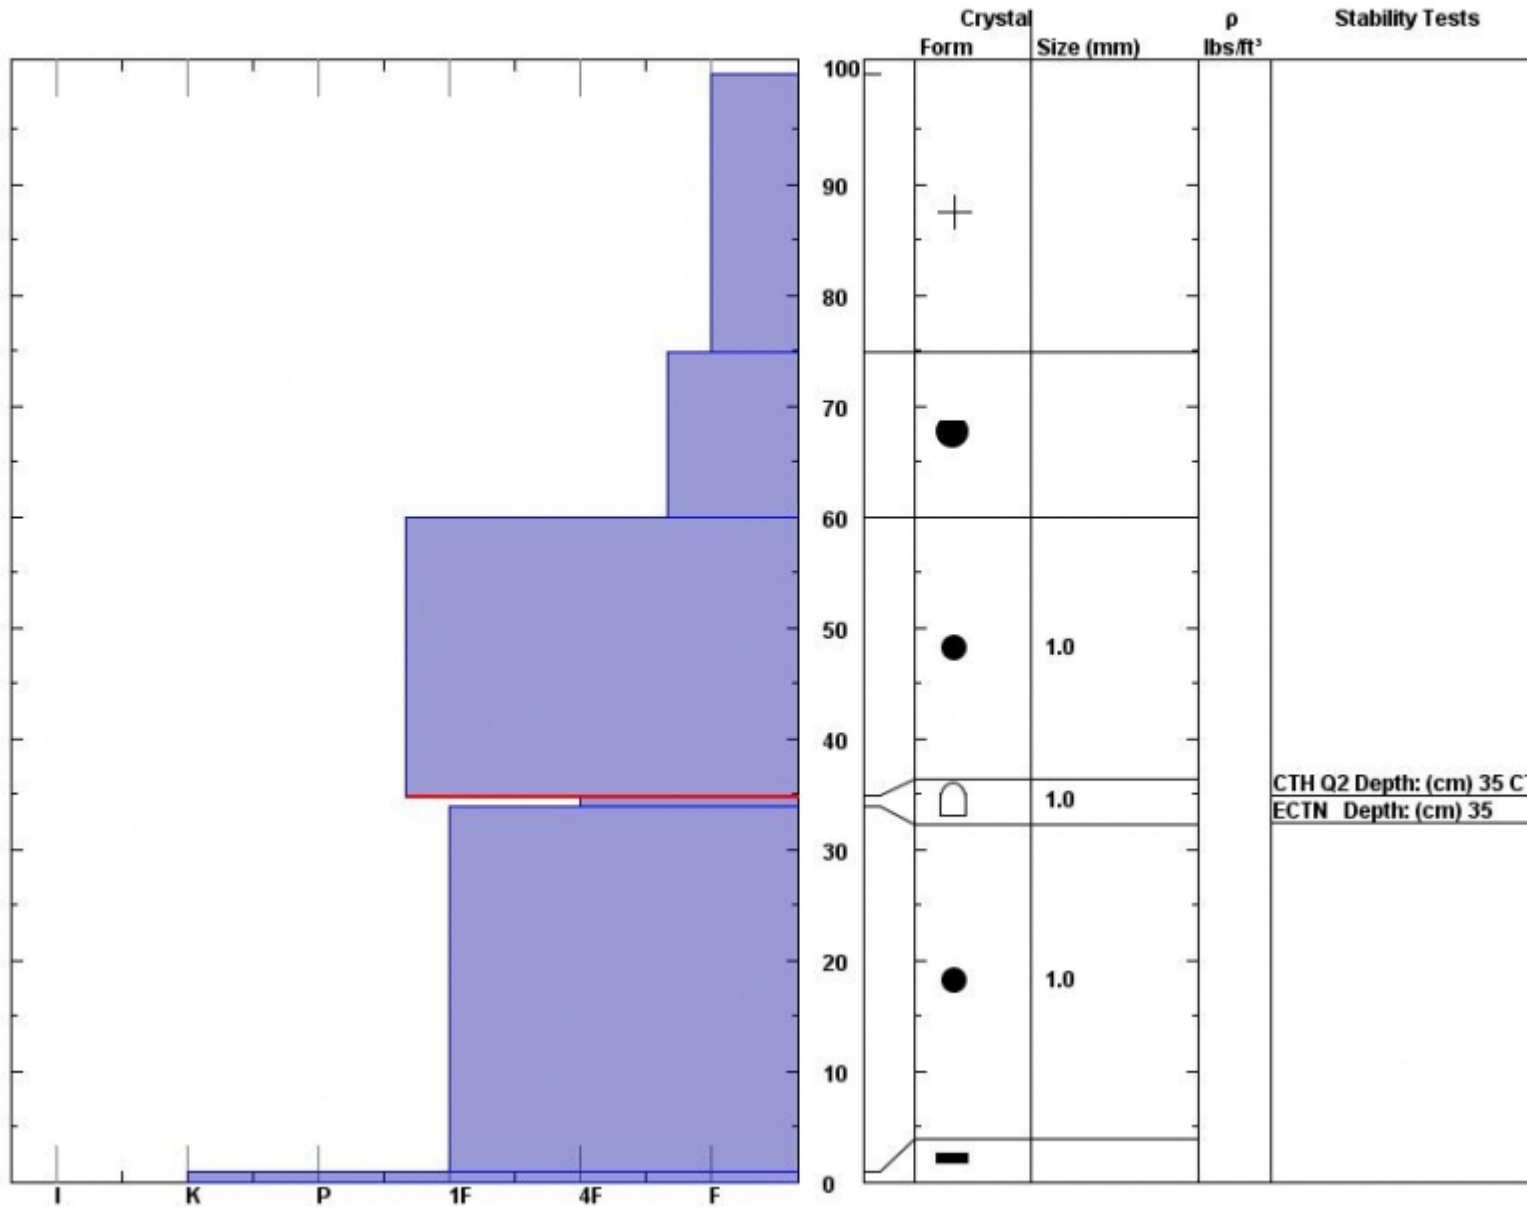

Snow Pit Profile  
**South Flathead Pass-Brid**  
**Bridger, MT**  
 Elevation (ft) **8360**  
 Aspect:  
 Specifics: **Ski tracks on slope.**  
 Notes:

Observer: **Marcie Hahn-Knoff**  
**Sun Nov 21 12:30:00 MST 2010**  
 Co-ord: **W N**  
 Slope: **31**  
 Wind loading: **previous**

Stability on similar slopes: **Good**  
 Air Temperature: **14 F**  
 Sky Cover: **Clear**  
 Precipitation: **None**  
 Wind: **W Calm**

Stability Test Notes:  
**35: On facets**

Layer n  
**34-35: F**