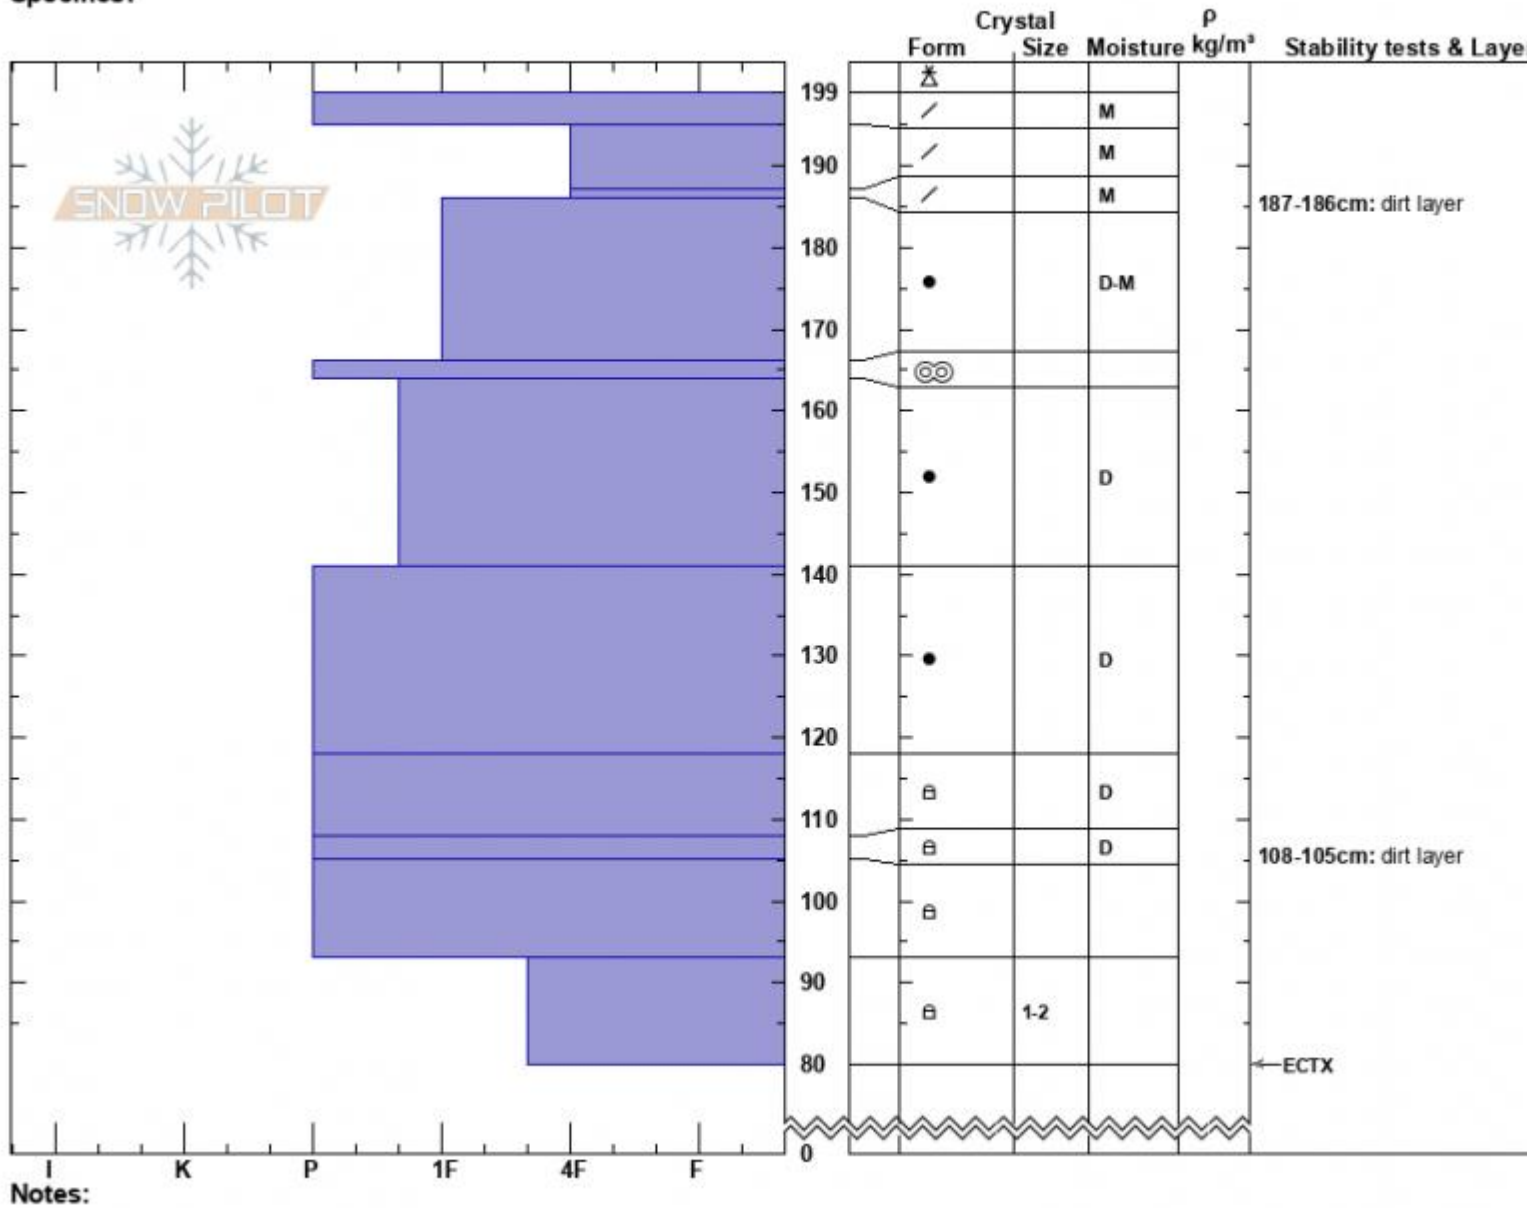

Wilderness Boundary
 Madison Range-S
 MT
 Elevation: 8800 ft
 Aspect: 285°
 Specifics:

Haylee Darby
 03/28/2025 - 1:00pm
 Co-ord: 44.97689N, -111.35927W
 Slope Angle: 17°
 Wind Loading: no

Stability:
 Air Temperature: -1°C
 Sky Cover: SCT
 Precipitation: NO
 Wind: W Calm

HS:199 **Layer Notes:**
 187-186cm: dirt layer
 108-105cm: dirt layer

Advisory Region
 Southern Madison
 Longitude
 -111.27W

Latitude

45.06N

Southern Madison, 2025-03-28