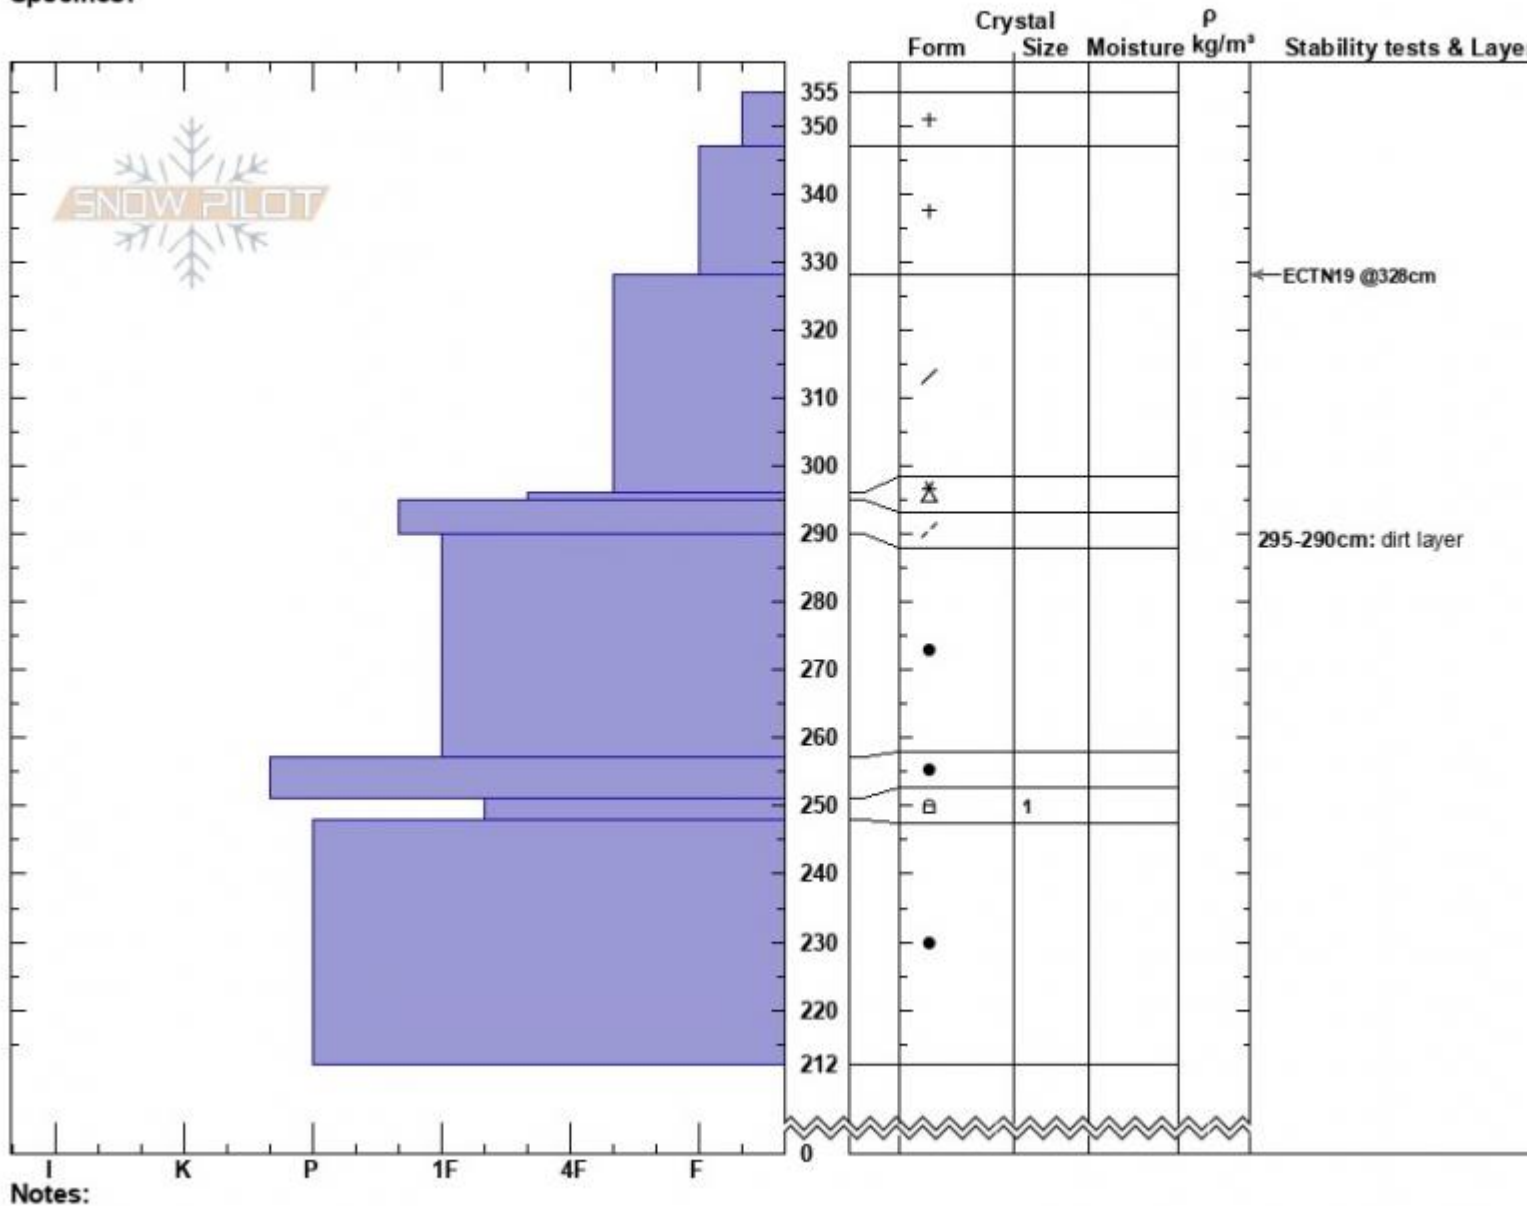

Almost Died  
 Cooke City  
 MT  
 Elevation: 9521 ft  
 Aspect: 55°  
 Specifics:

Haylee Darby  
 03/23/2025 - 1:00pm  
 Co-ord: 45.05043N, -109.93170W  
 Slope Angle: 27°  
 Wind Loading: previous

Stability:  
 Air Temperature: -7°C  
 Sky Cover: OVC  
 Precipitation: S2  
 Wind: W Moderate

HS:355    Layer Notes:  
 295-290cm: dirt layer

Advisory Region  
 Cooke City  
 Longitude  
 -109.95W

Latitude

45.05N

Cooke City, 2025-03-23