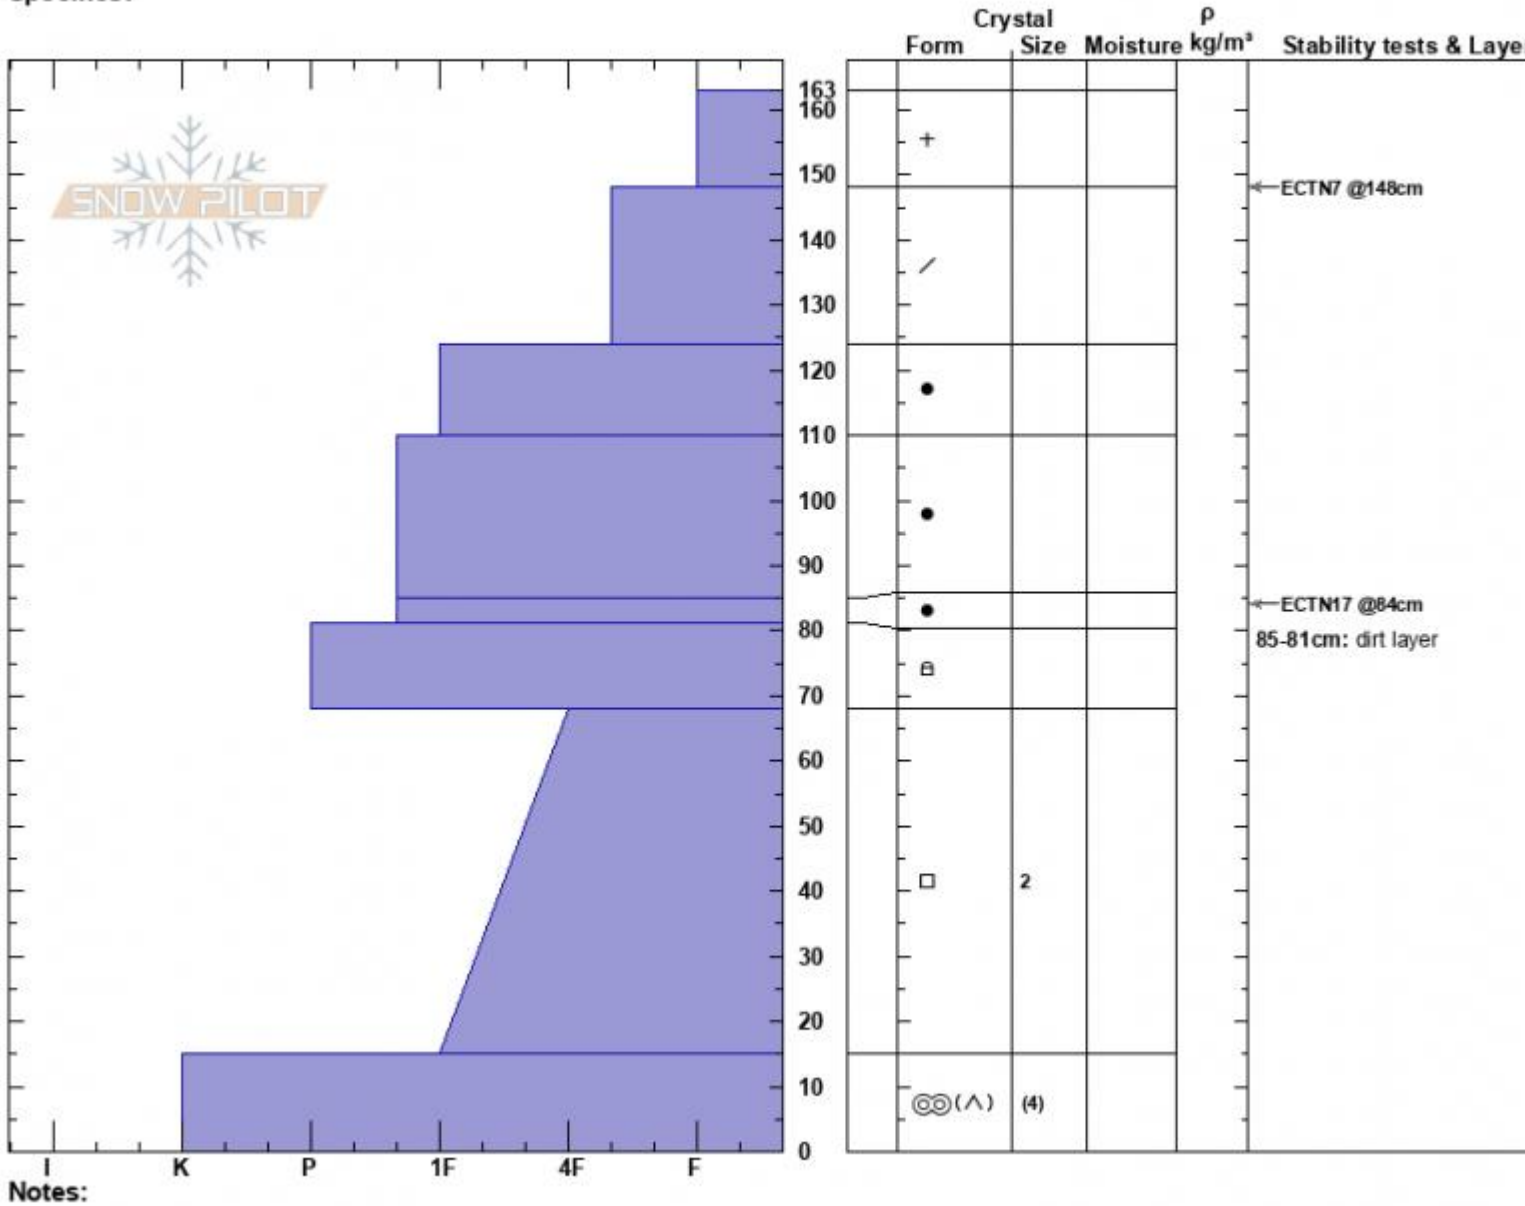

Hebgen Lake
 Lionhead Range
 MT
 Elevation: 8944 ft
 Aspect: 63°
 Specifics:

Haylee Darby
 03/20/2025 - 12:30pm
 Co-ord: 44.84126N, -111.34181W
 Slope Angle: 27°
 Wind Loading: no

Stability:
 Air Temperature: -2°C
 Sky Cover: OVC
 Precipitation: S-1
 Wind: W Light Breeze

HS:163 Layer Notes:
 85-81cm: dirt layer

Advisory Region
 Lionhead Range
 Longitude
 -111.34W
 Latitude
 44.84N
 Lionhead Range, 2025-03-20