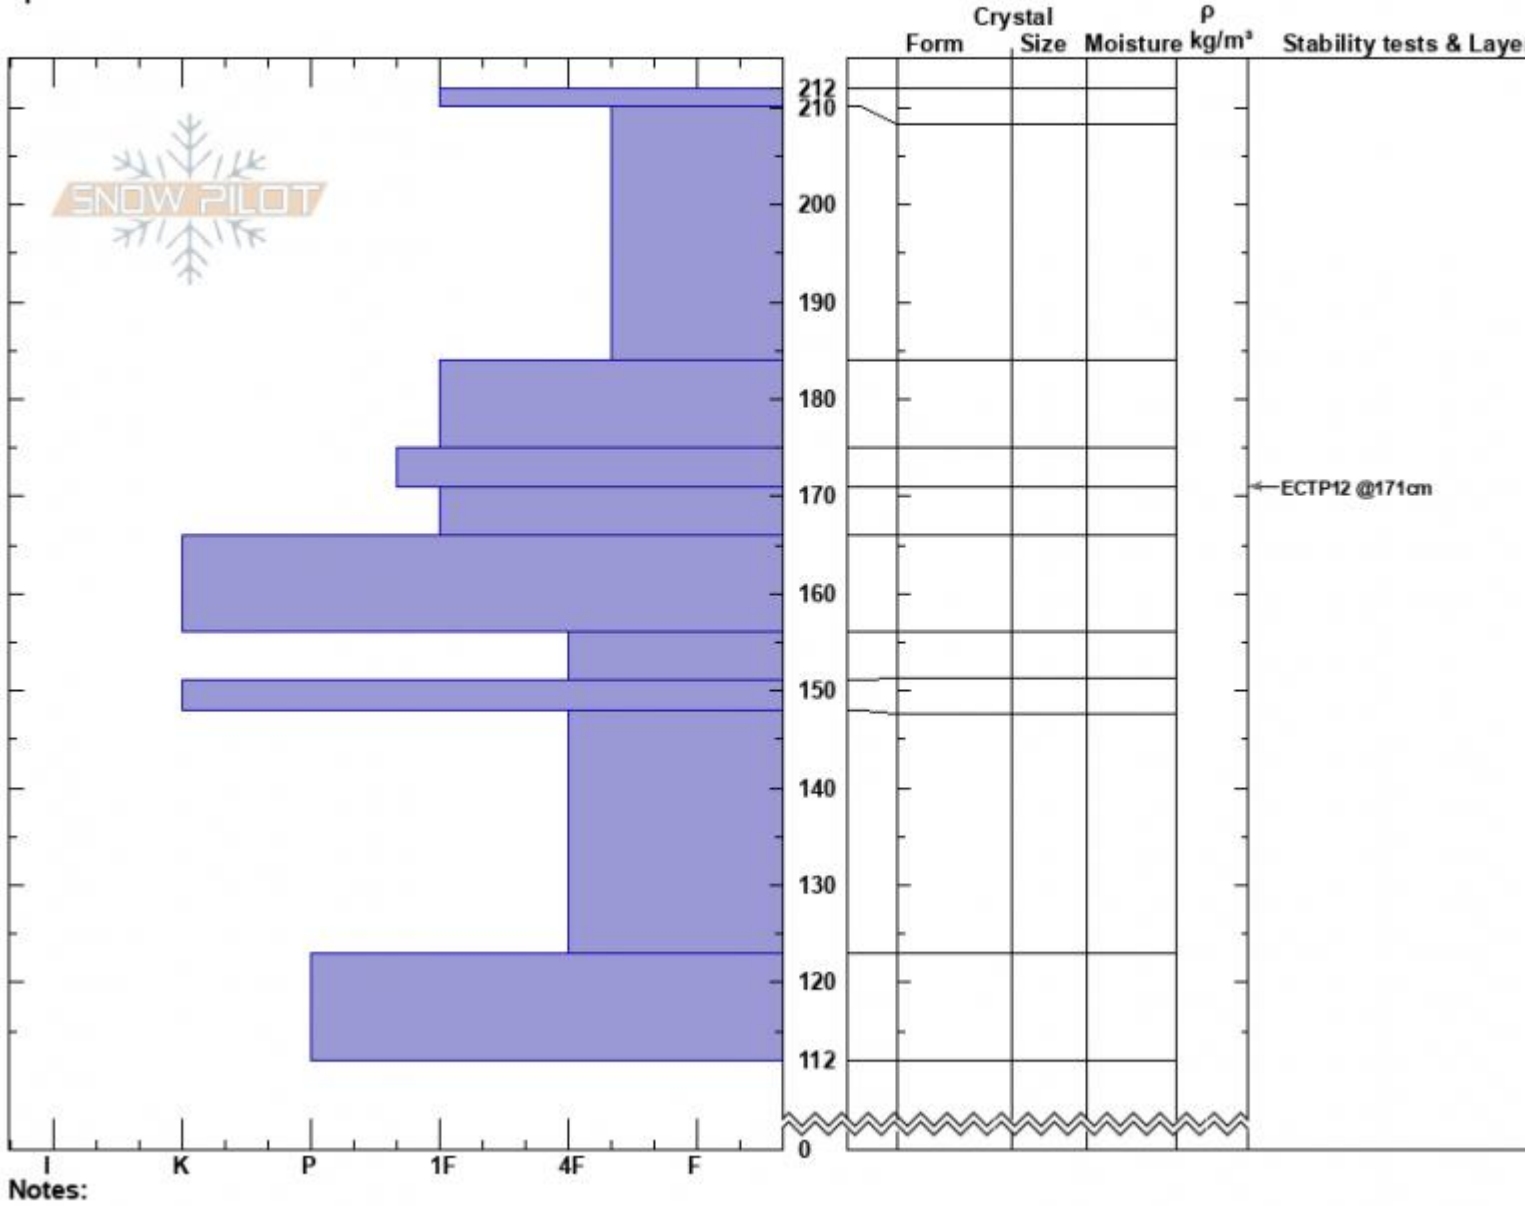

The Throne
 Bridger Range
 MT
 Elevation: 8360 ft
 Aspect: 190°
 Specifics:

Haylee Darby
 03/18/2025 - 11:00am
 Co-ord: 45.88202N, -110.95239W
 Slope Angle: 27°
 Wind Loading: yes

Stability:
 Air Temperature:
 Sky Cover: OVC
 Precipitation: NO
 Wind: N Moderate

HS:212 Layer Notes:
 PF:45
 PS: 15

Advisory Region
 Bridger Range
 Longitude
 -110.95W
 Latitude
 45.88N
 Bridger Range, 2025-03-18