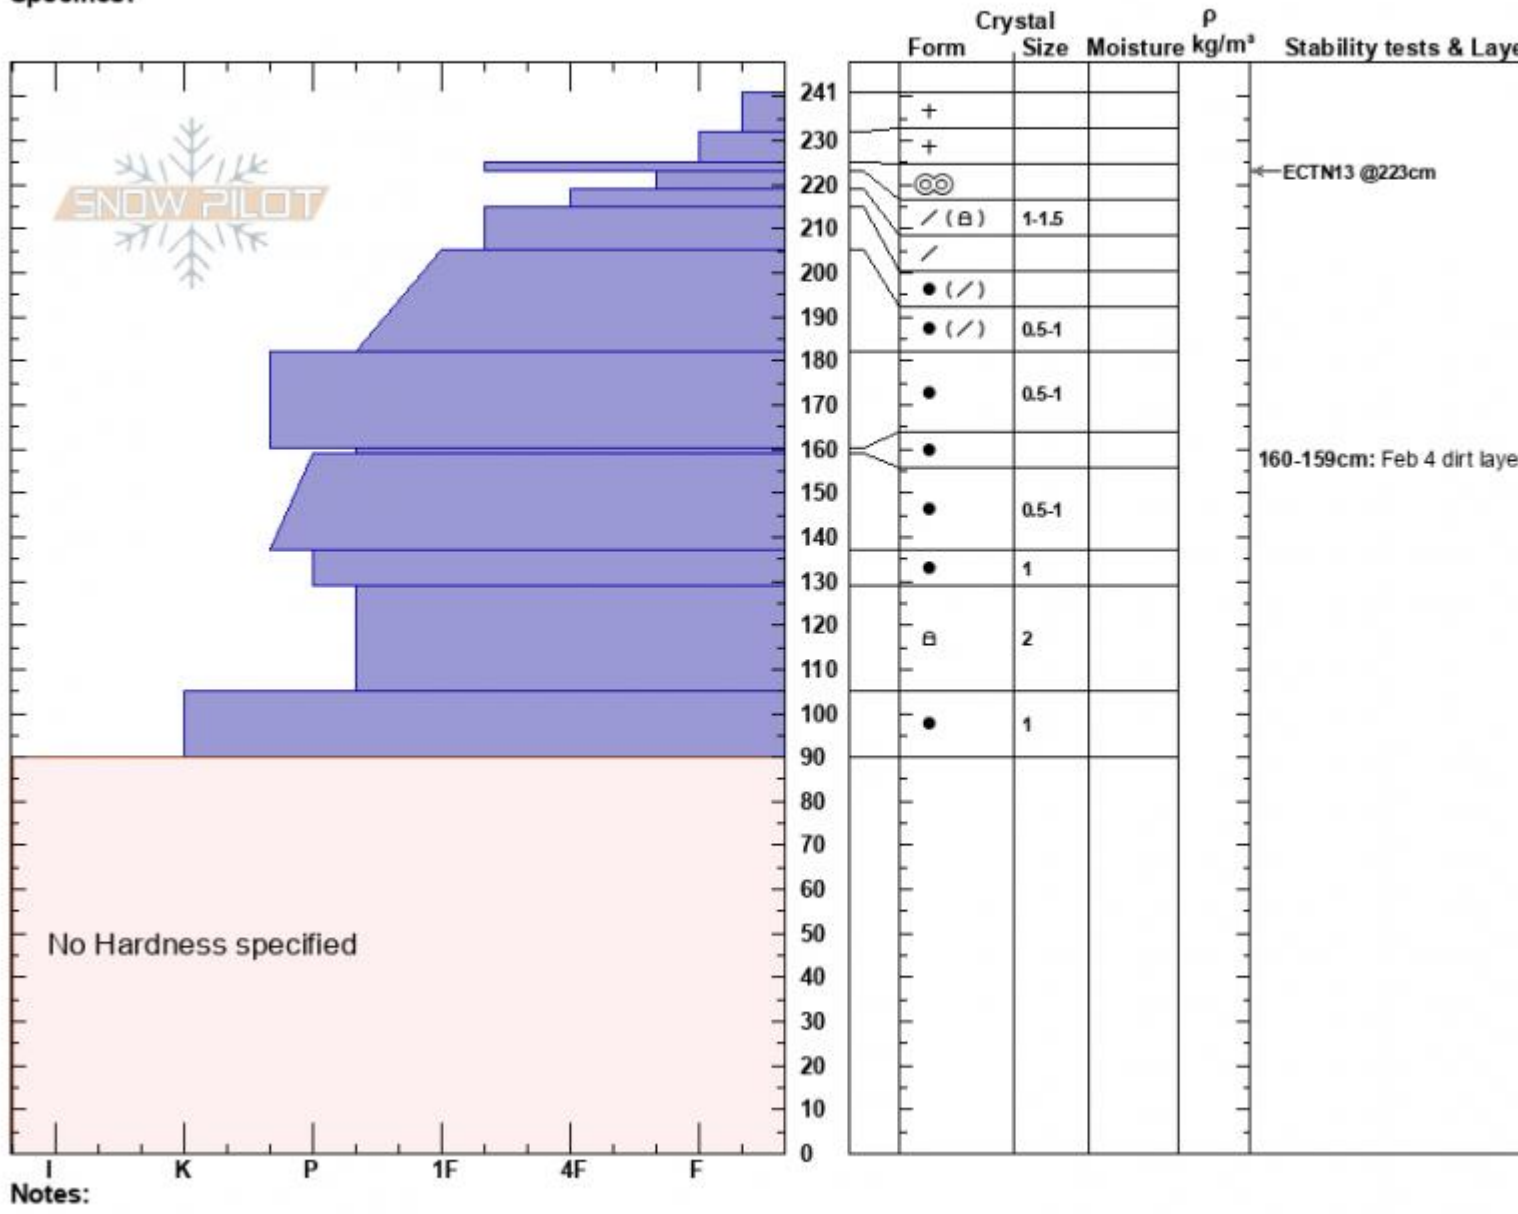

Miller Rdge radio tower  
 Cooke City  
 MT  
 Elevation: 9312 ft  
 Aspect: 60°  
 Specifics:

Alex Marienthal  
 03/14/2025 - 11:30am  
 Co-ord: 45.03164N, -109.94716W  
 Slope Angle: 31°  
 Wind Loading: no

Stability: Good  
 Air Temperature:  
 Sky Cover: BKN  
 Precipitation: S-1  
 Wind: Calm

HS:241  
 PF:50  
 PS: 15  
**Layer Notes:**  
 241-232cm: Problematic layer  
 160-159cm: Feb 4 dirt layer

Advisory Region  
 Cooke City  
 Longitude  
 -109.97W  
 Latitude  
 45.04N  
 Cooke City, 2025-03-14