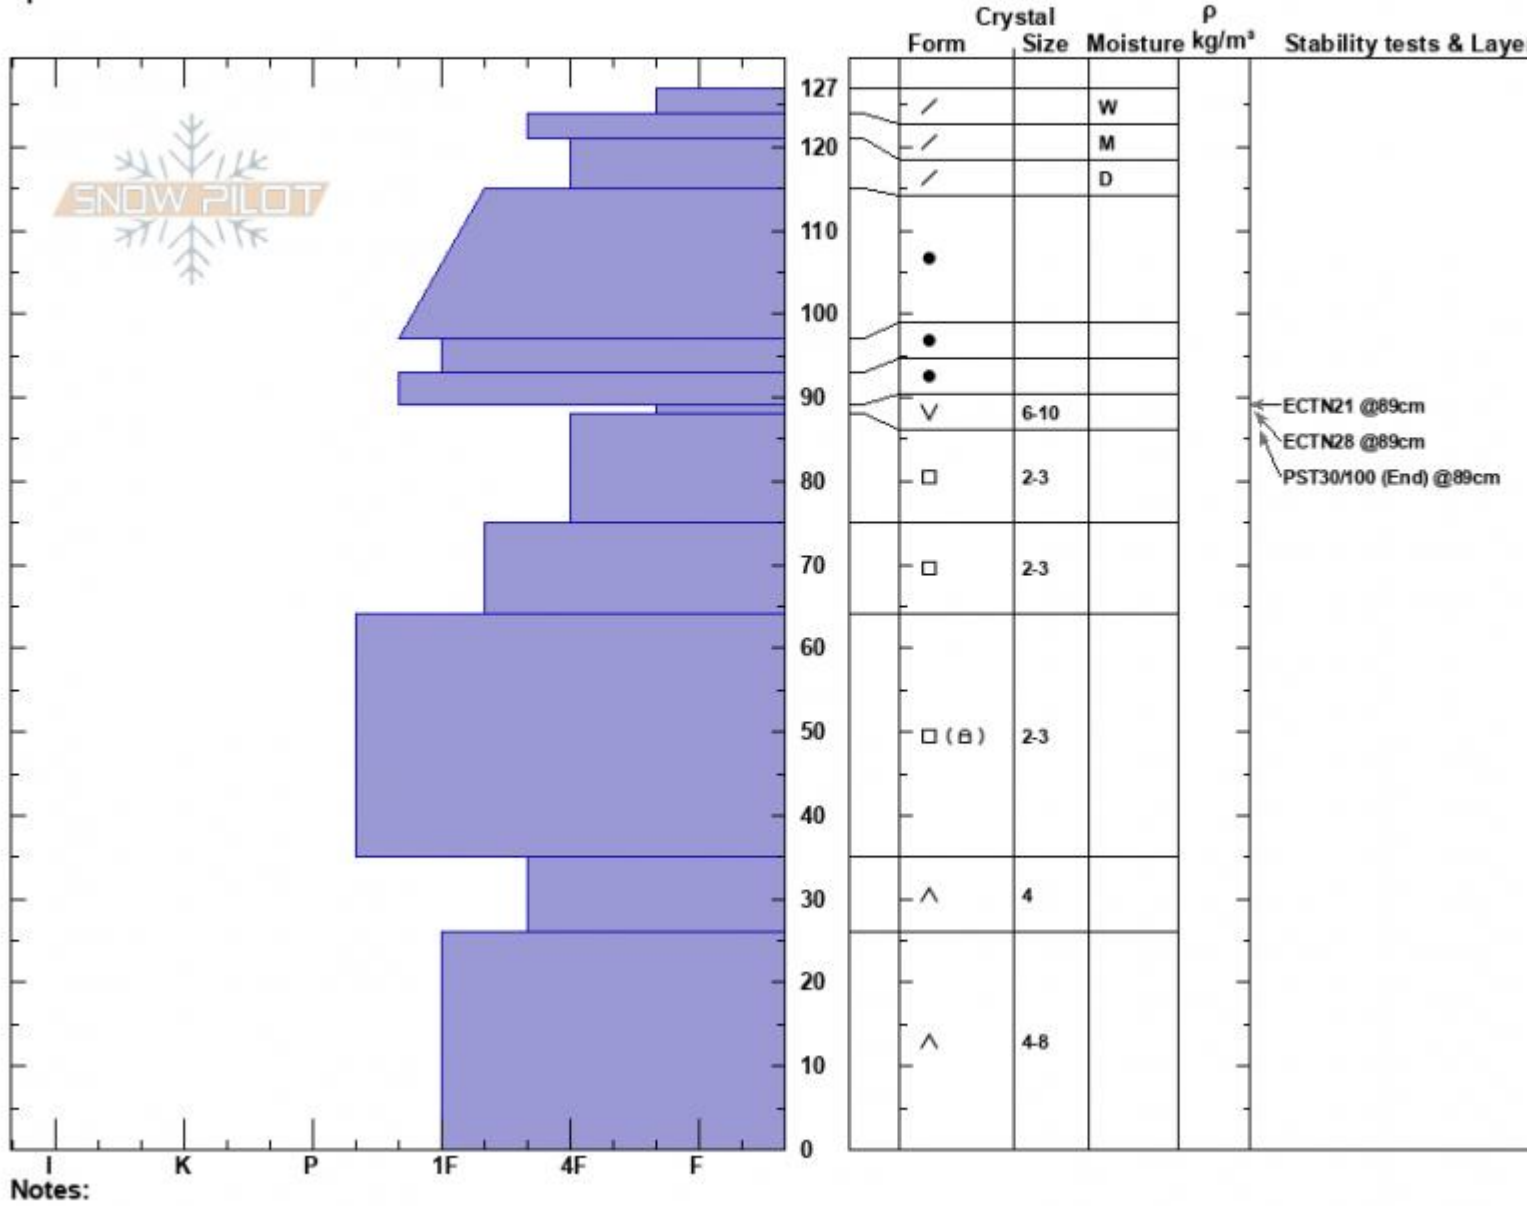

Sunlight Basin
 Madison Range-S
 MT
 Elevation: 9470 ft
 Aspect: 95°
 Specifics:

Haylee Darby
 03/01/2025 - 11:00am
 Co-ord: 44.97511N, -111.31393W
 Slope Angle: 23°
 Wind Loading: no

Stability:
 Air Temperature: 5°C
 Sky Cover: CLR
 Precipitation: NO
 Wind: W Calm

HS:127
 PF:92
 Layer Notes:

Advisory Region
 Southern Madison
 Longitude
 -111.27W

Latitude

45.06N

Southern Madison, 2025-03-01