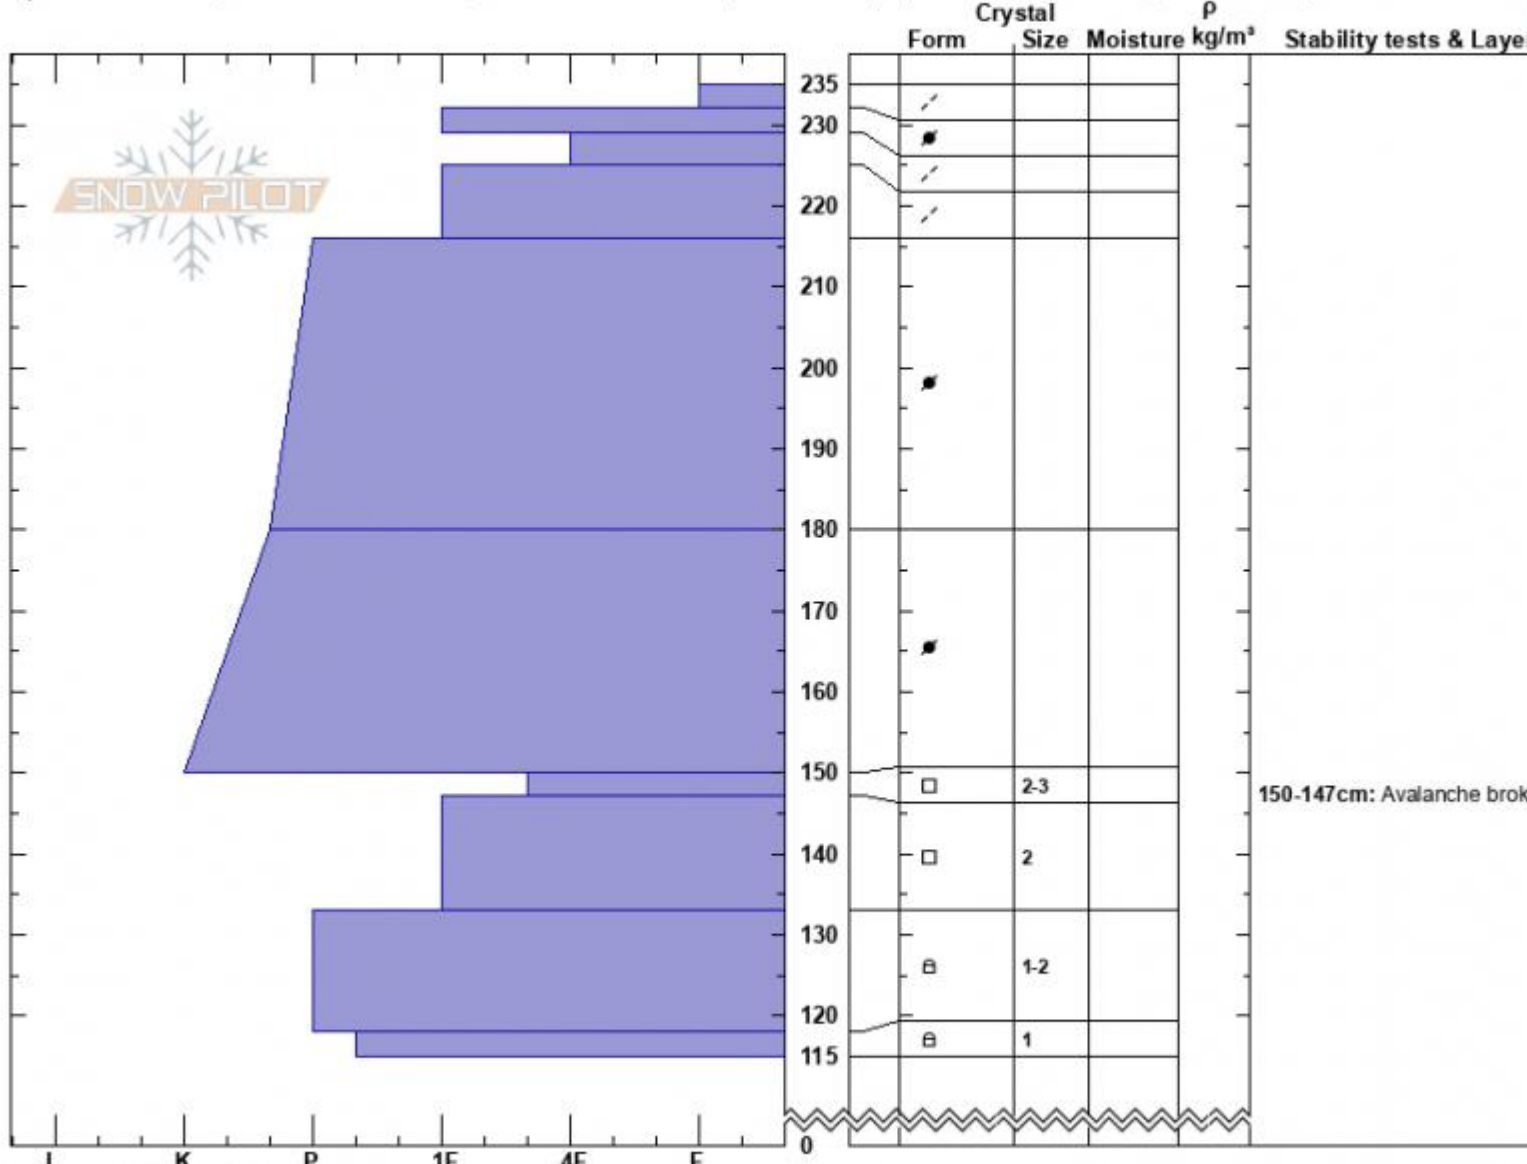

TargheeCreek AMu-R4-D3 Alex Mariantal
 Lionhead Range 02/28/2025 - 3:20pm
 MT Co-ord: 44.74083N, -111.37639W
 Elevation: 9250 ft Slope Angle: 20°
 Aspect: 5° Wind Loading: yes
 Specifics: Pit is adjacent to avalanche: crown; Recent avalanche activity on similar slopes; Recent avalanche activity on different slopes

Stability: Poor
 Air Temperature:
 Sky Cover: FEW
 Precipitation: NO
 Wind: SW Light Breeze

HS:235 Layer Notes:
 150-147cm: Avalanche broke her
 150-147cm: Problematic layer

Notes: HS-AMu-R4-D3-O

We saw this avalanche crown at 2:30 pm on a slope that had not slid when we rode by it two hours earlier. Additional Pit Specifics: Snowmobile tracks

Advisory Region
 Lionhead Range
 Longitude
 -111.37W
 Latitude
 44.74N

Avalanche Details: [Snowmobile triggered 3-5' deep hard slab at Lionhead](#)
 Lionhead Range, 2025-02-28