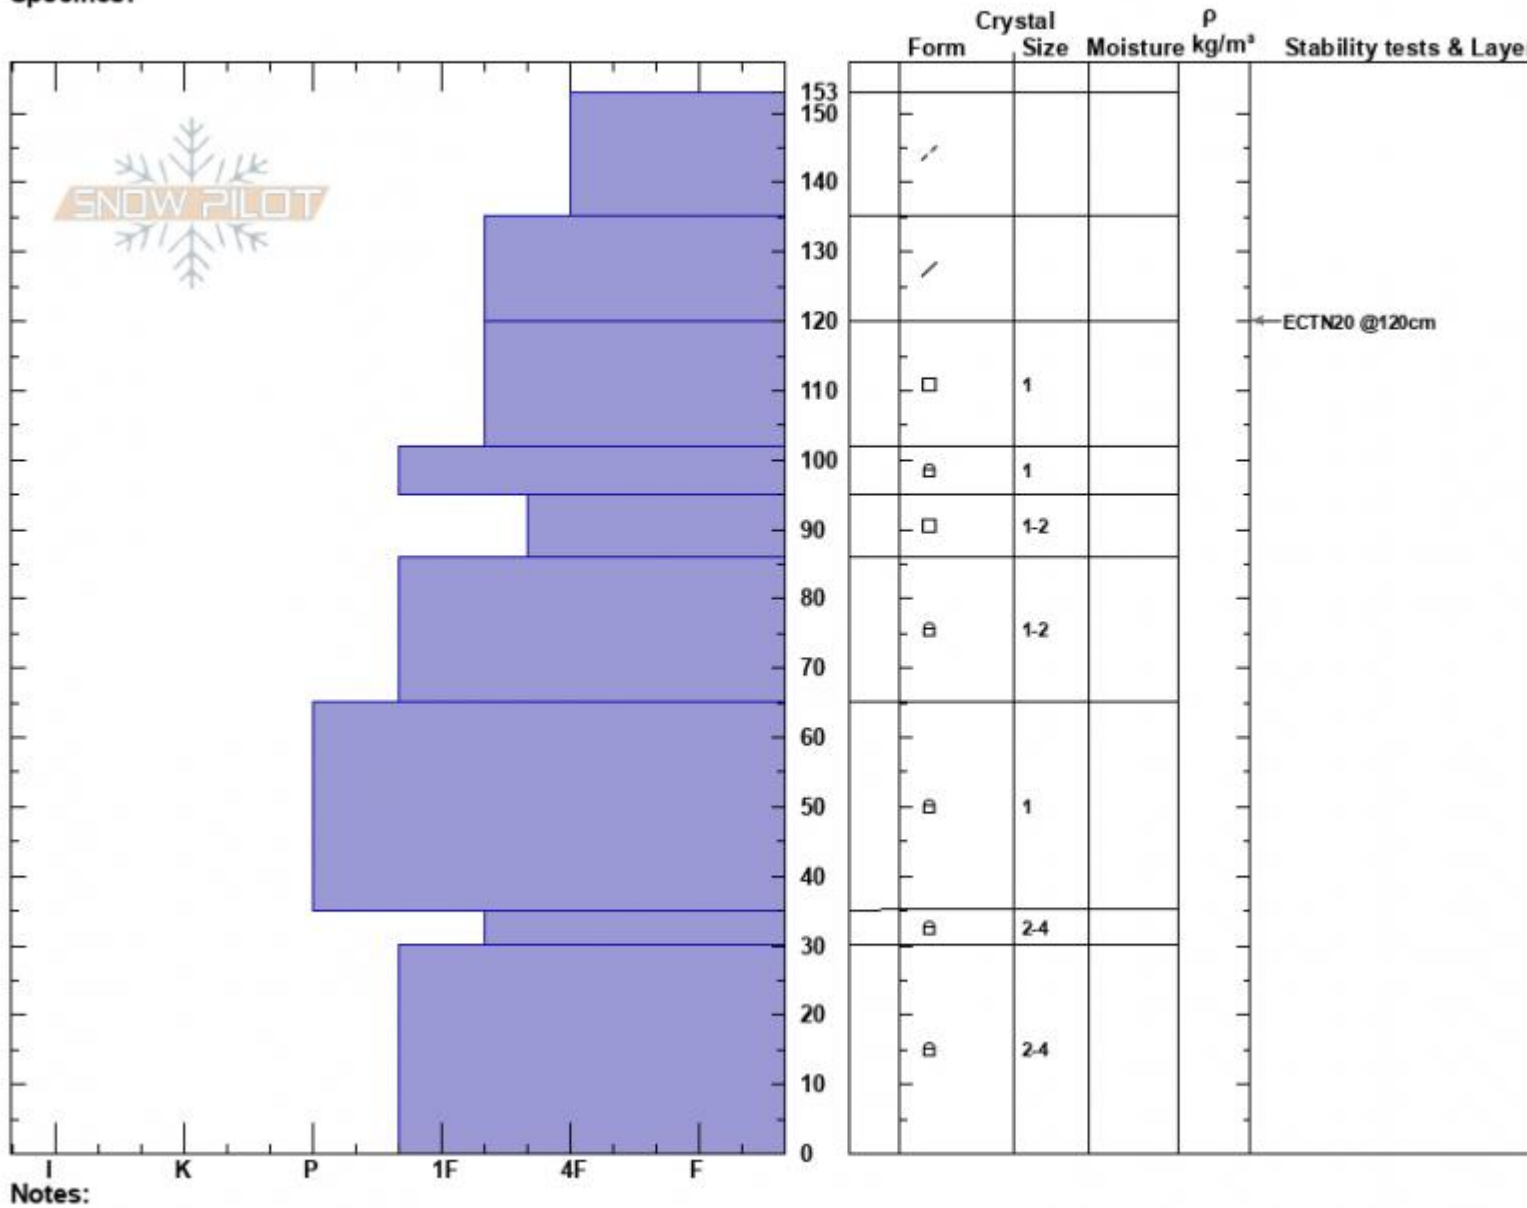

Jones Creek Rib  
 Bridger Range  
 MT  
 Elevation: 8432 ft  
 Aspect: 247°  
 Specifics:

Haylee Darby  
 02/25/2025 - 11:50pm  
 Co-ord: 45.82384N, -110.93298W  
 Slope Angle: 27°  
 Wind Loading:

Stability:  
 Air Temperature:  
 Sky Cover: BKN  
 Precipitation: NO  
 Wind: W Moderate

HS:153 Layer Notes:

Notes:  
 Advisory Region  
 Bridger Range  
 Longitude  
 -110.95W  
 Latitude  
 45.85N  
 Bridger Range, 2025-02-25