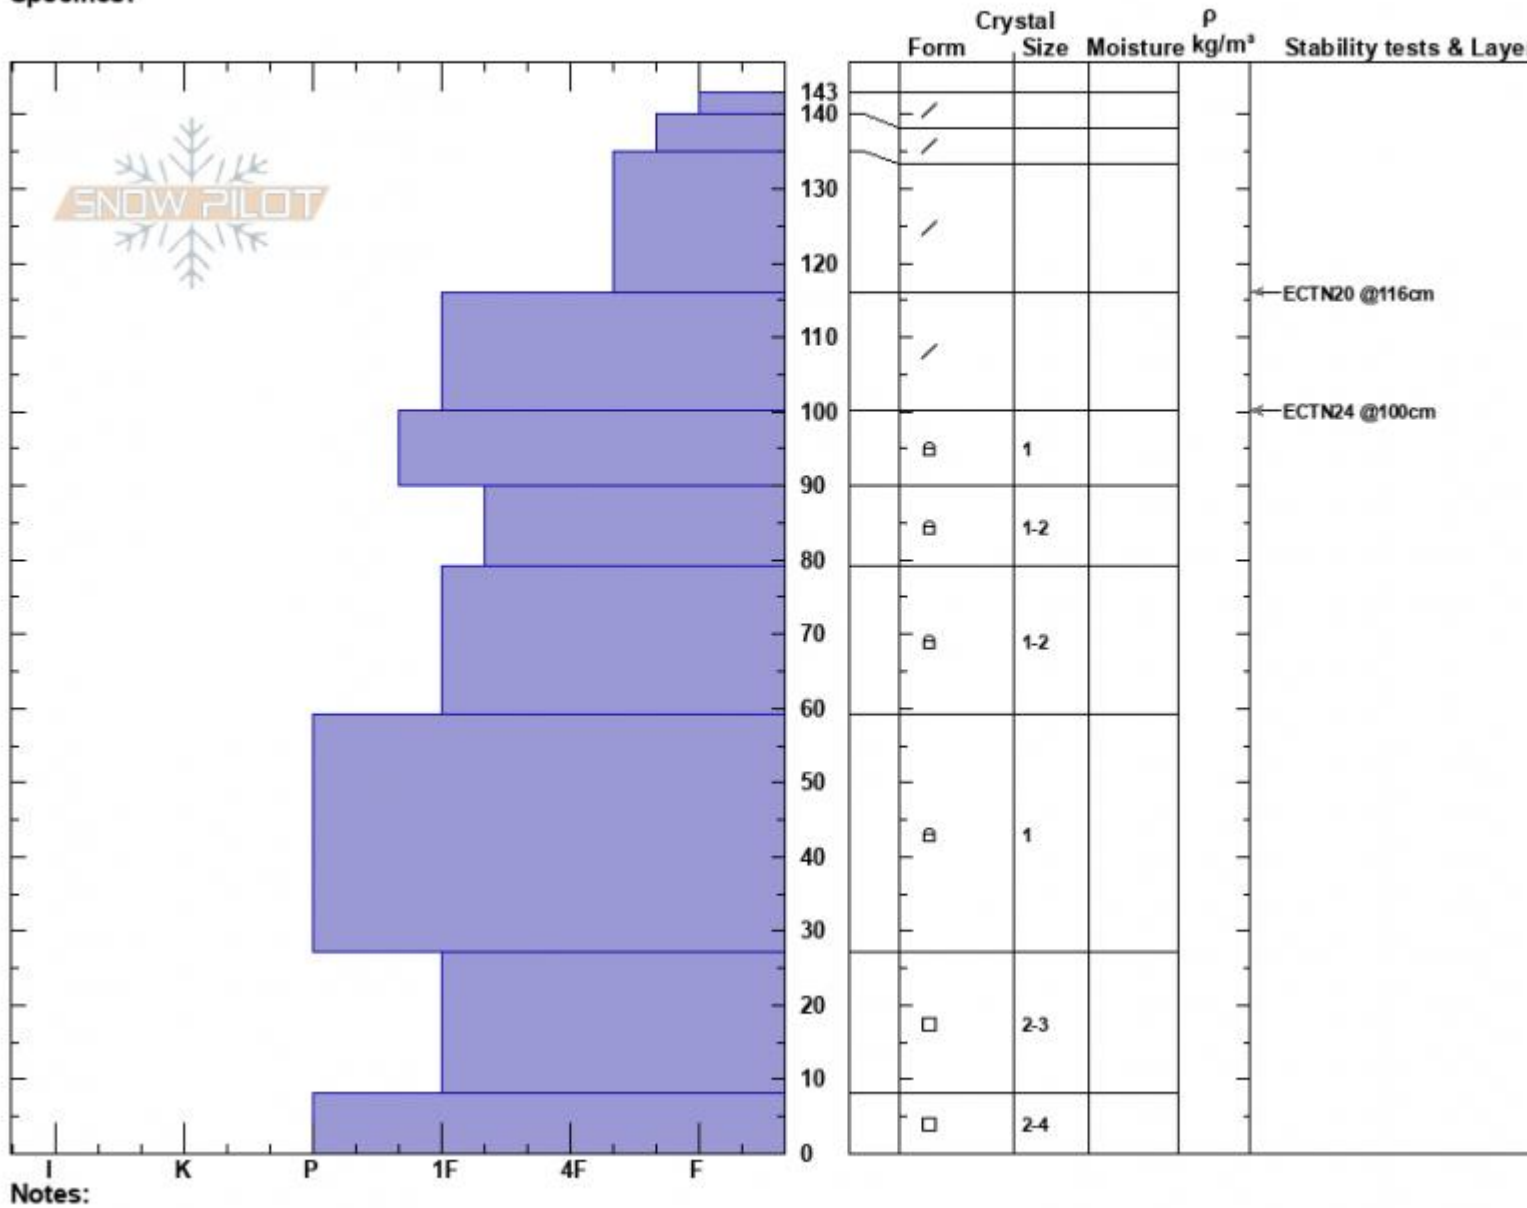

Lower Jones Creek  
 Bridger Range  
 MT  
 Elevation: 7130 ft  
 Aspect: 330°  
 Specifics:

Haylee Darby  
 02/25/2025 - 12:30pm  
 Co-ord: 45.82513N, -110.94132W  
 Slope Angle: 33°  
 Wind Loading: no

Stability:  
 Air Temperature:  
 Sky Cover: OVC  
 Precipitation: NO  
 Wind: W Calm

HS:143  
 PF:45  
 Layer Notes:

Notes:  
 Advisory Region  
 Bridger Range  
 Longitude  
 -110.95W  
 Latitude  
 45.85N  
 Bridger Range, 2025-02-25