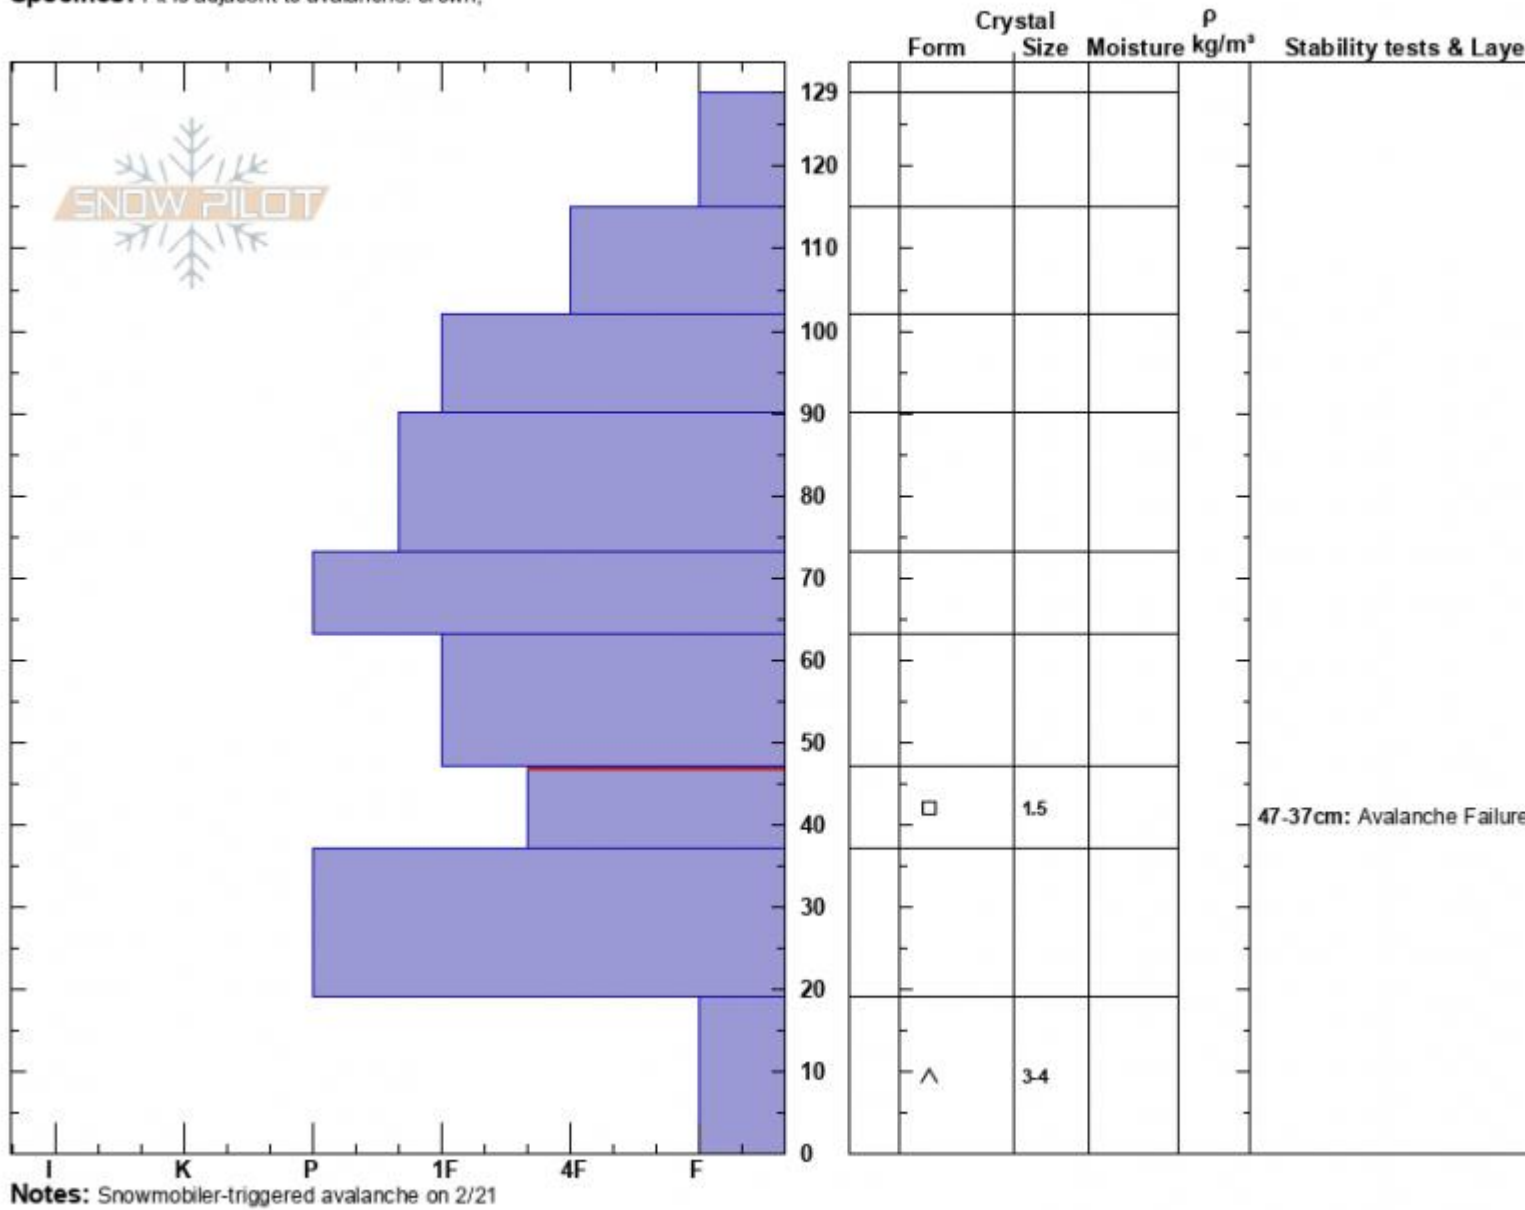

Teepee Basin Avalanche
 Madison Range-S
 MT
 Elevation: 9300 ft
 Aspect: 60°
 Specifics: Pit is adjacent to avalanche: crown;

Dave Zinn
 02/23/2025 - 11:30am
 Co-ord: 44.90808N, -111.19182W
 Slope Angle: 38°
 Wind Loading: no

Stability: Fair
 Air Temperature:
 Sky Cover: OVC
 Precipitation: S-1
 Wind: Calm

HS:129
 PF:75
 Layer Notes:
 47-37cm: Avalanche Failure
 47-37cm: Problematic layer

Advisory Region
 Southern Madison
 Longitude
 -111.19W
 Latitude
 44.90N
 Southern Madison, 2025-02-23