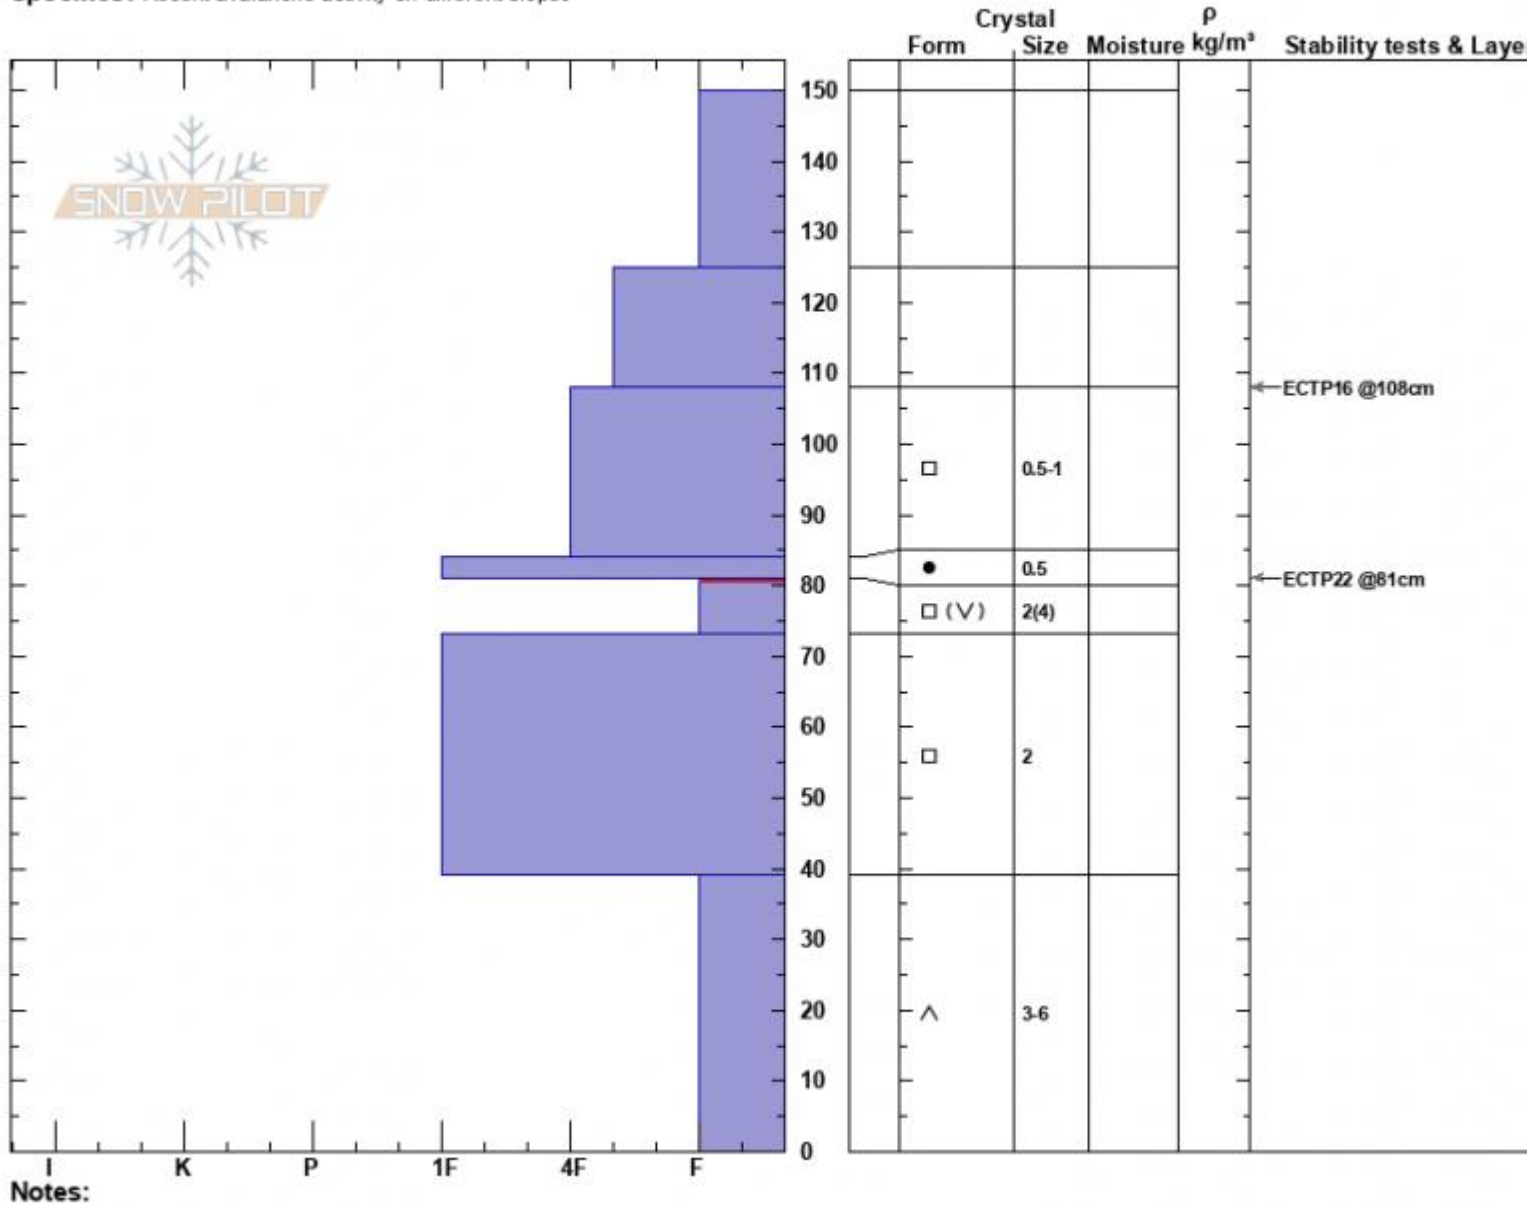

Chabots Corner
 Lionhead Range
 MT
 Elevation: 8610 ft
 Aspect: 90°
 Specifics: Recent avalanche activity on different slopes

Dave Zinn
 02/19/2025 - 10:45am
 Co-ord: 44.72602N, -111.31548W
 Slope Angle: 20°
 Wind Loading: no

Stability: Poor
 Air Temperature:
 Sky Cover: OVC
 Precipitation: S-1
 Wind: S Light Breeze

HS:150 Layer Notes:
 PF:80 81-73cm:Problematic layer

Advisory Region
 Lionhead Range
 Longitude
 -111.32W
 Latitude
 44.73N
 Lionhead Range, 2025-02-19