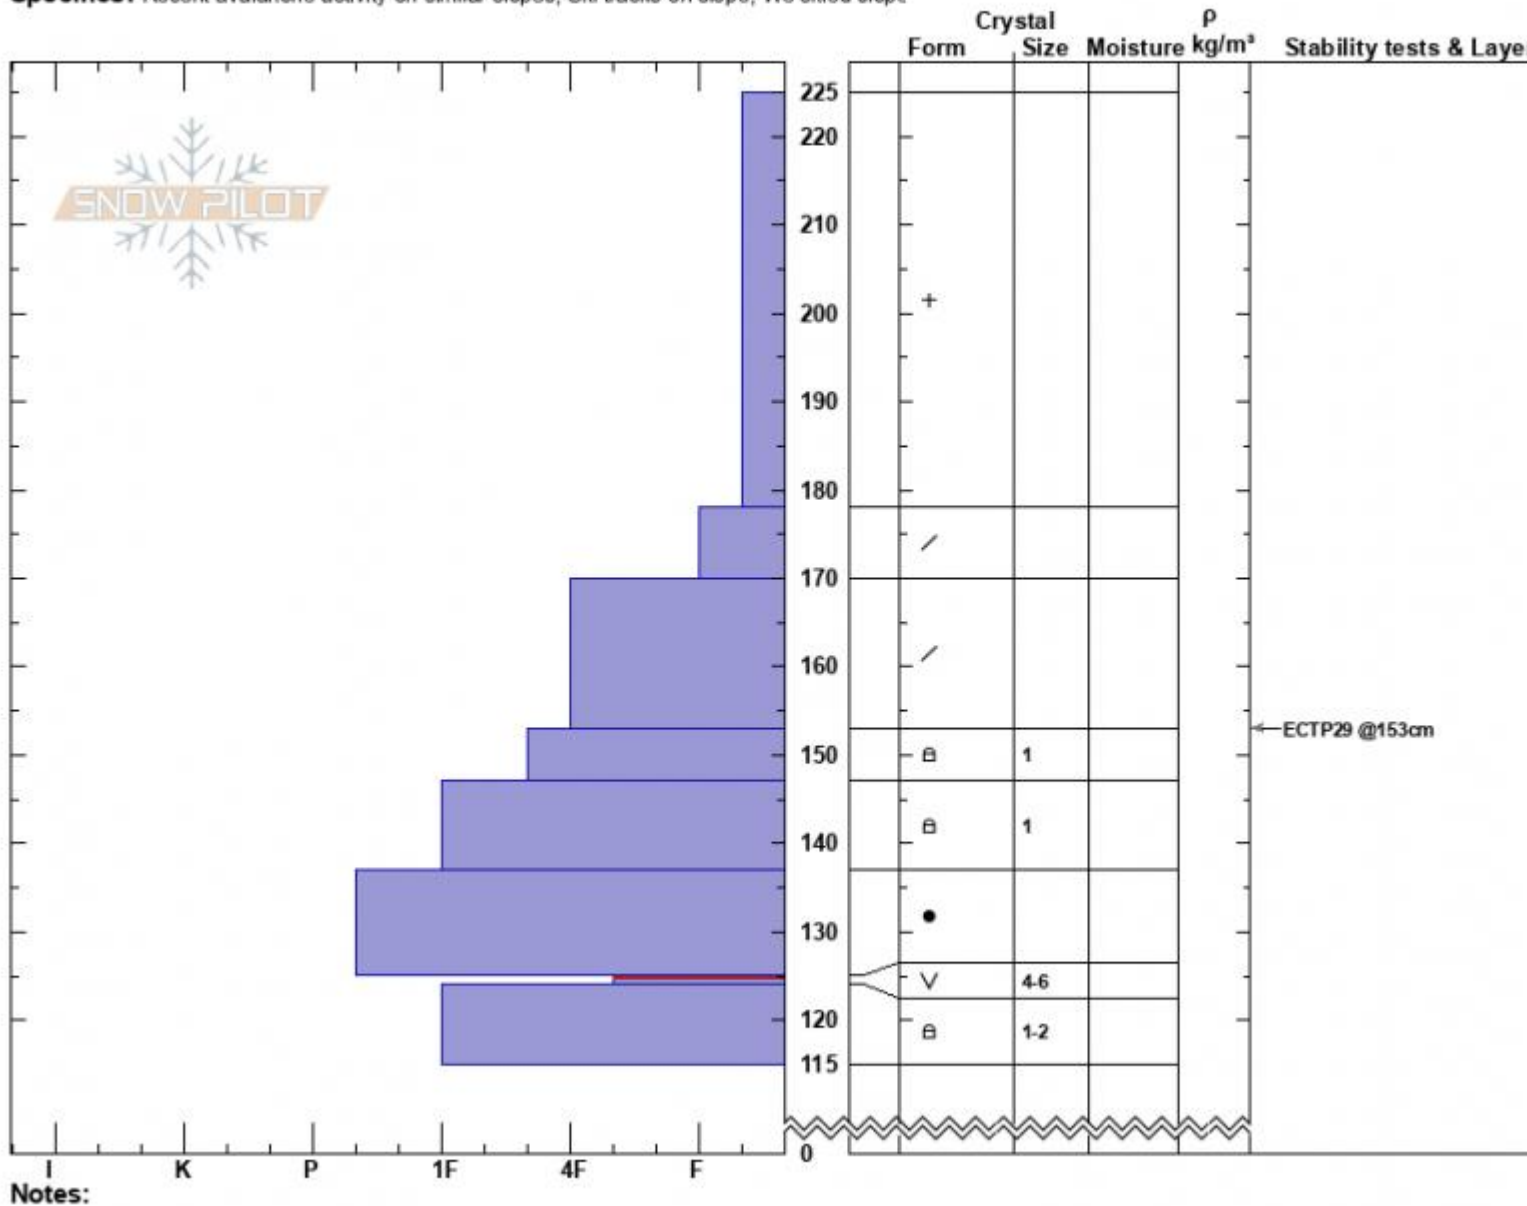

Bear Spankys  
 Madison Range-N  
 MT  
 Elevation: 9150 ft  
 Aspect: 80°

Dave Zinn  
 02/16/2025 - 12:30pm  
 Co-ord: 45.32419N, -111.38117W  
 Slope Angle: 22°  
 Wind Loading: no

Stability: Good  
 Air Temperature:  
 Sky Cover: OVC  
 Precipitation: S1  
 Wind: Calm

HS:225  
 PF:75  
 Layer Notes: 125-124cm: Problematic layer

Specifics: Recent avalanche activity on similar slopes; Ski tracks on slope; We skied slope

Advisory Region  
 Northern Madison  
 Longitude  
 -111.38W  
 Latitude  
 45.35N  
 Northern Madison, 2025-02-16