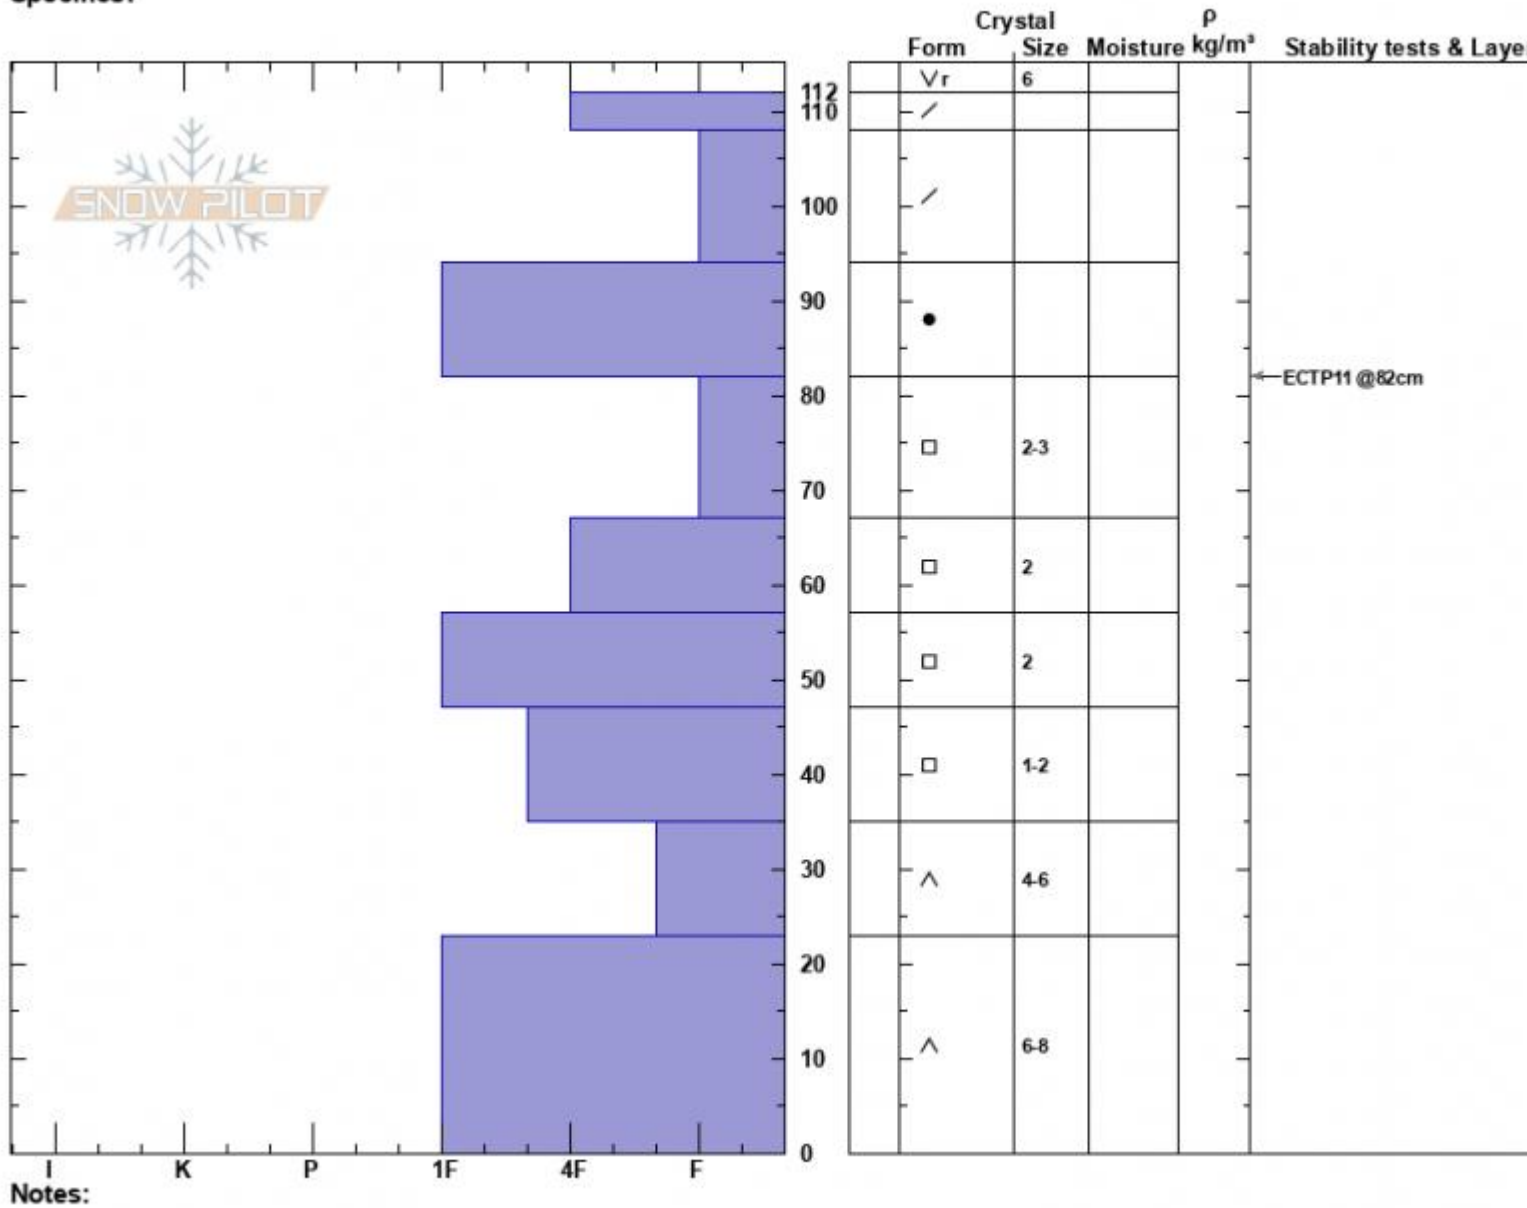

Sunlight Basin  
 Madison Range-S  
 MT  
 Elevation: 9482 ft  
 Aspect: 110°  
 Specifics:

Haylee Darby  
 02/21/2025 - 11:00am  
 Co-ord: 44.97509N, -111.31389W  
 Slope Angle: 27°  
 Wind Loading: no

Stability:  
 Air Temperature:  
 Sky Cover: CLR  
 Precipitation: NO  
 Wind: S Light Breeze

HS:112  
 PF:90  
 Layer Notes:

Advisory Region  
 Southern Madison  
 Longitude  
 -111.27W  
 Latitude  
 45.06N  
 Southern Madison, 2025-02-21