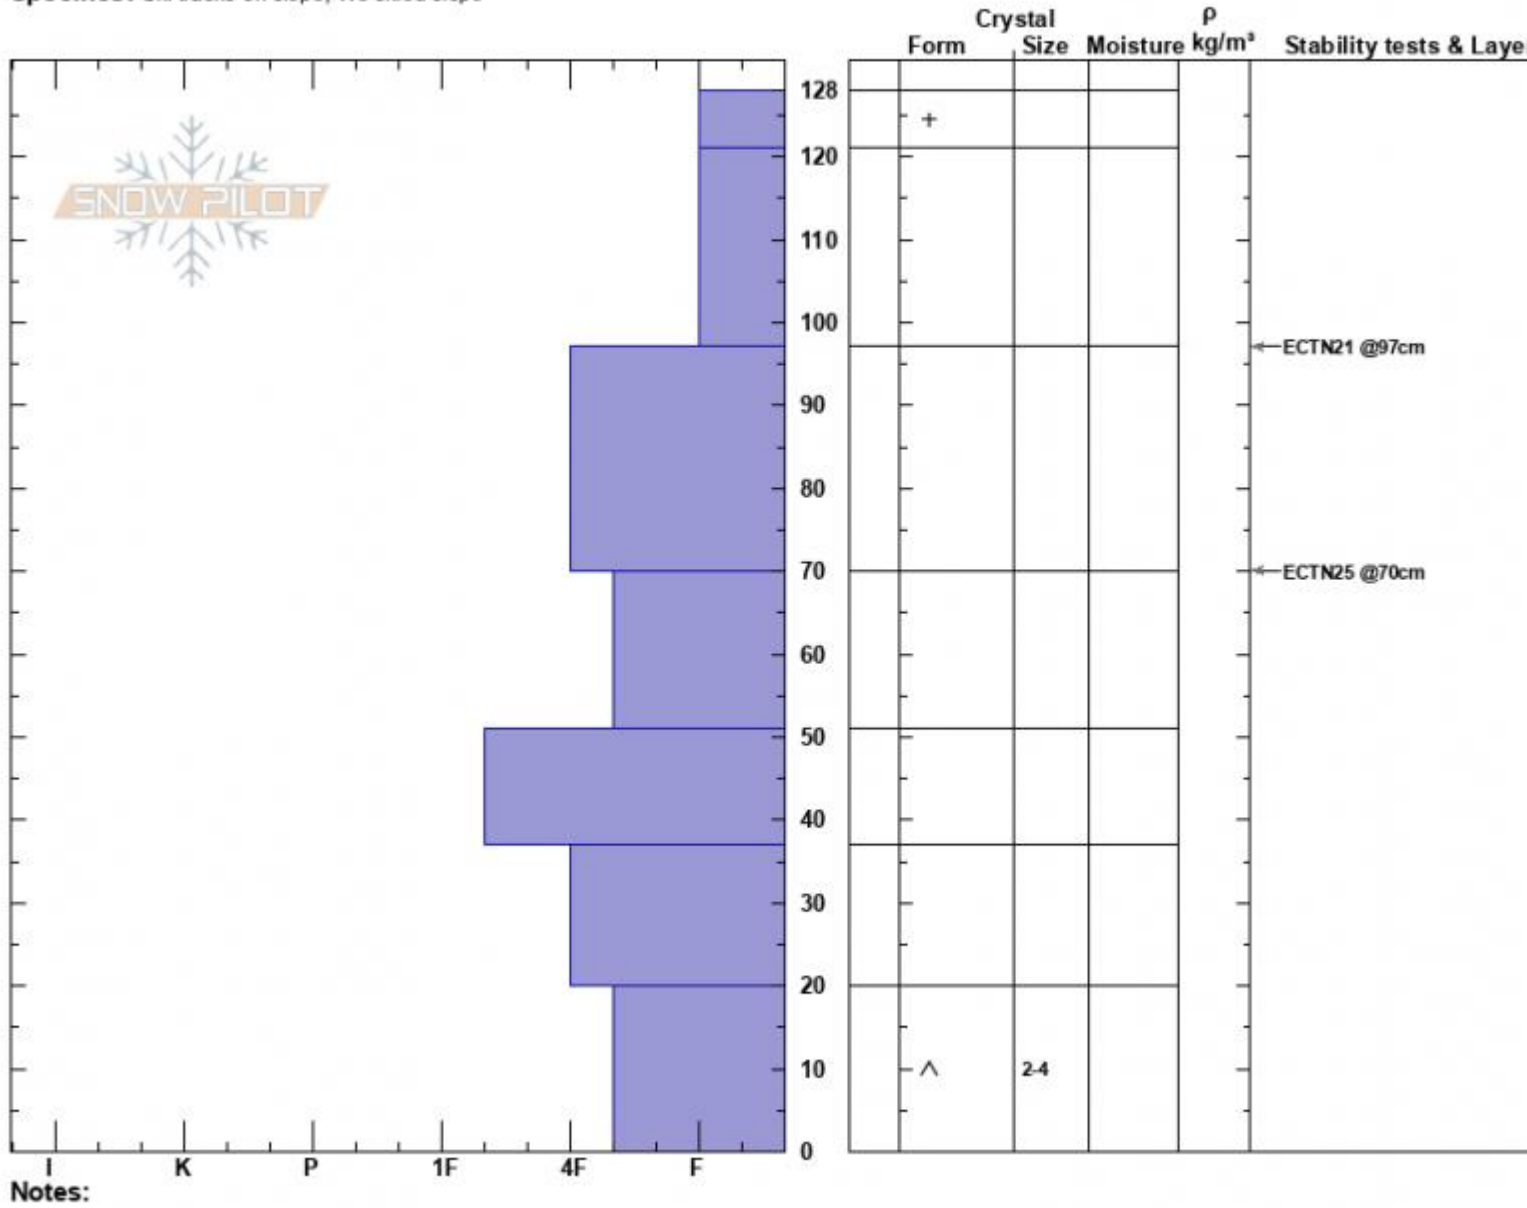

Bacon Rind
 Madison Range-S
 MT
 Elevation: 8800 ft
 Aspect: 110°
 Specifics: Ski tracks on slope; We skied slope

Ian Hoyer
 02/19/2025 - 12:00pm
 Co-ord: 44.95961N, -111.09928W
 Slope Angle: 24°
 Wind Loading: no

Stability: Good
 Air Temperature:
 Sky Cover: OVC
 Precipitation: NO
 Wind: Calm

HS:128 **Layer Notes:**
 20-0cm: Problematic layer

Advisory Region
 Southern Madison
 Longitude
 -111.10W
 Latitude
 44.96N
 Southern Madison, 2025-02-19