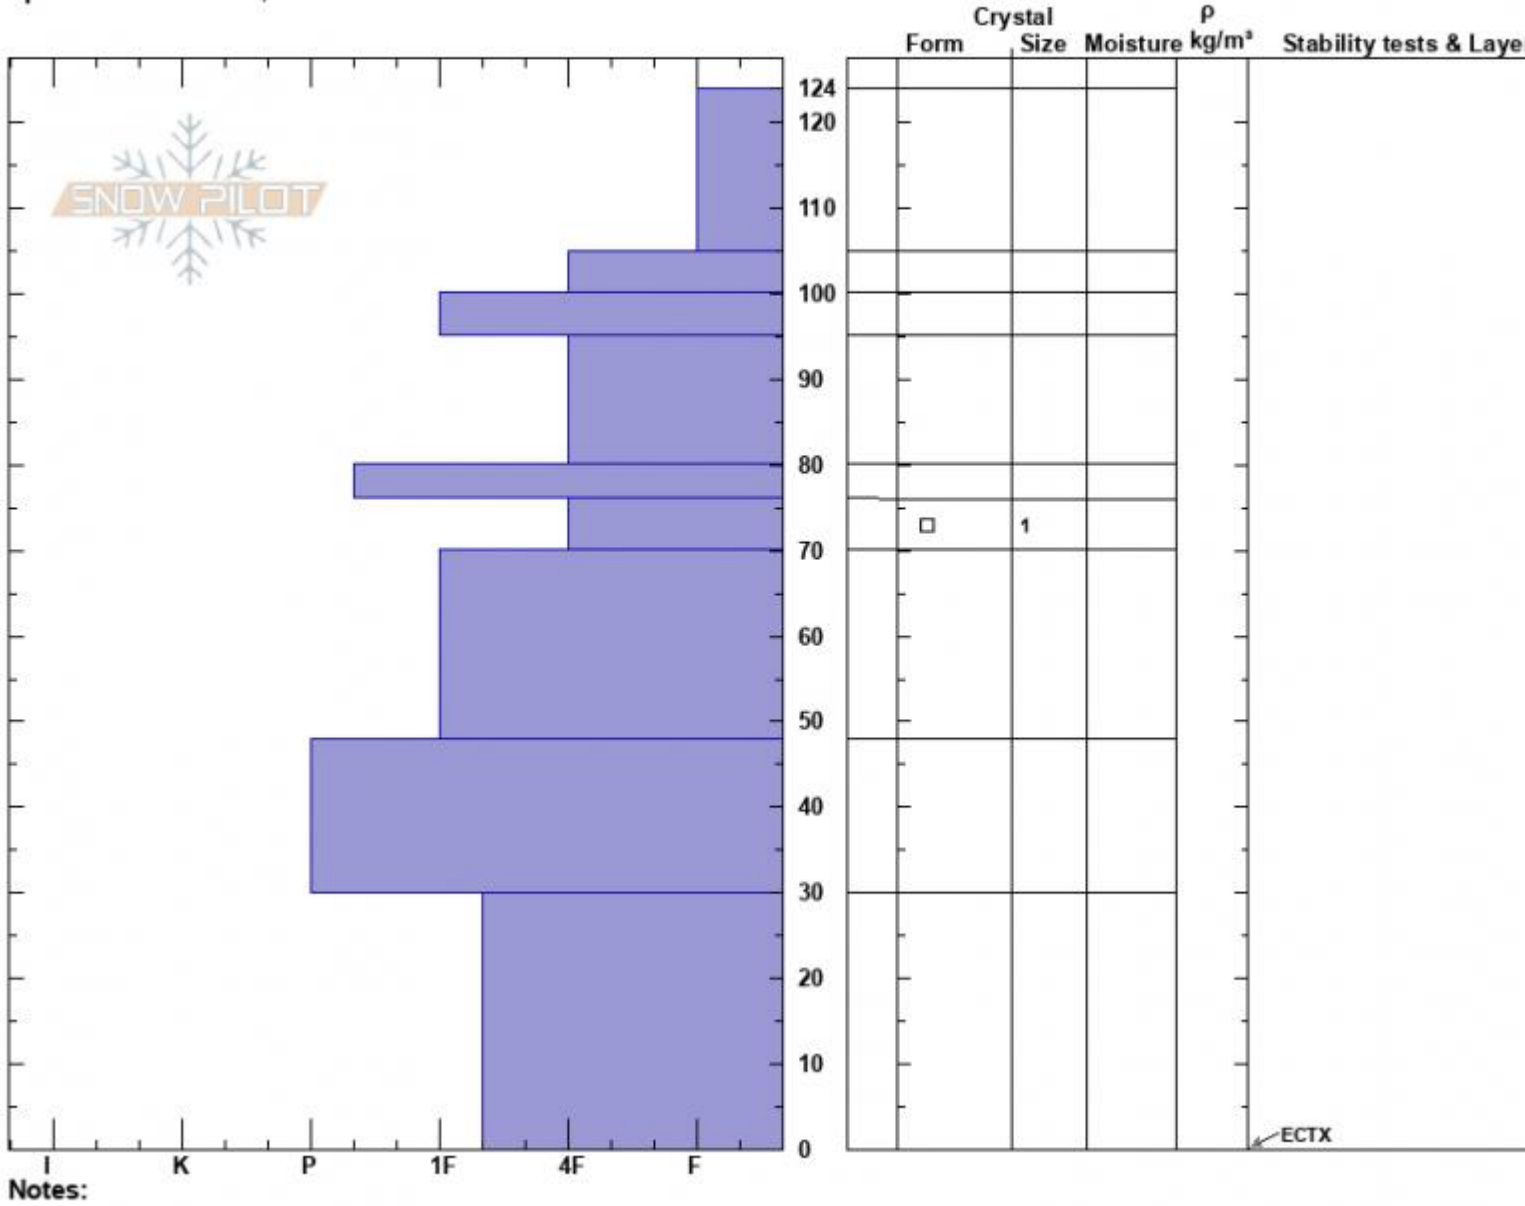

Gallatin Canyon
 Madison Range-N
 MT
 Elevation: 7846 ft
 Aspect: 114°
 Specifics: We skied slope

Mark Staples
 02/16/2025 - 11:20am
 Co-ord: 45.32816N, -111.20183W
 Slope Angle: 20°
 Wind Loading: no

Stability: Very Good
 Air Temperature:
 Sky Cover: OVC
 Precipitation: S1
 Wind: S Light Breeze

HS:124
 Layer Notes:
 76-70cm: Problematic layer

Advisory Region
 Northern Madison
 Longitude
 -111.41W

Latitude

45.30N

Northern Madison, 2025-02-16