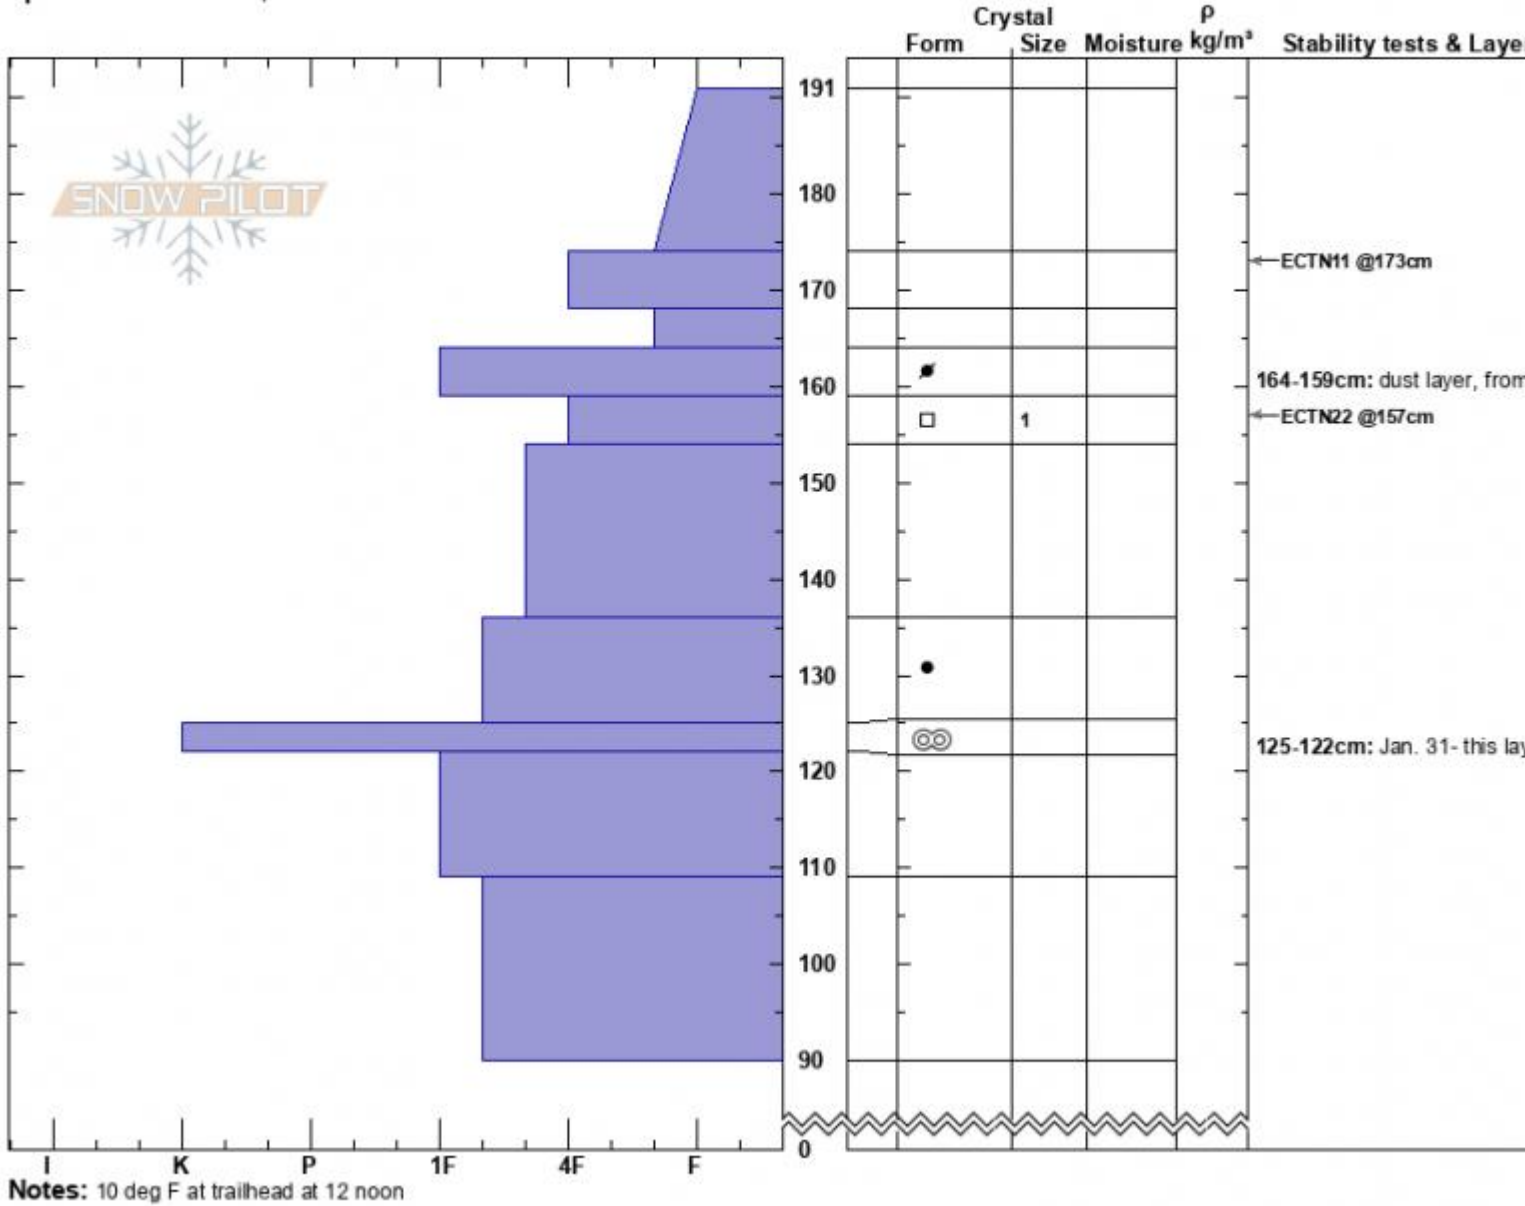

north of Cooke City
 Beartooths
 MT
 Elevation: 9300 ft
 Aspect: 110°
 Specifics: We skied slope

Beau Fredlund
 02/10/2025 - 11:00am
 Co-ord: 45.01959N, -109.93555E
 Slope Angle: 28°
 Wind Loading:

Stability:
 Air Temperature:
 Sky Cover: SCT
 Precipitation:
 Wind: W Light Breeze

HS:191 **Layer Notes:**
 168-164cm: Problematic layer
 164-159cm: dust layer, from Feb.
 125-122cm: Jan. 31- this layer bu

Advisory Region
 Cooke City
 Longitude
 -109.94W
 Latitude
 45.03N
 Cooke City, 2025-02-14