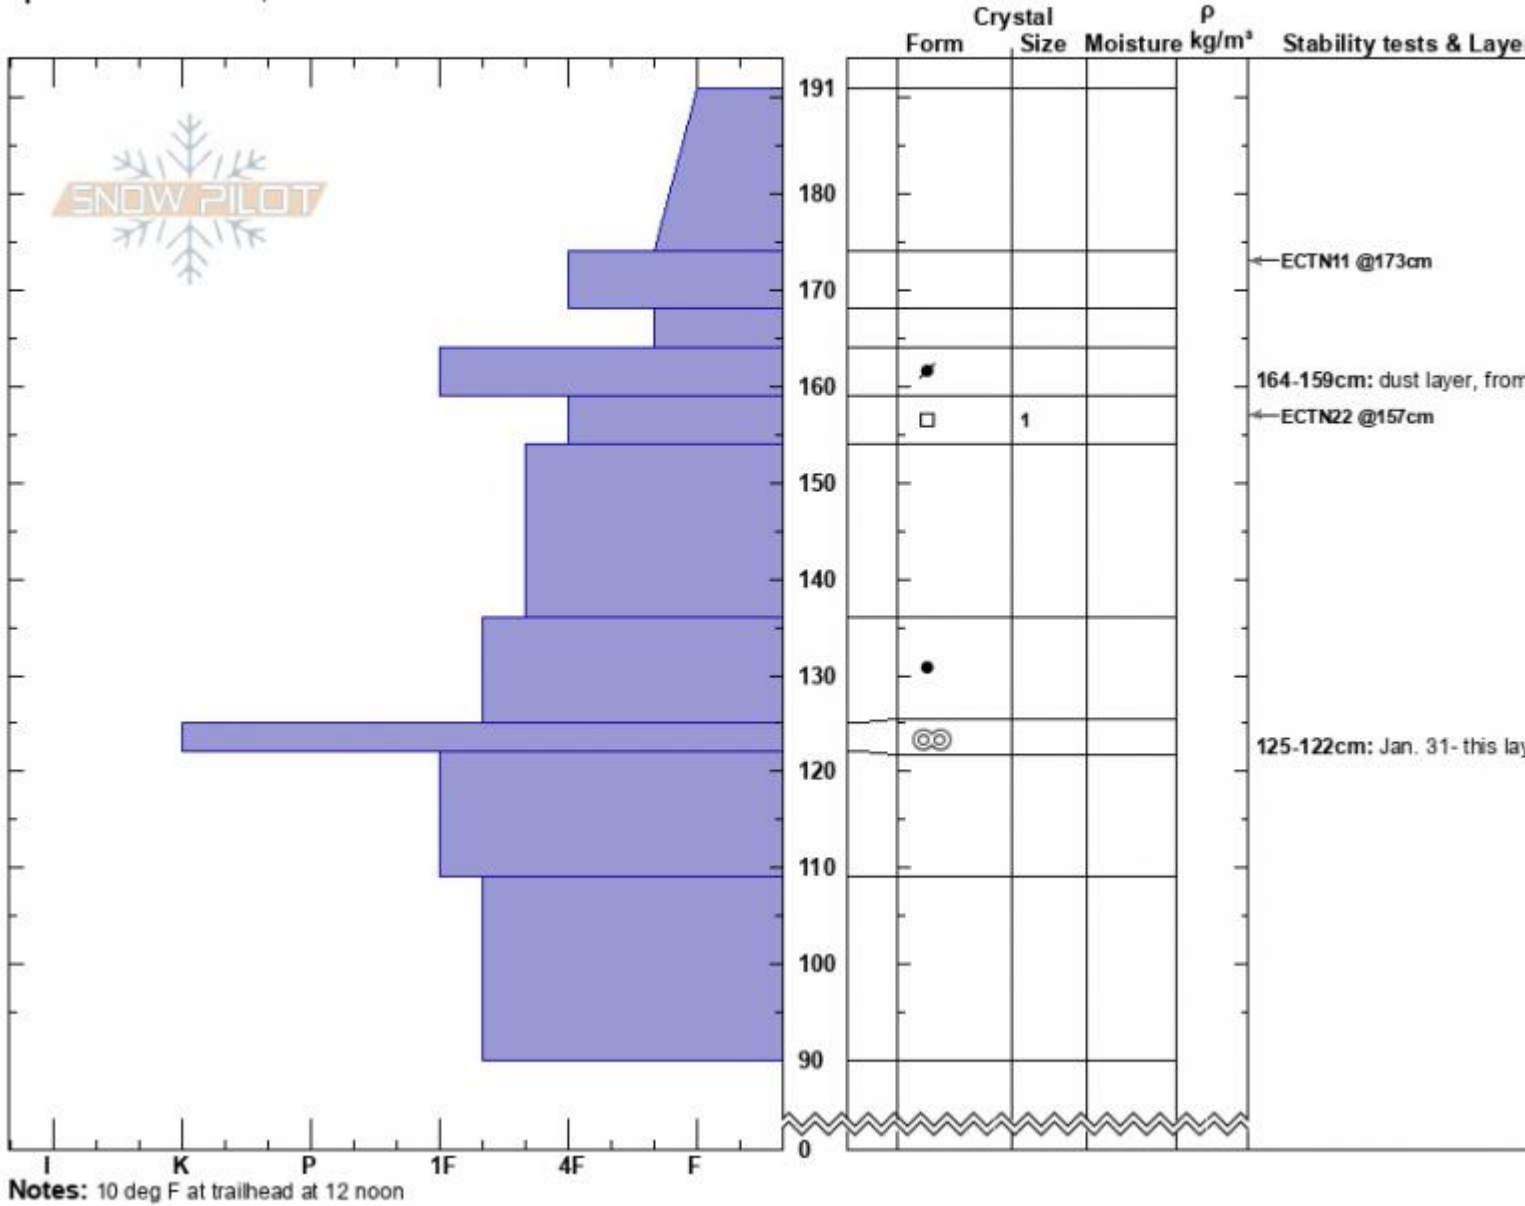

north of Cooke City
 Beartooths
 MT
Elevation: 9300 ft
Aspect: 110°
Specifics: We skied slope

Beau Fredlund
 02/10/2025 - 11:00am
Co-ord: 45.01959N, -109.93555E
Slope Angle: 28°
Wind Loading:

Stability:
Air Temperature:
Sky Cover: SCT
Precipitation:
Wind: W Light Breeze

HS: 191
Layer Notes:
 168-164cm: Problematic layer
 164-159cm: dust layer, from Feb.
 125-122cm: Jan. 31- this layer bu

Advisory Region
 Cooke City
 Longitude
 -109.94W
 Latitude
 45.03N
 Cooke City, 2025-02-14