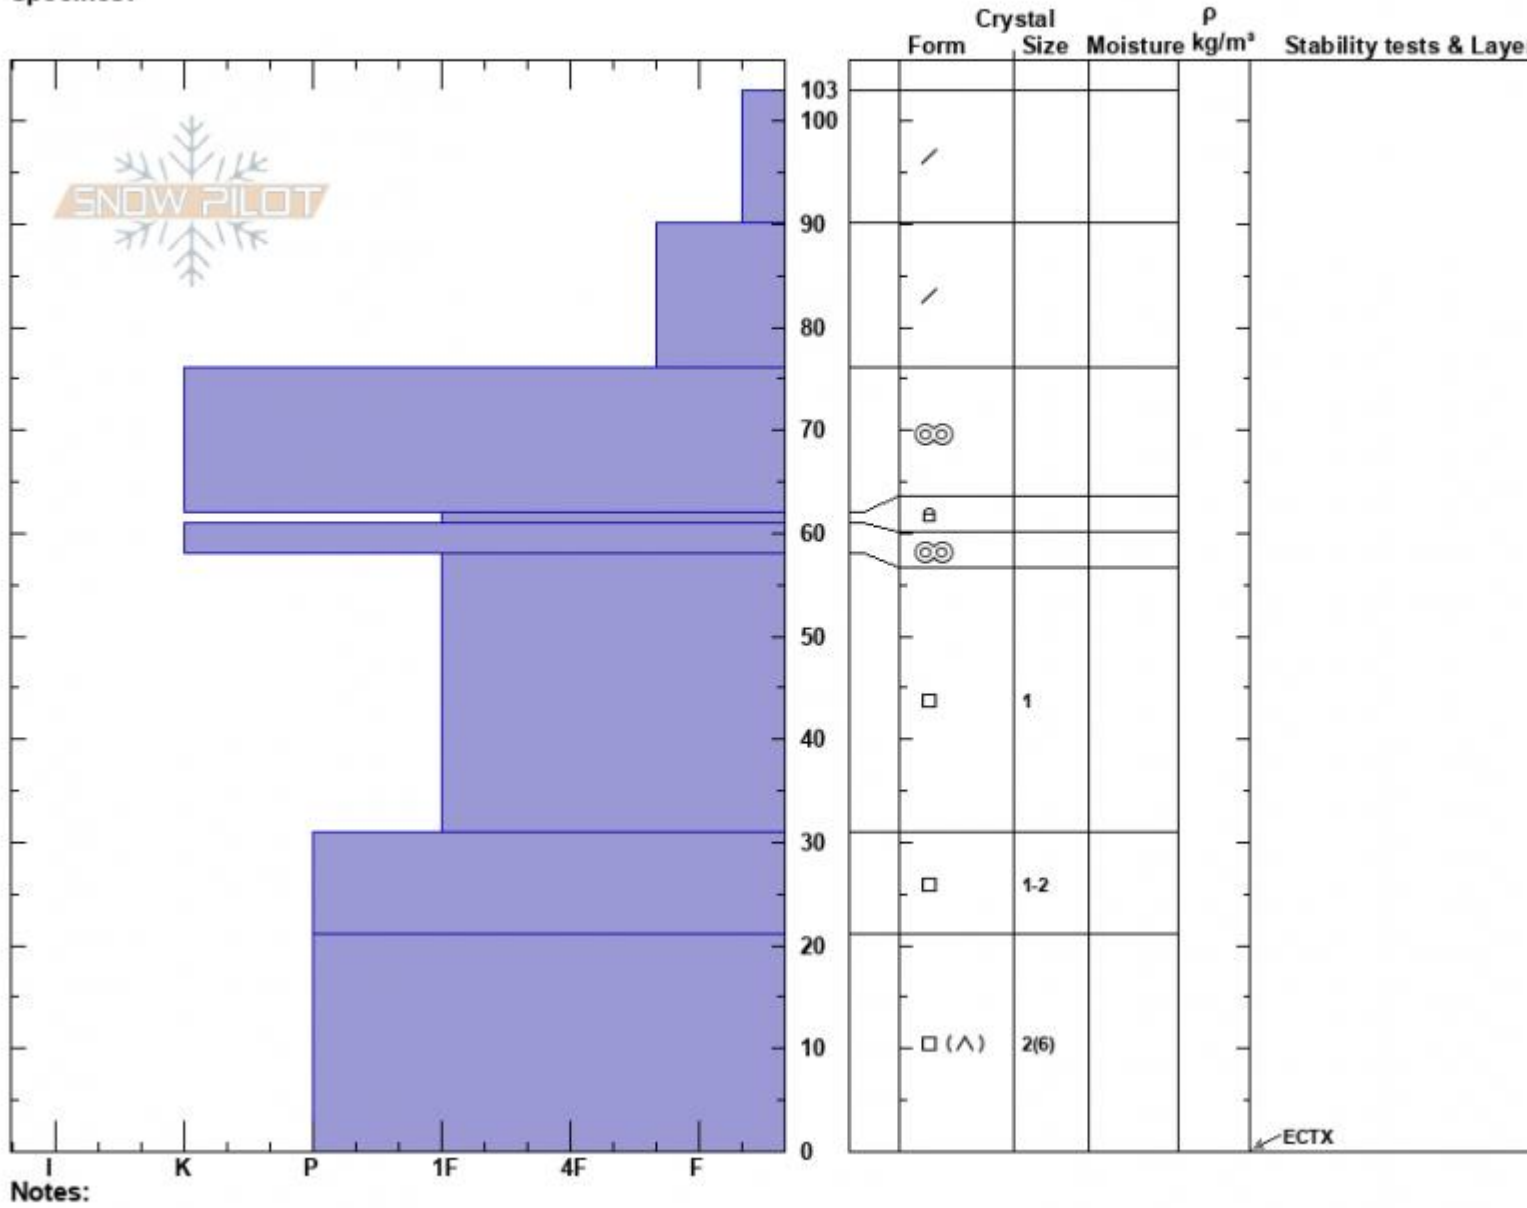

Deer Creek S Face
 Madison Range-N
 MT
 Elevation: 7680 ft
 Aspect: 180°
 Specifics:

Haylee Darby
 02/10/2025 - 12:00pm
 Co-ord: 45.31672N, -111.22061W
 Slope Angle: 25°
 Wind Loading: no

Stability:
 Air Temperature:
 Sky Cover: SCT
 Precipitation: NO
 Wind:

HS:103
 PF:50
 Layer Notes:

Advisory Region
 Northern Madison
 Longitude
 -111.21W

Latitude

45.30N

Northern Madison, 2025-02-10