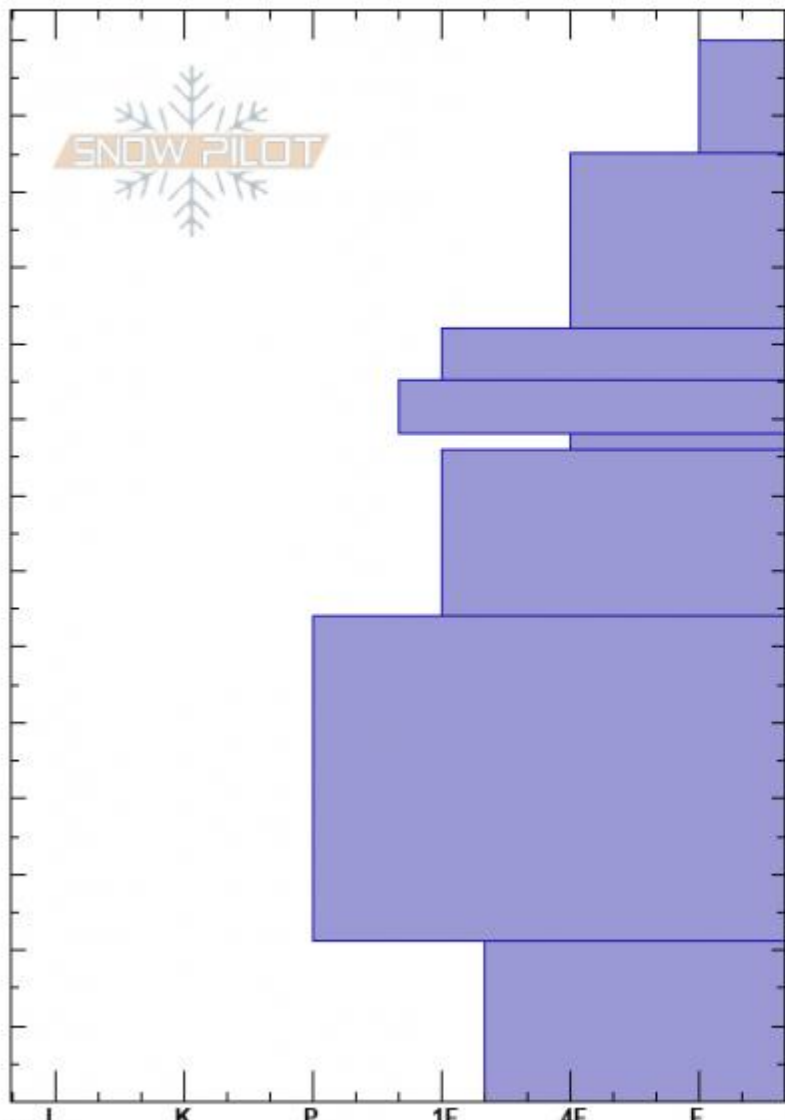

Deer Creek NE Face
 Madison Range-N
 MT
 Elevation: 8200 ft
 Aspect: 70°
 Specifics:

Haylee Darby
 02/10/2025 - 1:00pm
 Co-ord: 45.31479N, -111.22955W
 Slope Angle: 20°
 Wind Loading:

Stability:
 Air Temperature:
 Sky Cover: FEW
 Precipitation: NO
 Wind: Calm

HS:140 Layer Notes:

Form	Crystal Size	Moisture	ρ kg/m ³	Stability tests & Layer
/				
/				
•				
⊠				
⊠ (V)	1-2(6)			← ECTP28 @88cm
⊠	1			
⊠	1-2			
⊠	3-4			

Notes:

Advisory Region
 Northern Madison
 Longitude
 -111.26W

Latitude

45.32N

Northern Madison, 2025-02-10