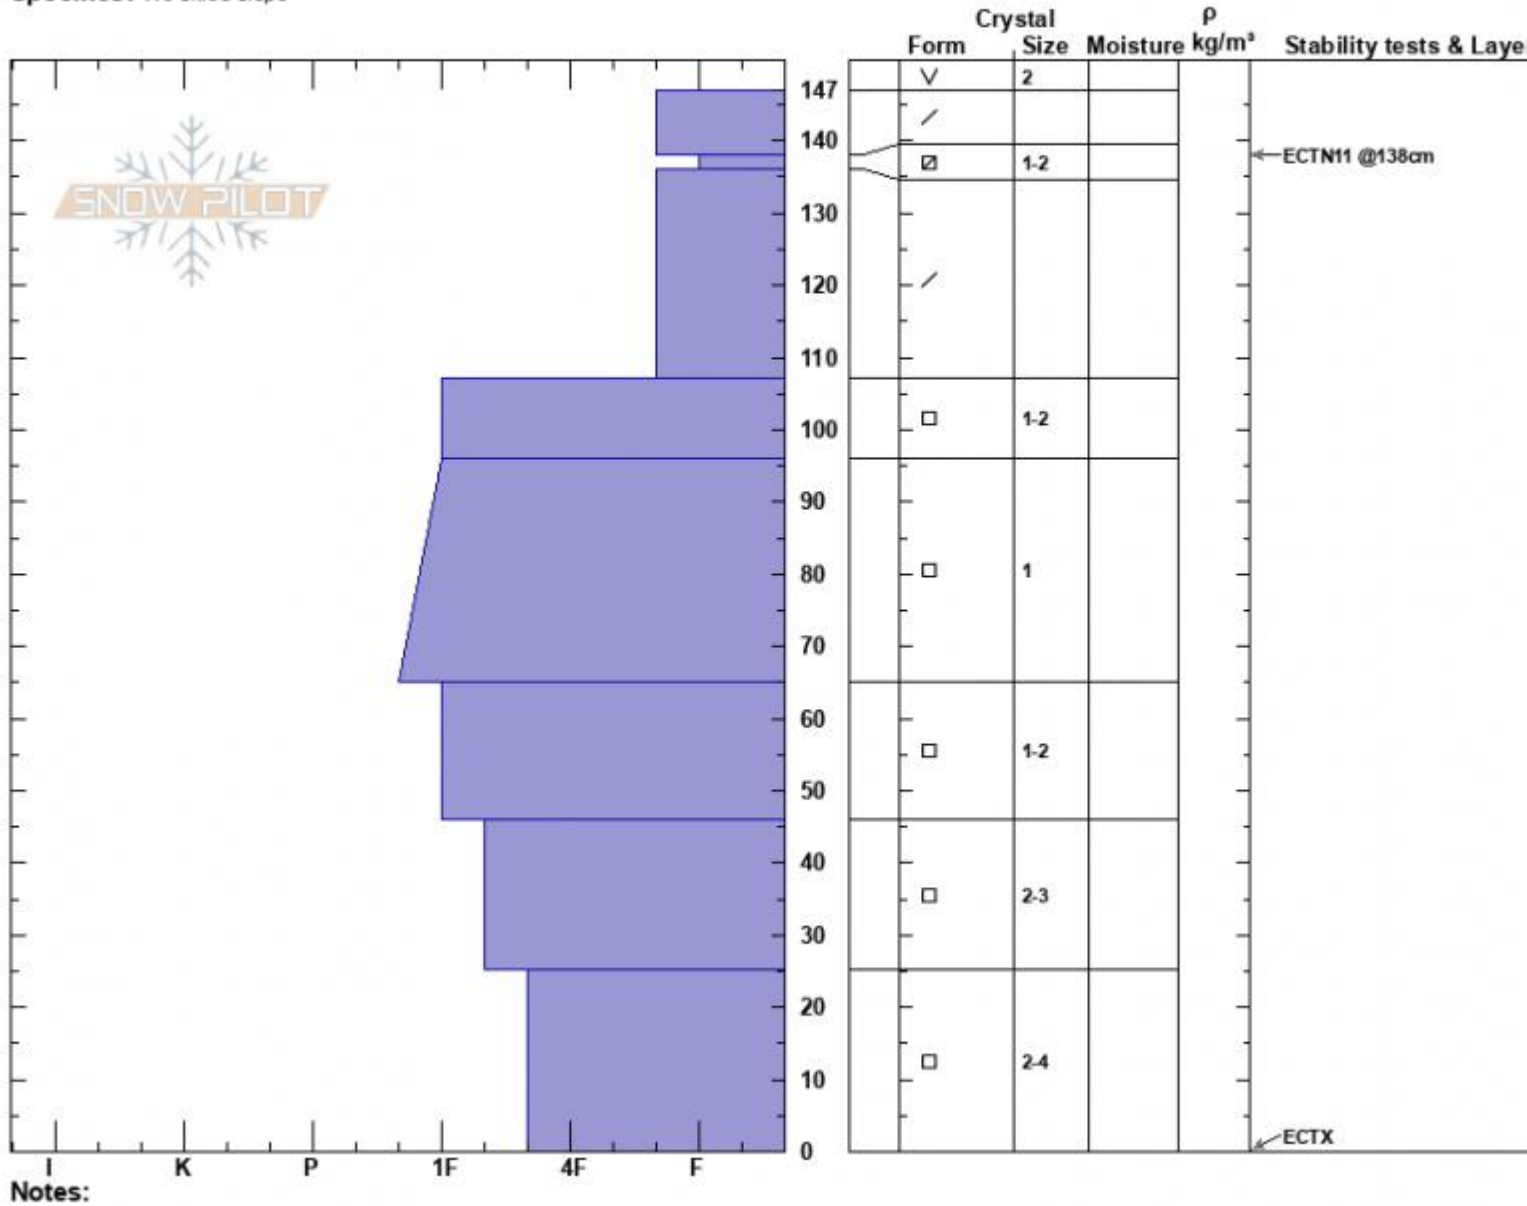

West Woody  
 Cooke City  
 MT  
 Elevation: 9885 ft  
 Aspect: 280°  
 Specifics: We skied slope

Dave Zinn  
 01/27/2025 - 11:00am  
 Co-ord: 44.98302N, -109.92467W  
 Slope Angle: 30°  
 Wind Loading: no

Stability: Good  
 Air Temperature:  
 Sky Cover: CLR  
 Precipitation: NO  
 Wind: N Light Breeze

HS:147  
 PF:50  
 Layer Notes:

Advisory Region  
 Cooke City  
 Longitude  
 -109.92W  
 Latitude  
 44.97N  
 Cooke City, 2025-01-27