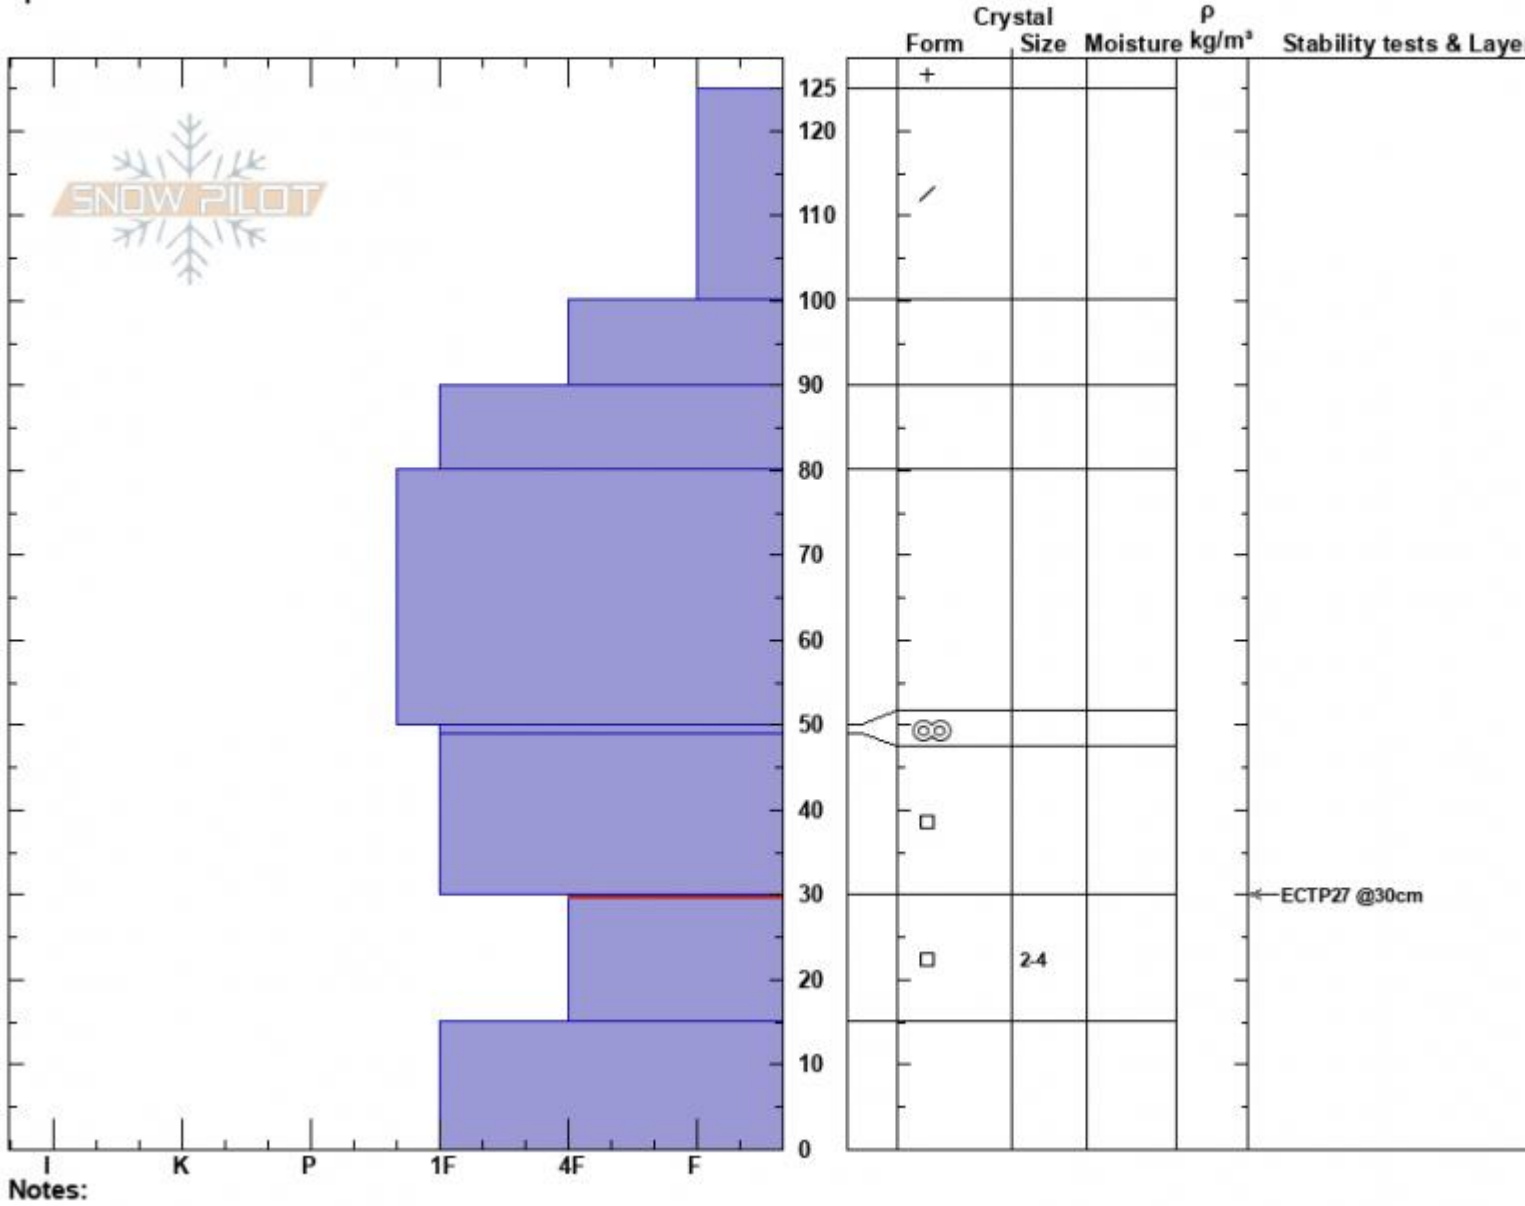

Ski Hill
 Lionhead Range
 MT
 Elevation: 8000 ft
 Aspect: 60°
 Specifics:

Dave Zinn
 01/23/2025 - 1:30pm
 Co-ord: 44.70254N, -111.29600W
 Slope Angle: 30°
 Wind Loading: no

Stability: Fair
 Air Temperature:
 Sky Cover: OVC
 Precipitation: NO
 Wind: NE Light Breeze

HS:125 Layer Notes:
 PF:30 30-15cm:Problematic layer

Notes:
 Advisory Region
 Lionhead Range
 Longitude
 -111.29W
 Latitude
 44.70N
 Lionhead Range, 2025-01-23