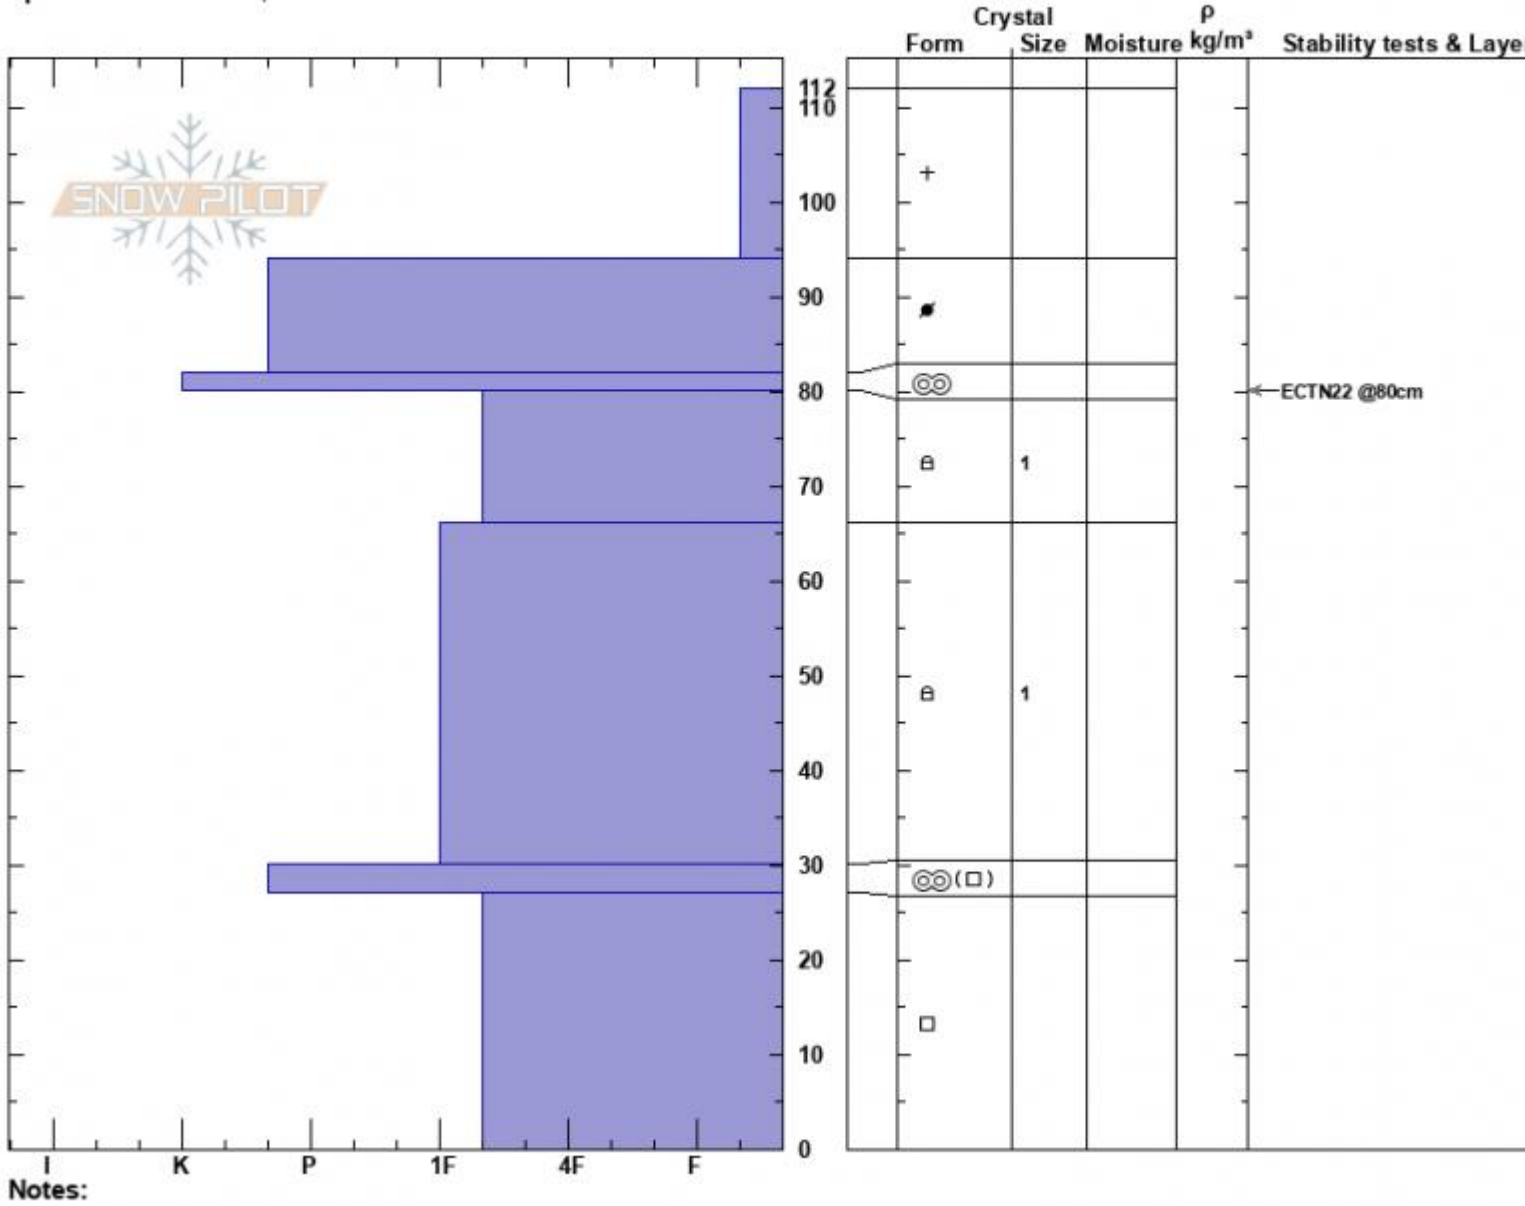

Throne South
 Bridger Range
 MT
 Elevation: 8280 ft
 Aspect: 180°
 Specifics: We skied slope

Dave Zinn
 01/22/2025 - 1:00pm
 Co-ord: 45.88181N, -110.95306W
 Slope Angle: 30°
 Wind Loading: previous

Stability: Good
 Air Temperature:
 Sky Cover: OVC
 Precipitation: S1
 Wind: N Moderate

HS:112 Layer Notes:
 PF:20

Advisory Region
 Bridger Range
 Longitude
 -110.95W
 Latitude
 45.88N
 Bridger Range, 2025-01-22