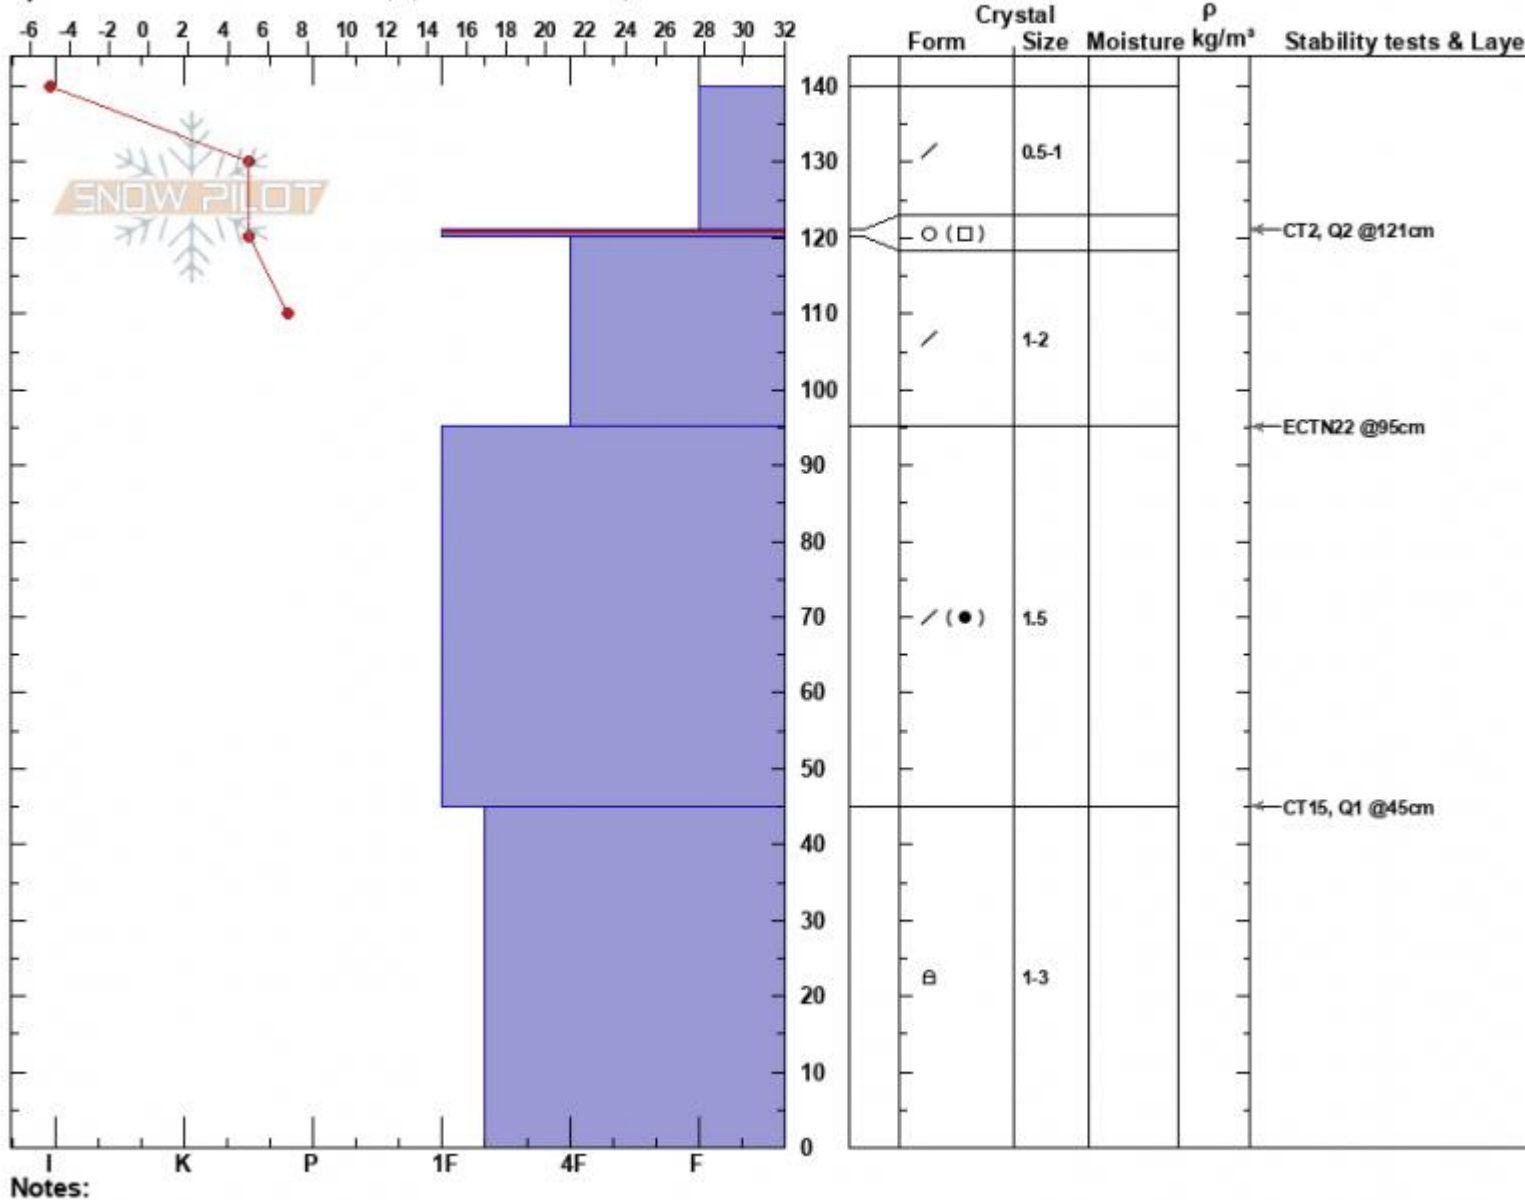

Pit Practice  
 Gallatin Range-N  
 MT  
 Elevation: 6915 ft  
 Aspect: E  
 Specifics: Snowmobile tracks on slope; We snowmobiled slope

Isaac Freeland  
 01/18/2025 - 4:05pm  
 Co-ord: 45.49580N, -111.10465W  
 Slope Angle: 27°  
 Wind Loading: no

Stability: Very Good  
 Air Temperature: -7°F  
 Sky Cover: BKN  
 Precipitation: NO  
 Wind: Light Breeze

HS:140  
 PF:90  
 Layer Notes: 121-120cm: Problematic layer

Notes:  
 Advisory Region  
 Northern Gallatin  
 Longitude  
 -111.11W  
 Latitude  
 45.50N  
 Northern Gallatin, 2025-01-18