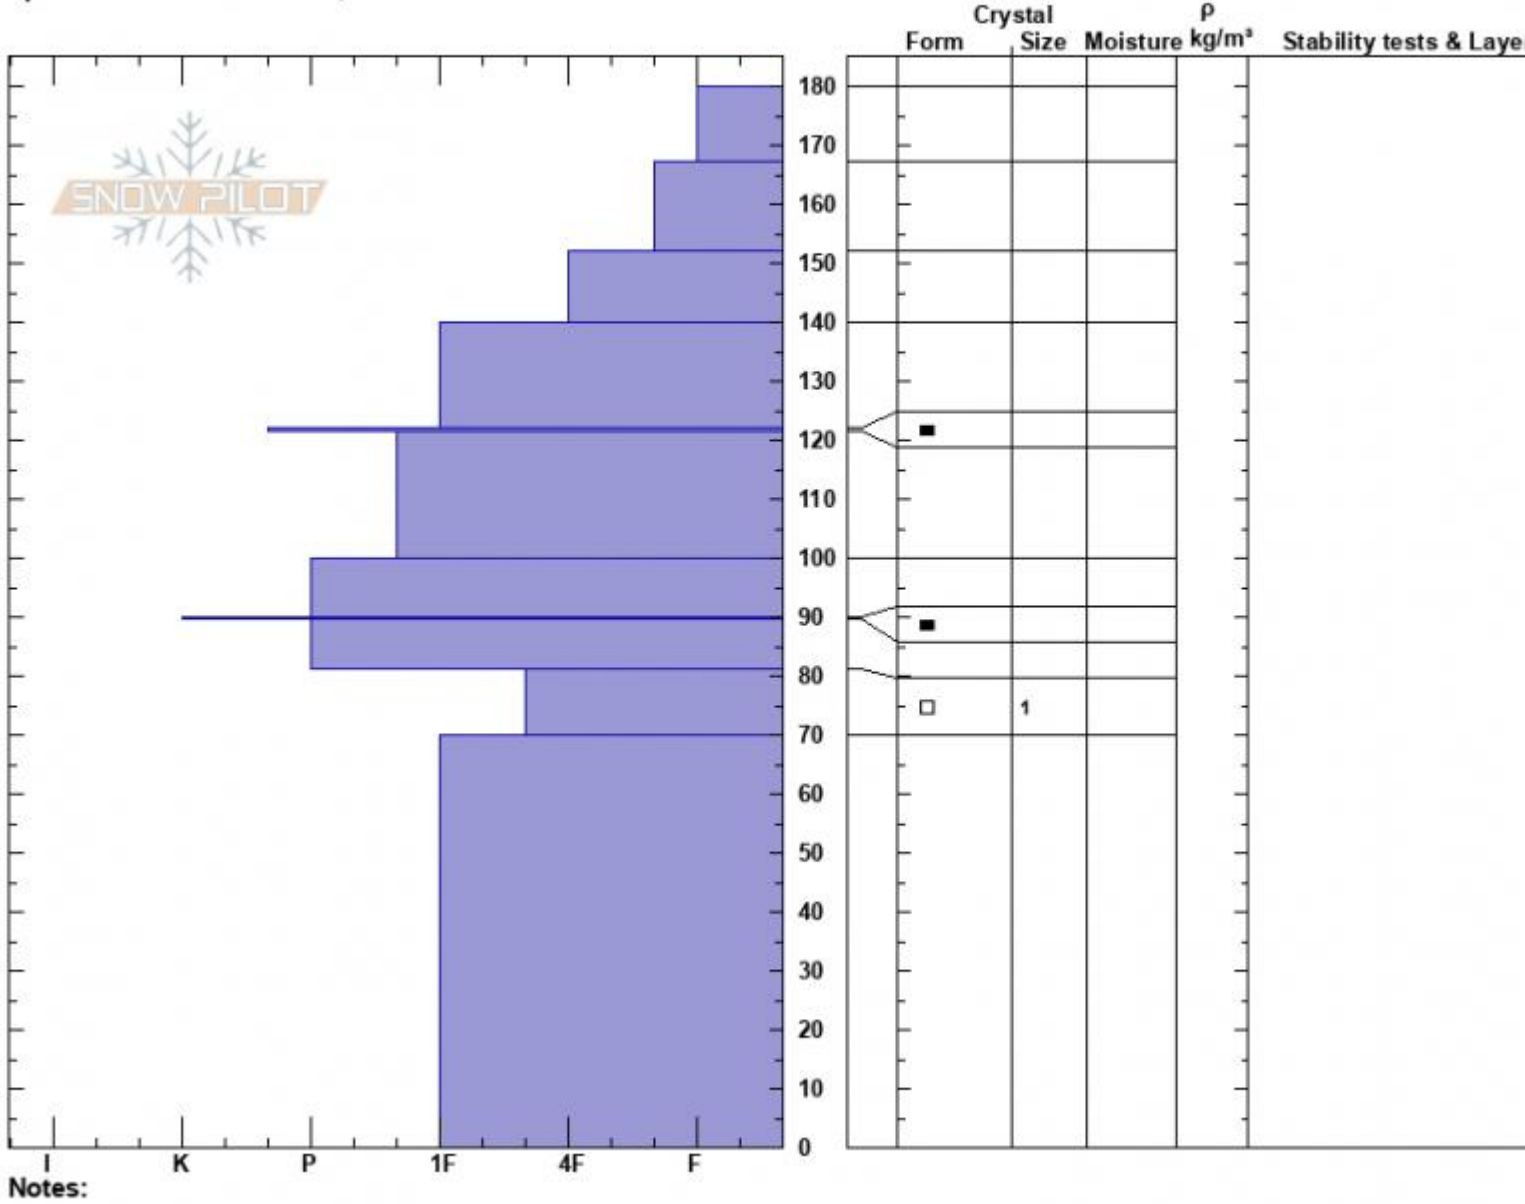

Hellroaring 2  
 Centennial Range  
 ID  
 Elevation: 8534 ft  
 Aspect: 354°  
 Specifics: We snowmobiled slope

Mark Staples  
 01/17/2025 - 4:00pm  
 Co-ord: 44.54502N, -111.48345W  
 Slope Angle: 31°  
 Wind Loading: no

Stability: Very Good  
 Air Temperature:  
 Sky Cover:  
 Precipitation:  
 Wind:

HS:180 Layer Notes:  
 81-70cm: Problematic layer

North facing snow profile Hellroaring Creek, Centennials

Advisory Region  
 Island Park  
 Longitude  
 -111.51W  
 Latitude  
 44.56N