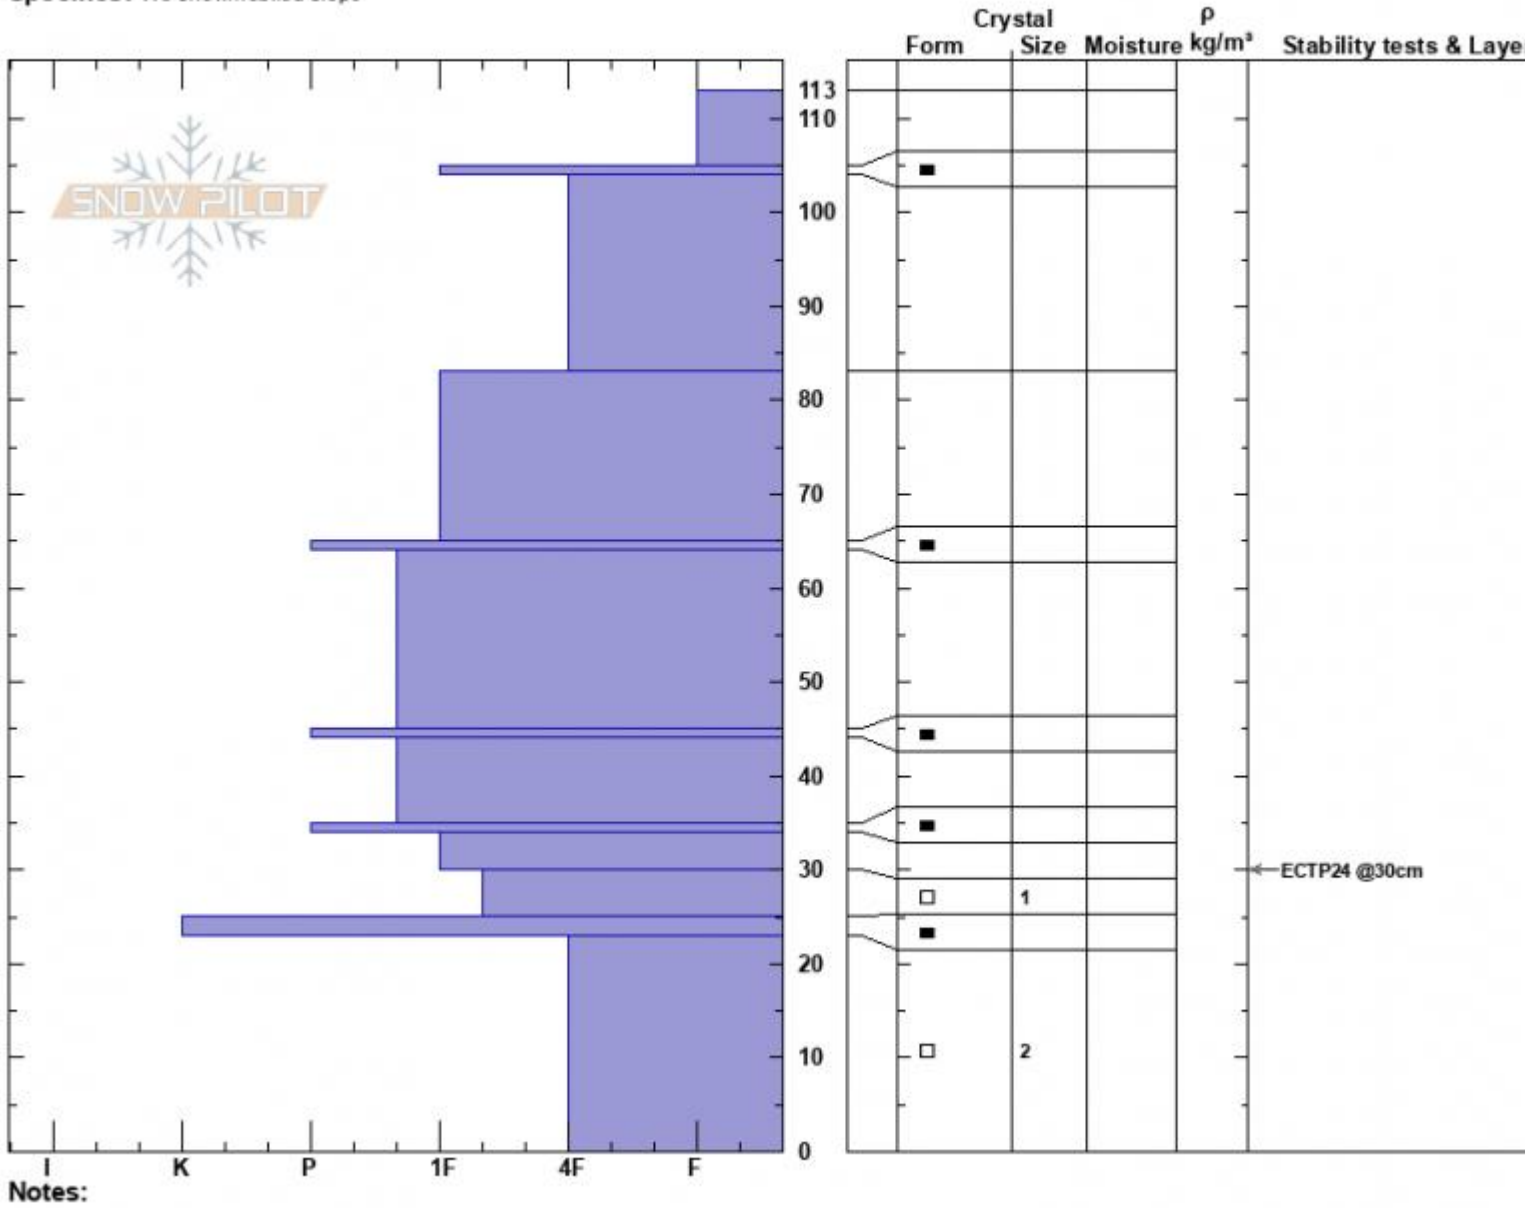

Hellroaring
 Centennial Range
 ID
 Elevation: 8268 ft
 Aspect: 187°
 Specifics: We snowmobiled slope

Mark Staples
 01/17/2025 - 2:50pm
 Co-ord: 44.54769N, -111.50175W
 Slope Angle: 24°
 Wind Loading: no

Stability: Good
 Air Temperature:
 Sky Cover:
 Precipitation:
 Wind:

HS:113 Layer Notes:
 30-25cm: Problematic layer

S facing snow profile from Hellroaring Creek in Centennials

Advisory Region
 Island Park
 Longitude
 -111.51W
 Latitude
 44.56N