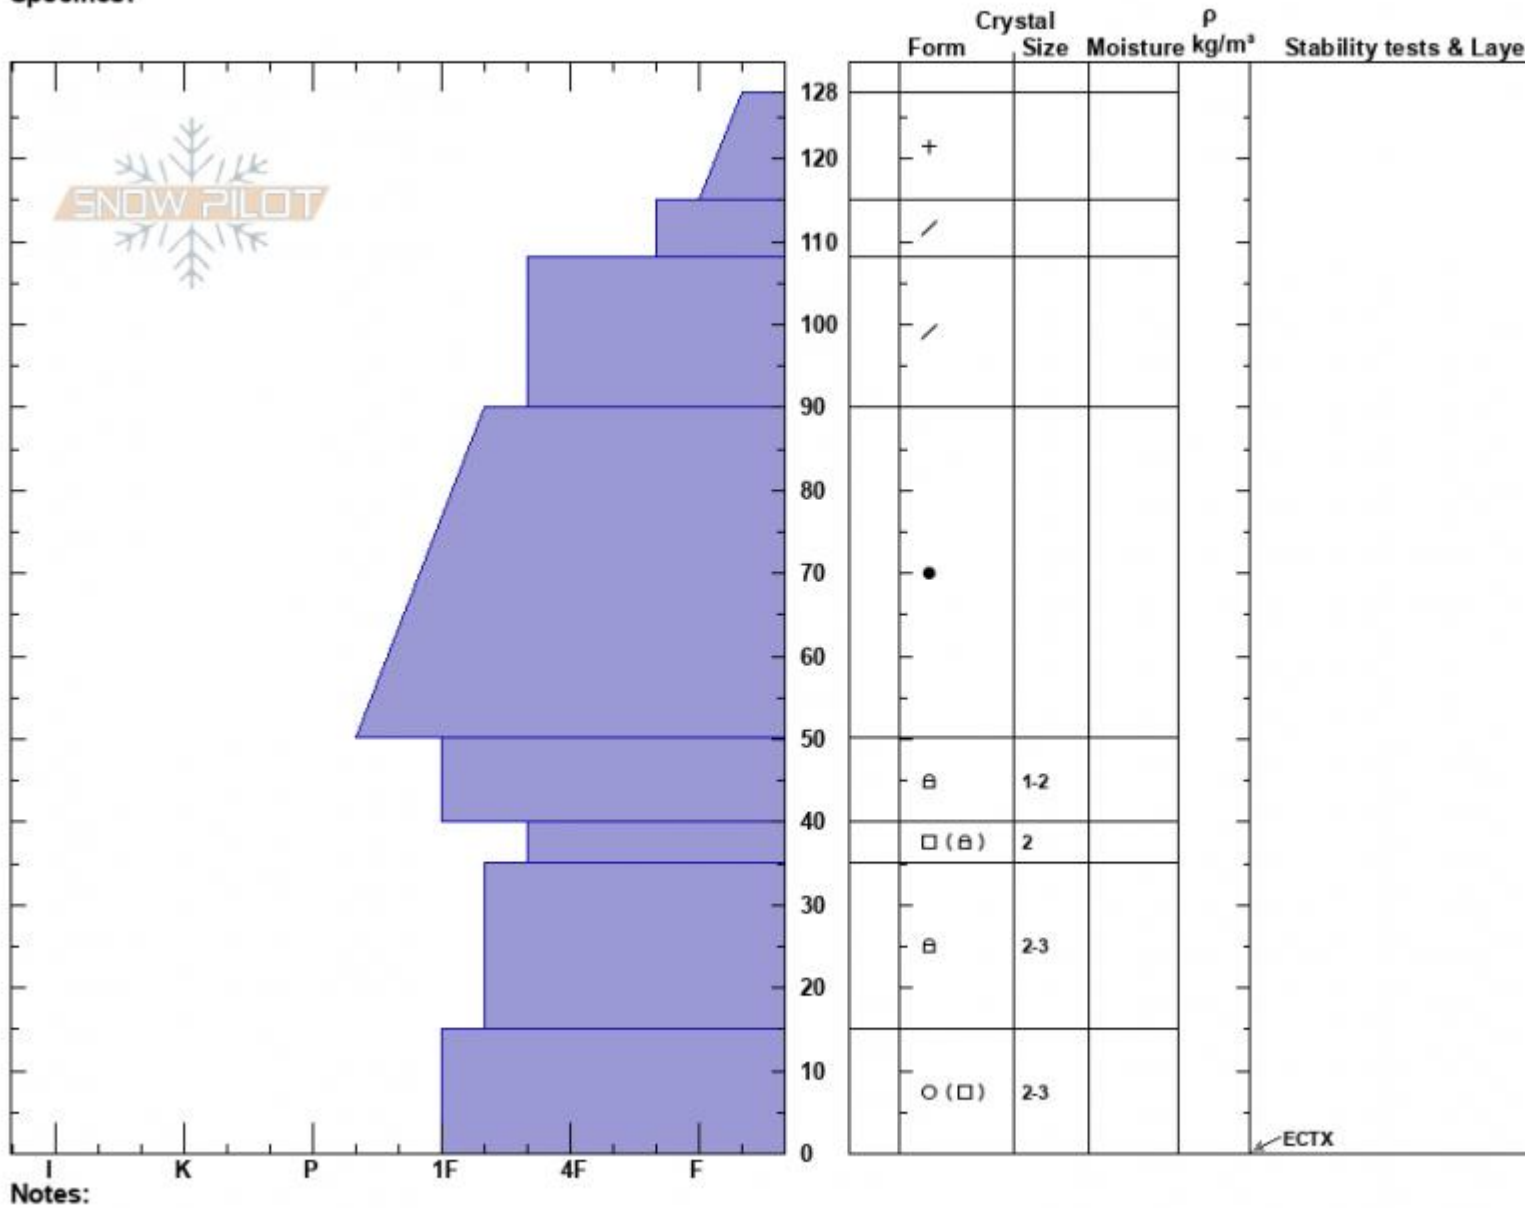

Mt. Ellis - Ridge
 Gallatin Range-N
 MT
 Elevation: 7780 ft
 Aspect: 60°
 Specifics:

Alex Marienthal
 01/17/2025 - 11:15am
 Co-ord: 45.58444N, -110.95833W
 Slope Angle: 22°
 Wind Loading: yes

Stability: Good
 Air Temperature: -12.5°C
 Sky Cover: OVC
 Precipitation:
 Wind: W Light Breeze

HS:128
 Layer Notes:
 128-115cm: Problematic layer

Advisory Region
 Northern Gallatin
 Longitude
 -110.96W
 Latitude
 45.58N
 Northern Gallatin, 2025-01-17