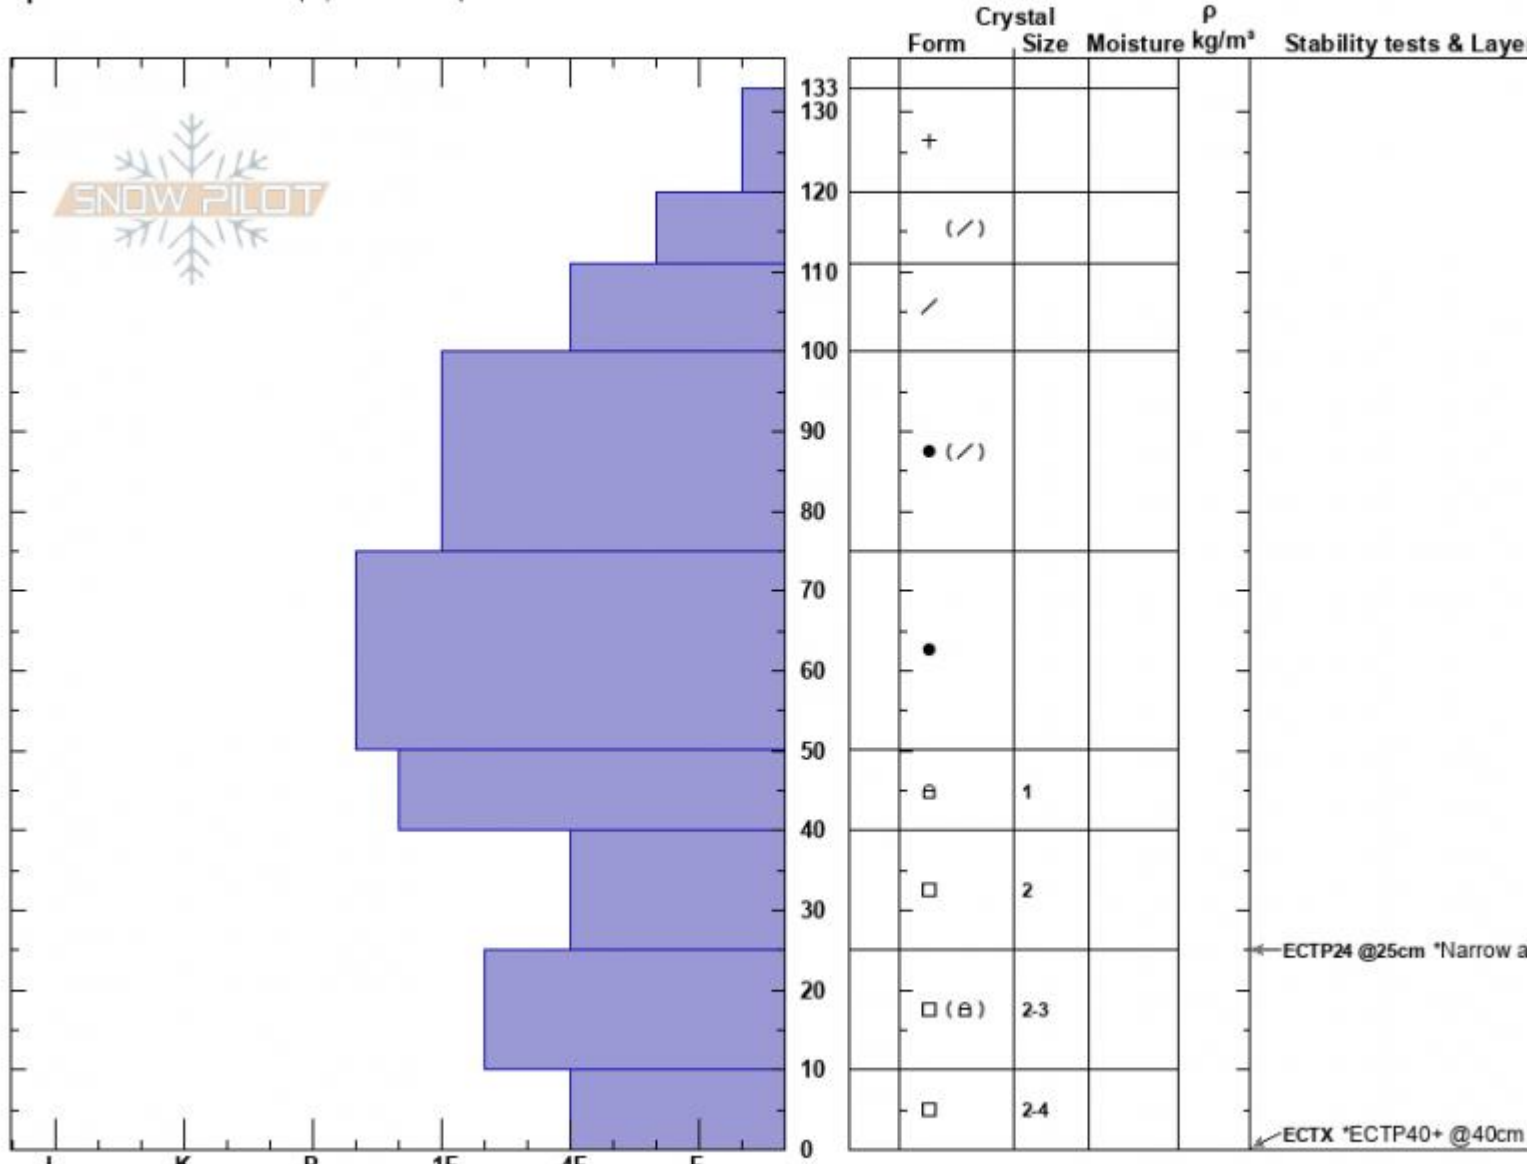

Mt. Ellis -Top of Bum
 Gallatin Range-N
 MT
 Elevation: 8135 ft
 Aspect: 80°
 Specifics: Ski tracks on slope; We skied slope

Alex Marienthal
 01/17/2025 - 12:45pm
 Co-ord: 45.57702N, -110.95279W
 Slope Angle: 25°
 Wind Loading: no

Stability: Good
 Air Temperature:
 Sky Cover: BKN
 Precipitation: S-1
 Wind: Calm

HS:133 Layer Notes:
 133-120cm:Problematic layer

Notes: First ect (ECTP24) was tapered at the bottom of column on the side I hit, may have made it fail easier. Second ECT (ECTX) propagated after extra h of the slab above the weak layer. (ECTP40+ @40cm).

Advisory Region
 Northern Gallatin
 Longitude
 -110.96W
 Latitude
 45.58N
 Northern Gallatin, 2025-01-17