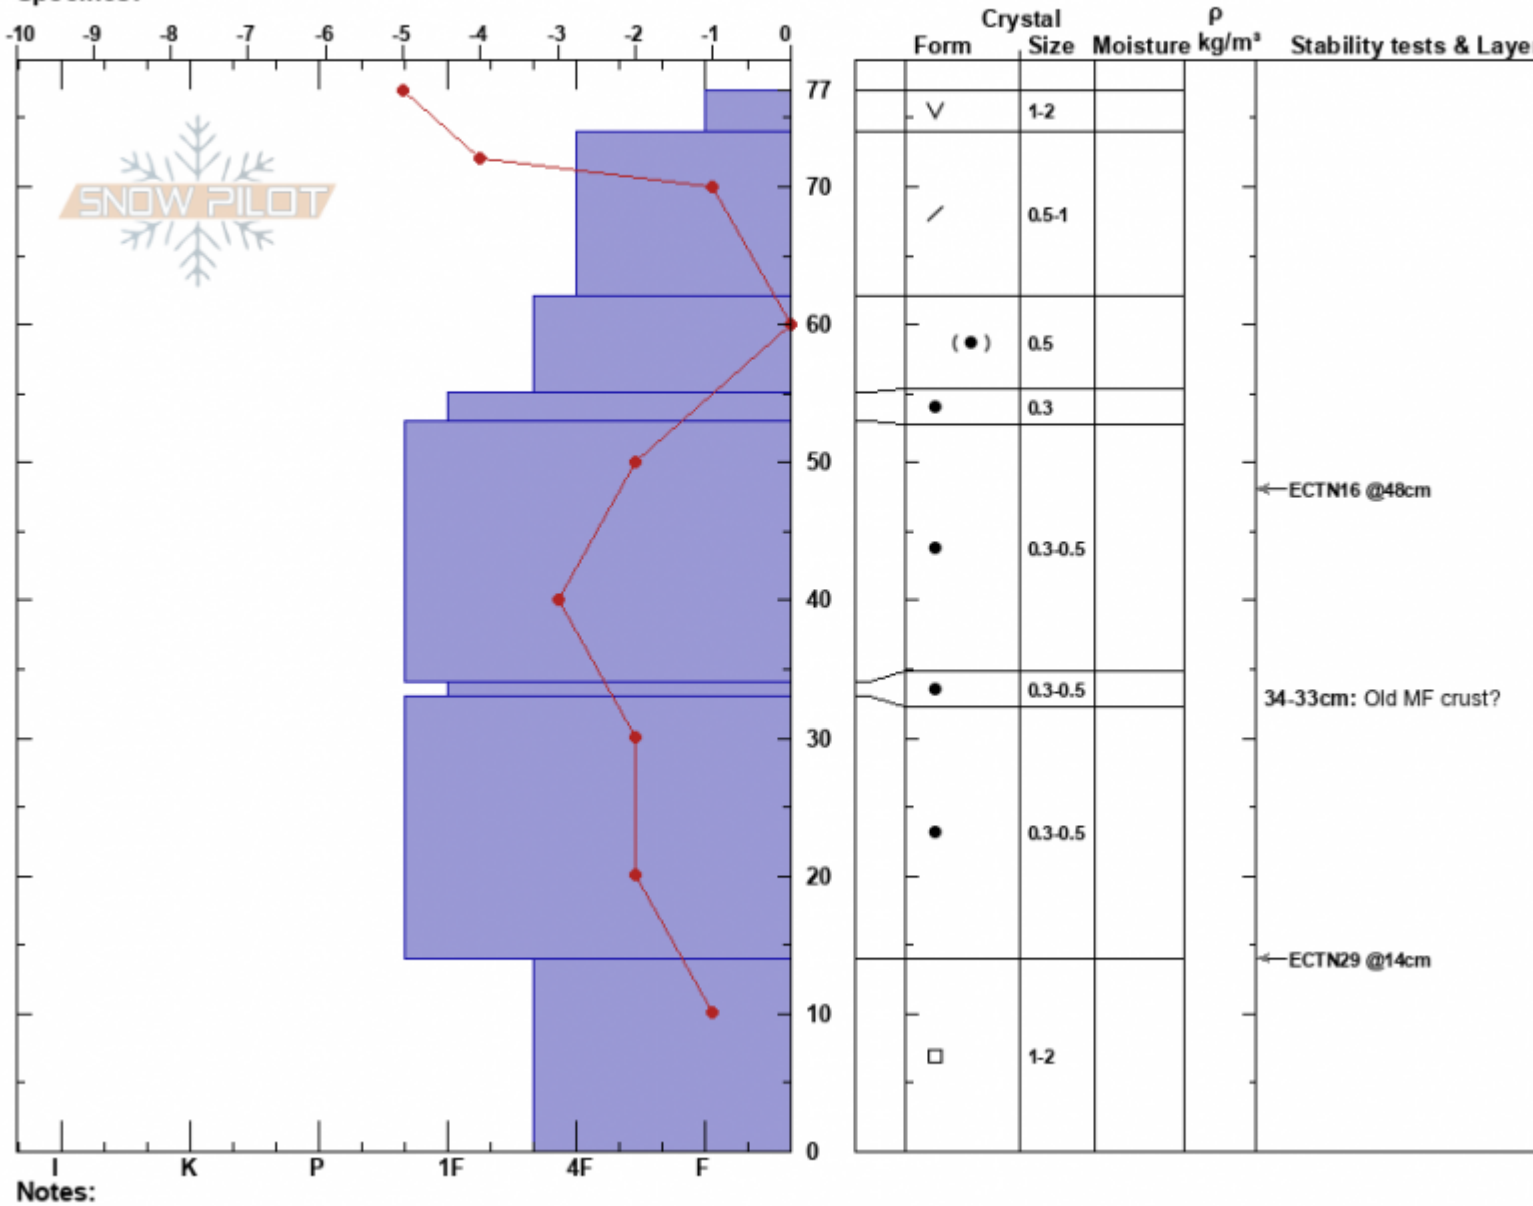

Mt. Ellis summit  
 Gallatin Range-N  
 MT  
 Elevation: 2530 m  
 Aspect: S  
 Specifics:

Ross Palomaki  
 01/14/2025 - 11:50am  
 Co-ord: 45.57757N, -110.95551W  
 Slope Angle: 28°  
 Wind Loading: no

Stability:  
 Air Temperature: -5°C  
 Sky Cover: FEW  
 Precipitation: NO  
 Wind: S Light Breeze

Layer Notes:  
 34-33cm: Old MF crust?  
 14-0cm: Problematic layer

Advisory Region  
 Northern Gallatin  
 Longitude  
 -110.96W  
 Latitude  
 45.58N  
 Northern Gallatin, 2025-01-15