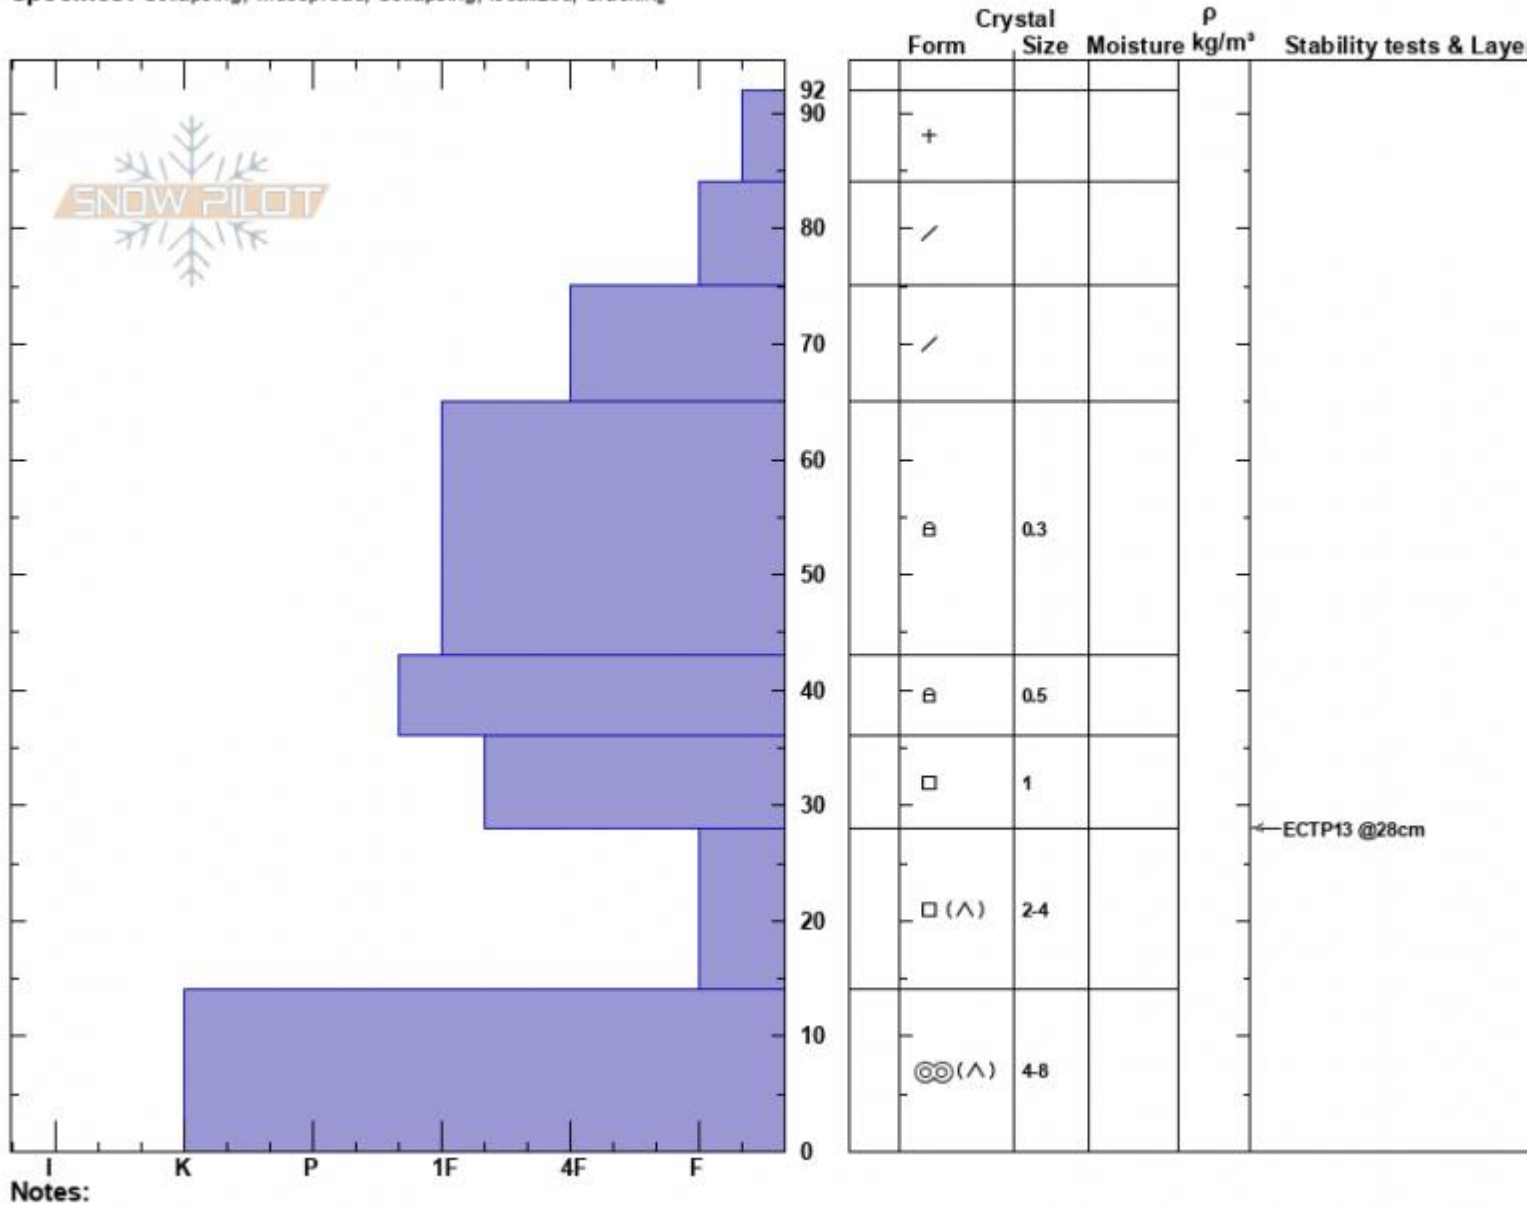

The Skillet  
 Madison Range-S  
 MT  
 Elevation: 8950 ft  
 Aspect: 109°  
 Specifics: Collapsing, widespread; Collapsing, localized; Cracking

Haylee Darby  
 01/13/2025 - 12:45pm  
 Co-ord: 44.97225N, -111.09740W  
 Slope Angle: 24°  
 Wind Loading: no

Stability:  
 Air Temperature: -11°C  
 Sky Cover: BKN  
 Precipitation: S-1  
 Wind: W Calm

Layer Notes:

Advisory Region  
 Southern Madison  
 Longitude  
 -111.10W  
 Latitude  
 44.96N  
 Southern Madison, 2025-01-13