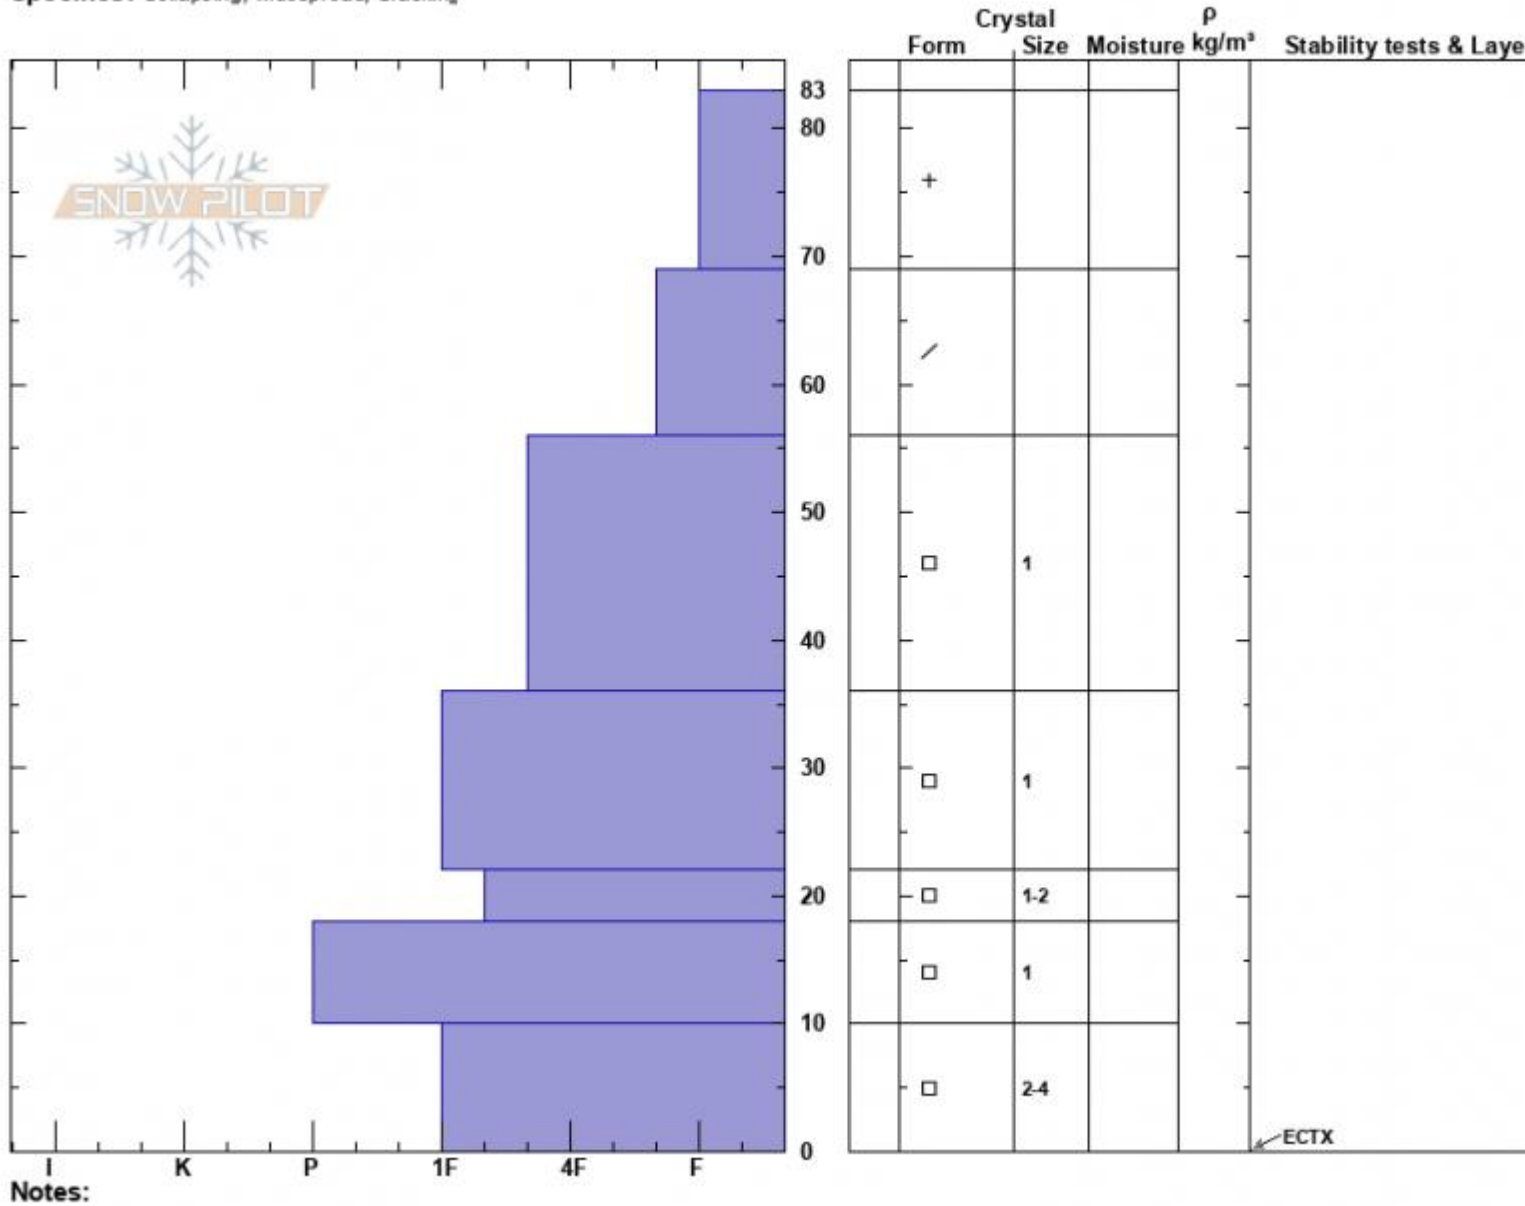

Bacon Rind South
Madison Range-S
MT

Elevation: 8665 ft

Aspect: 144°

Specifics: Collapsing, widespread, Cracking

Haylee Darby

01/13/2025 - 12:00pm

Co-ord: 44.96908N, -111.09440W

Slope Angle: 18°

Wind Loading: no

Stability:

Air Temperature: -11°C

Sky Cover: OVC

Precipitation: S-1

Wind: W Calm

HS:83

PF:83

Layer Notes:

Advisory Region
Southern Madison

Longitude

-111.10W

Latitude

44.96N

Southern Madison, 2025-01-13