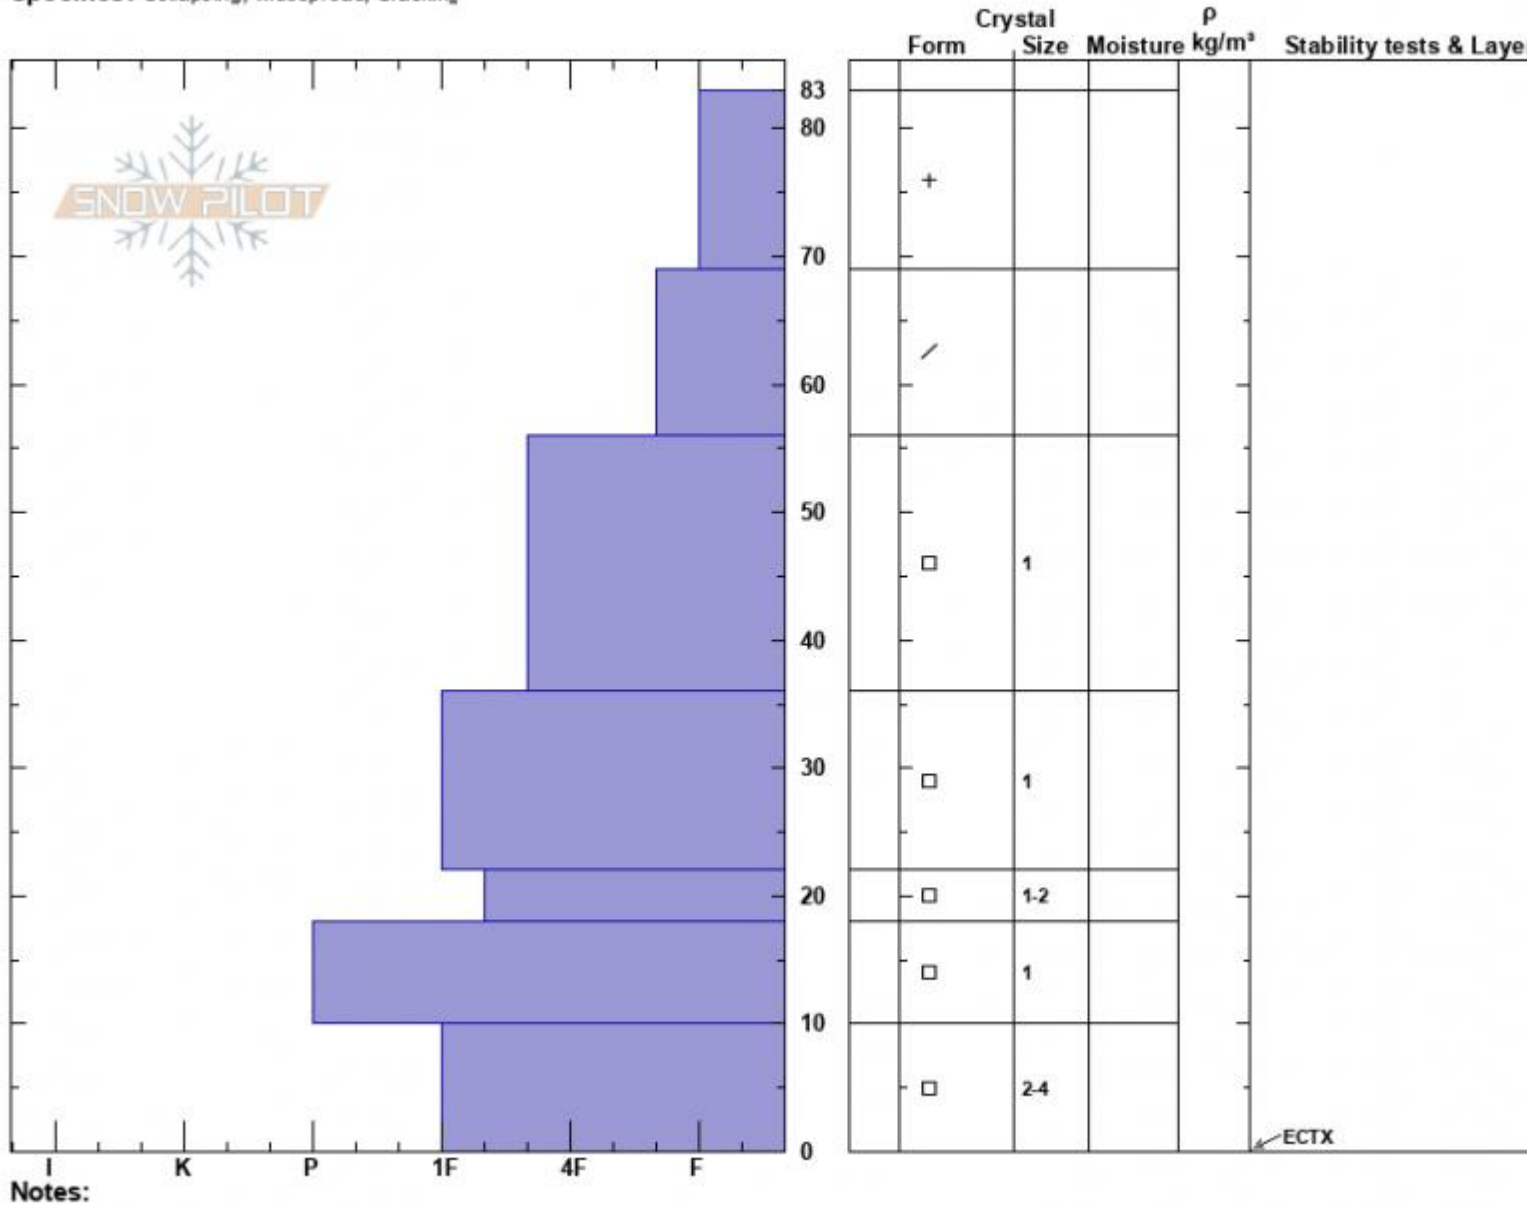

Bacon Rind South
Madison Range-S
MT

Elevation: 8665 ft
Aspect: 144°

Specifics: Collapsing, widespread, Cracking

Haylee Darby
01/13/2025 - 12:00pm

Co-ord: 44.96908N, -111.09440W

Slope Angle: 18°

Wind Loading: no

Stability:

Air Temperature: -11°C

Sky Cover: OVC

Precipitation: S-1

Wind: W Calm

HS:83

PF:83

Layer Notes:

Advisory Region
Southern Madison
Longitude
-111.10W
Latitude
44.96N
Southern Madison, 2025-01-13