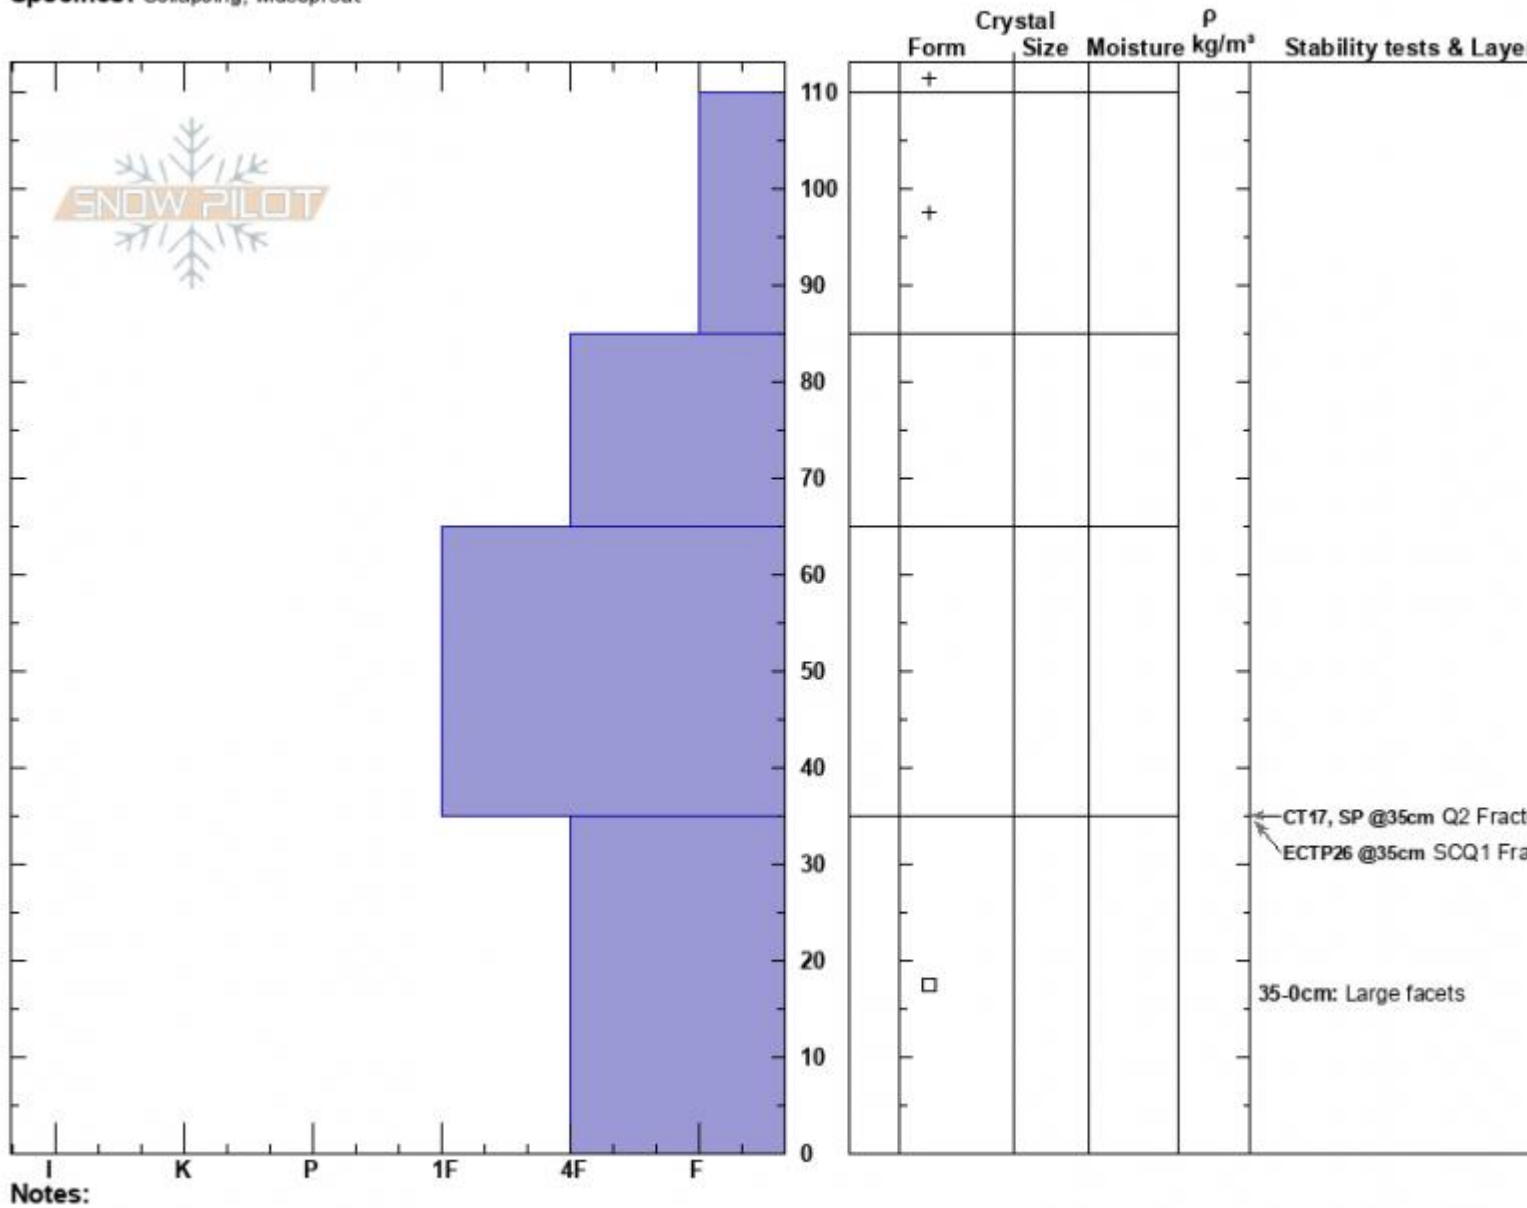

Sheep Creek  
 Lionhead Range  
 MT  
 Elevation: 7652 ft  
 Aspect: E  
 Specifics: Collapsing, widespreac

Connor Culver  
 01/11/2025 - 1:00pm  
 Co-ord: 44.79968N, -111.39103W  
 Slope Angle: 15°  
 Wind Loading:

Stability: Poor  
 Air Temperature: 20°F  
 Sky Cover: SCT  
 Precipitation: NO  
 Wind: W Light Breeze

HS:110 Layer Notes:  
 35-0cm: Large facets  
 35-0cm: Problematic layer

Advisory Region  
 Lionhead Range  
 Longitude  
 -111.39W  
 Latitude  
 44.80N  
 Lionhead Range, 2025-01-12