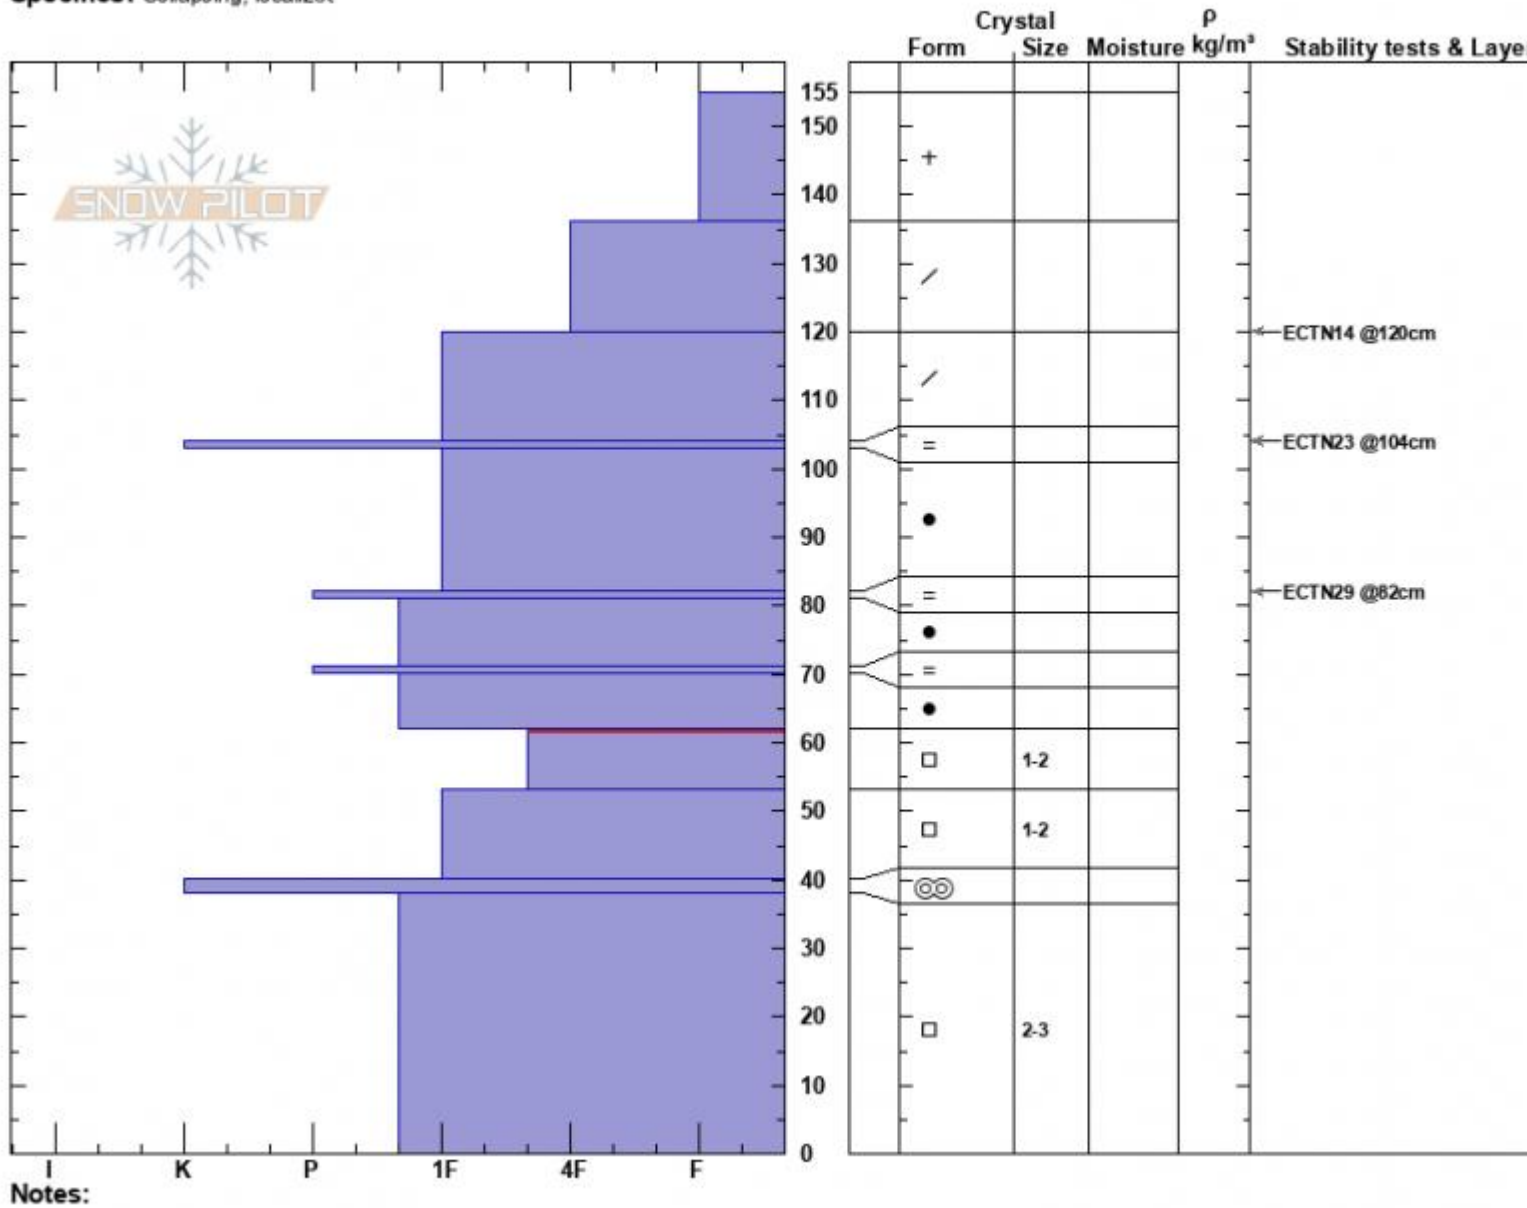

Hellroaring Pass
 Centennial Range
 MT
 Elevation: 8880 ft
 Aspect: 315°
 Specifics: Collapsing, localizer

Dave Zinn
 01/08/2025 - 1:30pm
 Co-ord: 44.55017N, -111.47126W
 Slope Angle: 20°
 Wind Loading: no

Stability: Fair
 Air Temperature:
 Sky Cover: OVC
 Precipitation: S-1
 Wind: Calm

HS:155 **Layer Notes:**
 62-53cm:Problematic layer

Advisory Region
 Island Park
 Longitude
 -111.48W
 Latitude
 44.55N
 Island Park, 2025-01-08