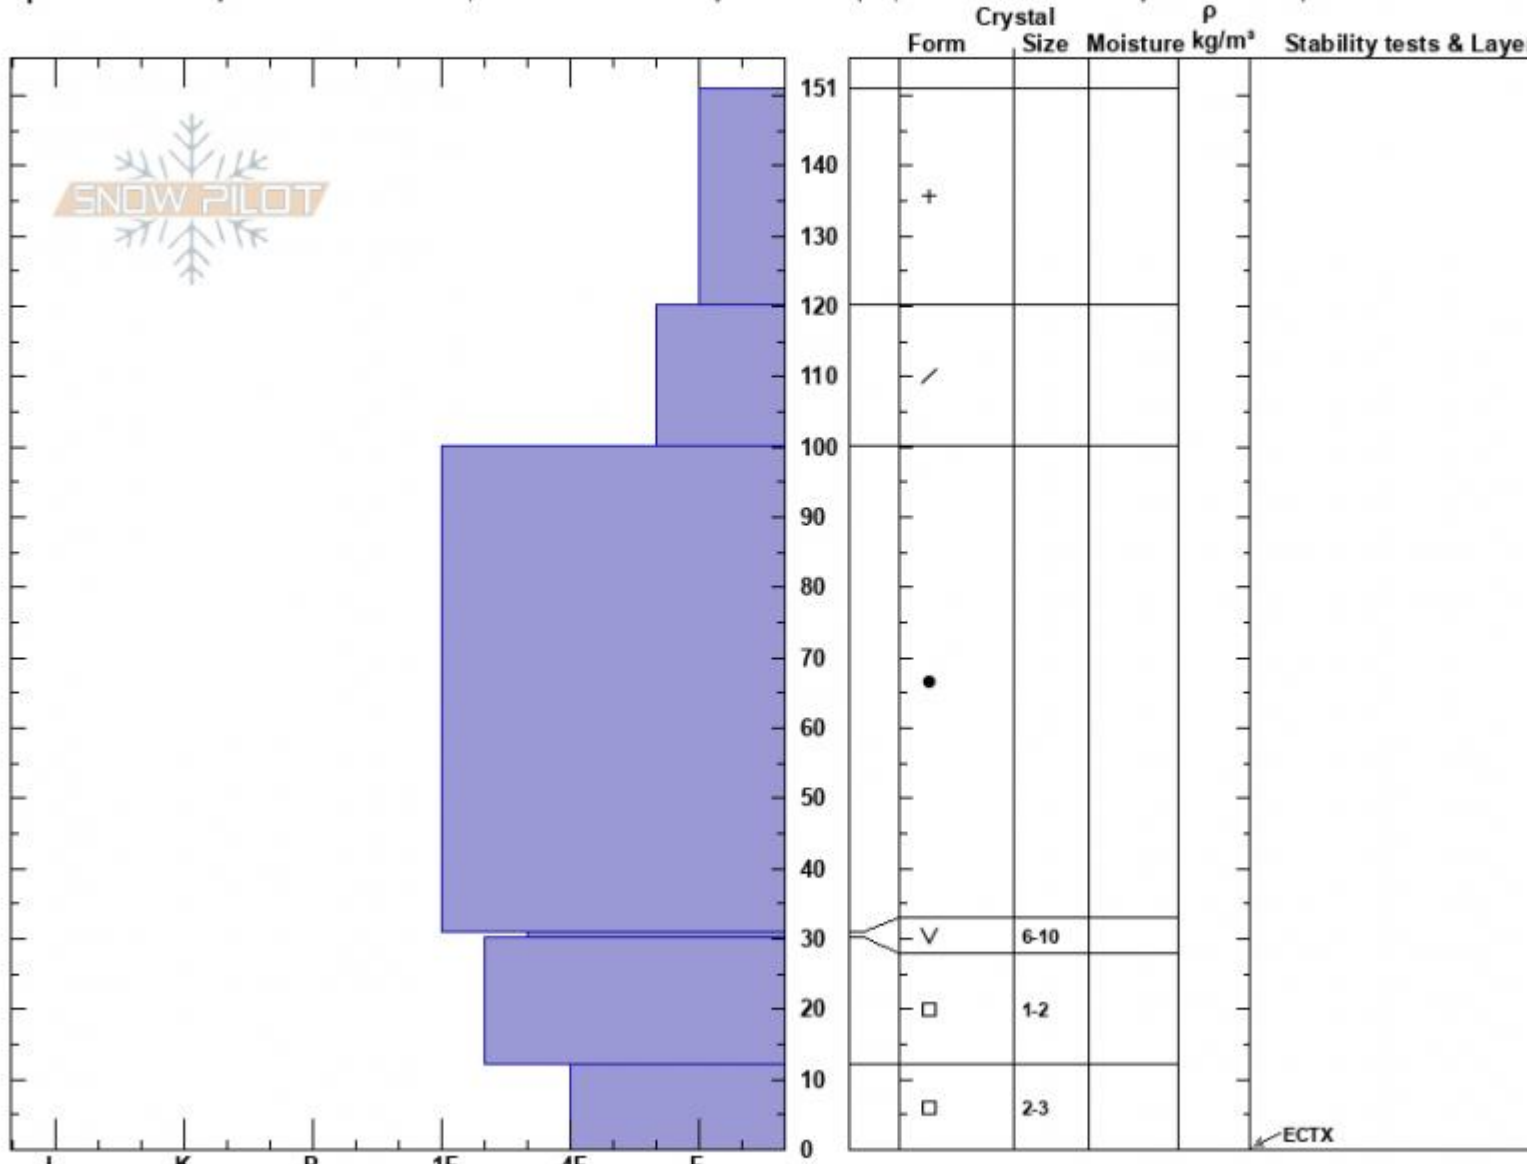

Abundance Shoulder  
 Cooke City  
 MT  
 Elevation: 9169 ft  
 Aspect: 140°

Alex Marienthal  
 01/09/2025 - 12:50pm  
 Co-ord: 45.06393N, -110.01105W  
 Slope Angle: 23°  
 Wind Loading: previous

Stability:  
 Air Temperature:  
 Sky Cover: BKN  
 Precipitation: S-1  
 Wind: Calm

HS:151  
 PF:55  
 Layer Notes:

Specifics: Pit is adjacent to avalanche: other; Recent avalanche activity on similar slopes; Recent avalanche activity on different slopes:

Notes: Pit dug on the south shoulder of Mt. Abundance. When we rode away we saw a fresh small avalanche, 3'deep x 10' wide that we suspect we triggered on the angle ridge above. About 45 minutes later, from a couple miles away, we saw a 4-6' deep avalanche that happened since we had been there 1000' or more from our pit.

Advisory Region  
 Cooke City  
 Longitude  
 -110.01W  
 Latitude  
 45.06N  
 Cooke City, 2025-01-09